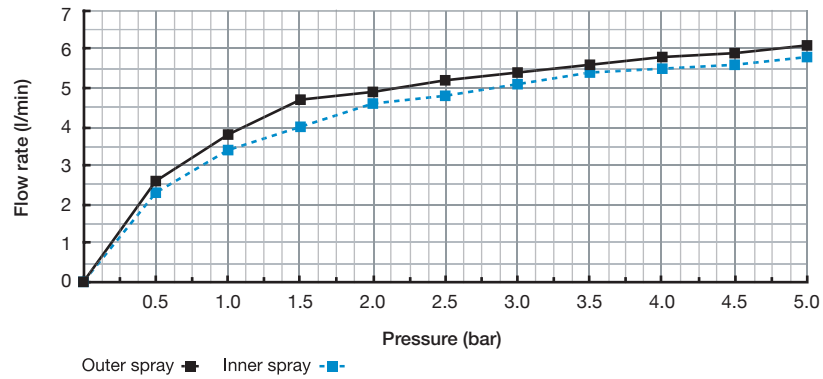

## FLOW RATE CHARTS

**Parabola:** Shower KIT323PB-EM with overhead shower

Parabola shower head: R468-EM

Parabola hand shower: R4878-EM

Thermostatic / pressure balance valve: R23-EM