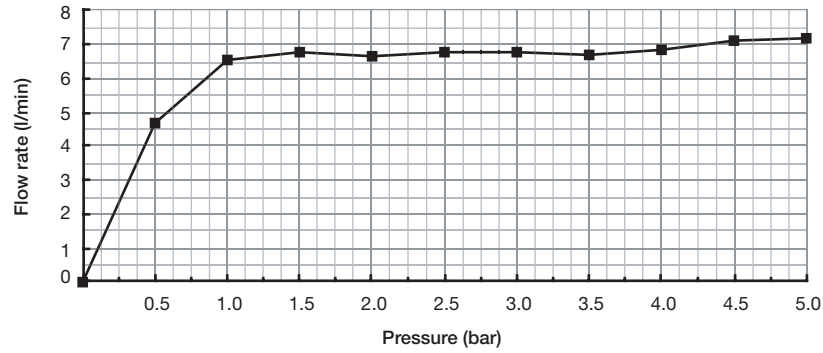

## FLOW RATE CHARTS

**Parabola:** Shower KIT323PB-EM with overhead shower

Parabola shower head: R468-EM

Parabola hand shower: R4878-EM

Thermostatic / pressure balance valve: R23-EM