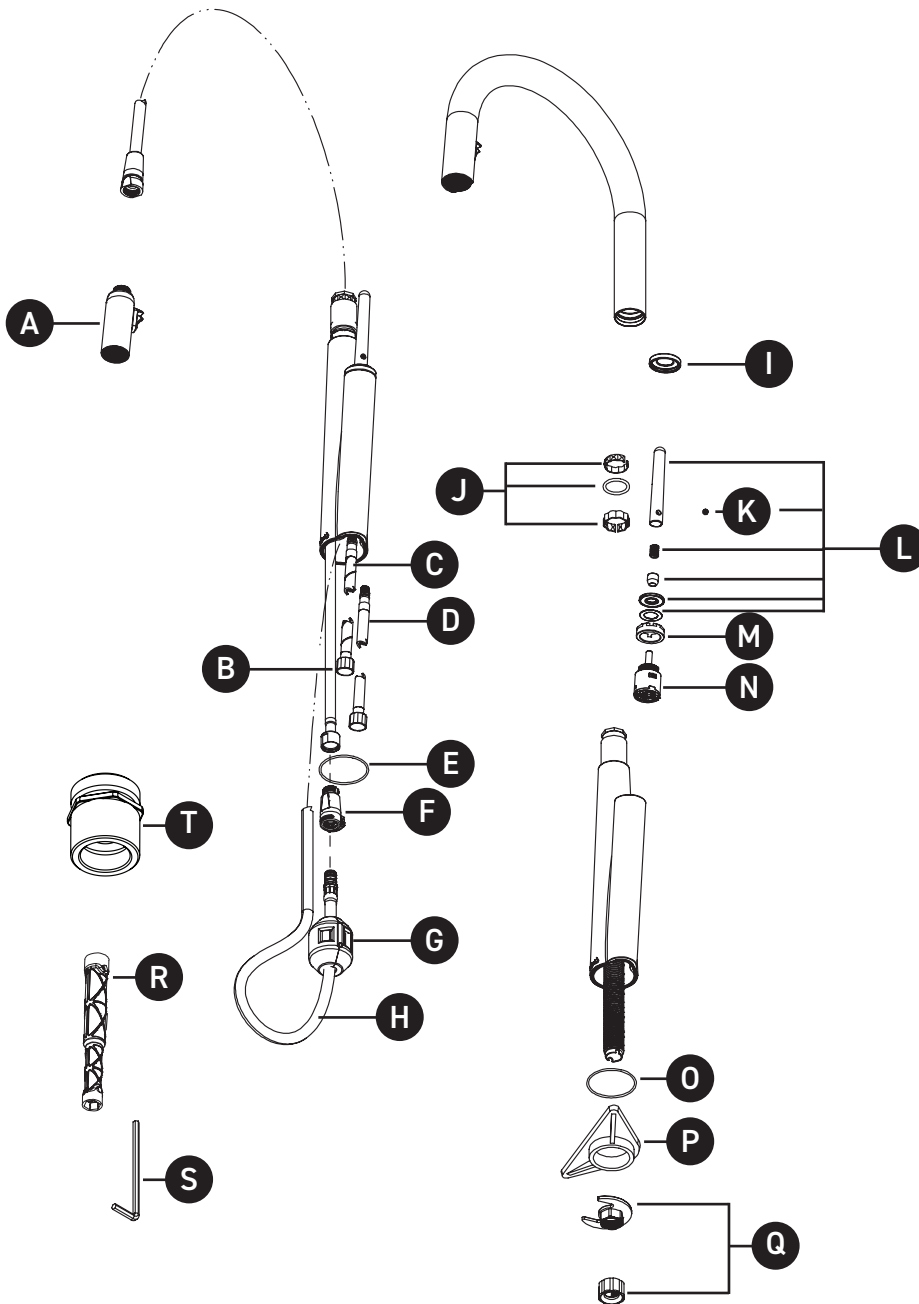

ORDER BY PART NUMBER

## ILLUSTRATED PARTS

### SC101-EM

Solstice Kitchen Tap with Spray

ID	Kit Number	Finish
A	S4-381-EM	N/A
B	S7-128-EM	N/A
C	S7-108-R-EM (Hot)	N/A
D	S7-108-B-EM (Cold)	N/A
E	S218-440	N/A
F	S7-443	N/A
G	S9-528	N/A
H	S7-200	N/A
*I	S052-072	See below
J	S7-489	N/A
*K	S152-030	See below
*L	S1-780	See below
M	S305-190	N/A
N	S401-224-EM	N/A
O	S218-440	N/A
P	S390-085	N/A
Q	208331	N/A
R	S500-009	N/A
S	S505-025 (2.5mm)	N/A
T	S7-996-EM	N/A

## ABGEBILDETE TEILE

BESTELLUNG NACH ARTIKELNUMMER