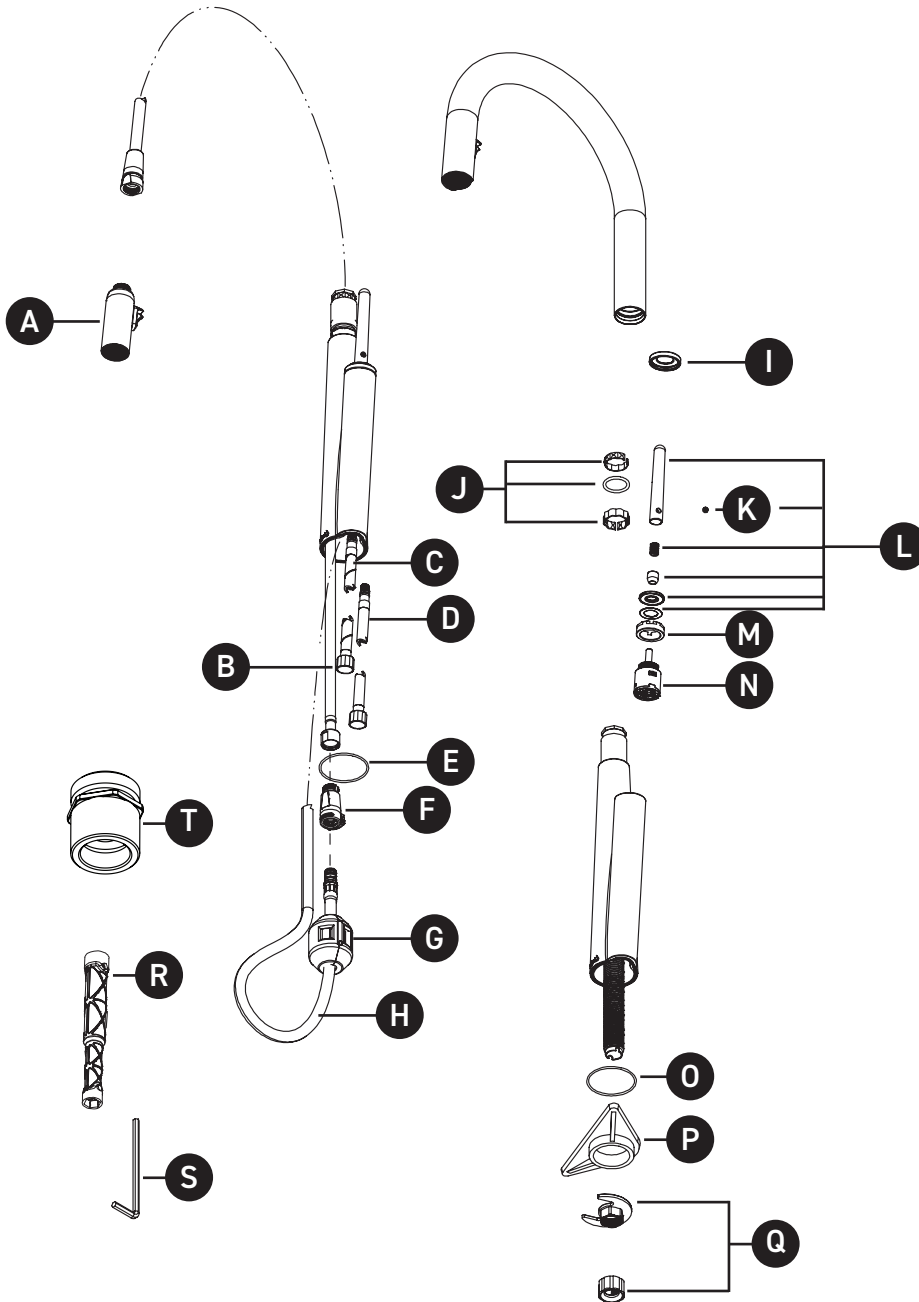

PEDIR POR NÚMERO DE REFERENCIA

PIEZAS ILUSTRADAS

SC101-EM

Grifo monomando de cocina Solstice con ducha

ID	Referencia del kit	Acabado
A	S4-381-EM	N/A
B	S7-128-EM	N/A
C	S7-108-R-EM (Caliente)	N/A
D	S7-108-B-EM (Frio)	N/A
E	S218-440	N/A
F	S7-443	N/A
G	S9-528	N/A
H	S7-200	N/A
*I	S052-072	Ver más abajo
J	S7-489	N/A
*K	S152-030	Ver más abajo
*L	S1-780	Ver más abajo
M	S305-190	N/A
N	S401-224-EM	N/A
O	S218-440	N/A
P	S390-085	N/A
Q	208331	N/A
R	S500-009	N/A
S	S505-025 (2.5mm)	N/A
T	S7-996-EM	N/A

Acabado determinado por el sufijo

Acabado	Descripción
C	Cromado brillante
BK	Negro
BG	Oro cepillado (PVD)
SS	Acero inoxidable (PVD)

+44 (0)1952 221 100
www.riobel.design