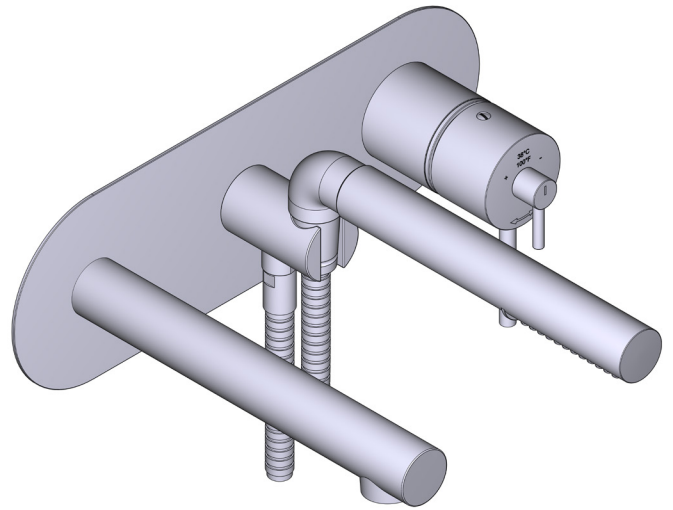

SPECIFICATIONS

DESCRIPTION

- G1/2" female inlets
- Thermostatic/pressure balance coaxial cartridge with check valves
- Single function easy clean hand shower
- 2-way no share
- Service valve

FLOW

- 20.5 L/min, 60psi, 4 bar

WARRANTY

- www.riobel.design

Wall Mounted Bath Shower Mixer

MODELS: GS21-EM