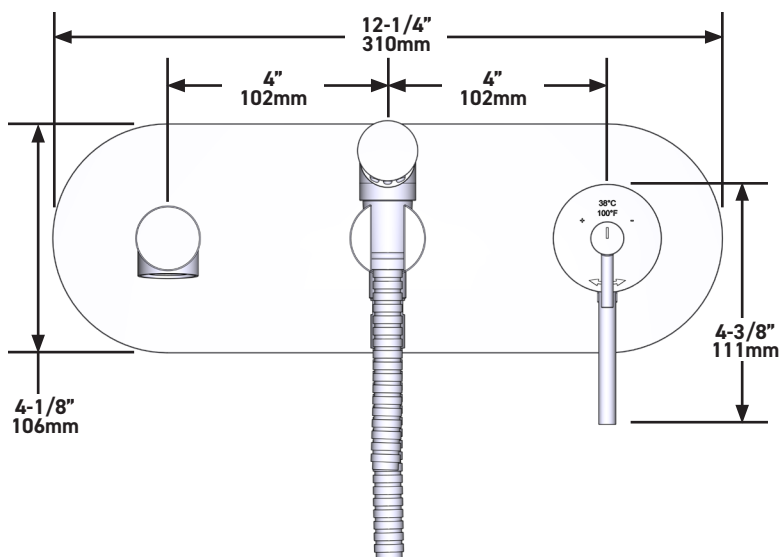

+44 (0)1952 221 100
www.riobel.design

A DISTINCTIVE MEMBER OF THE HOUSE OF ROHL