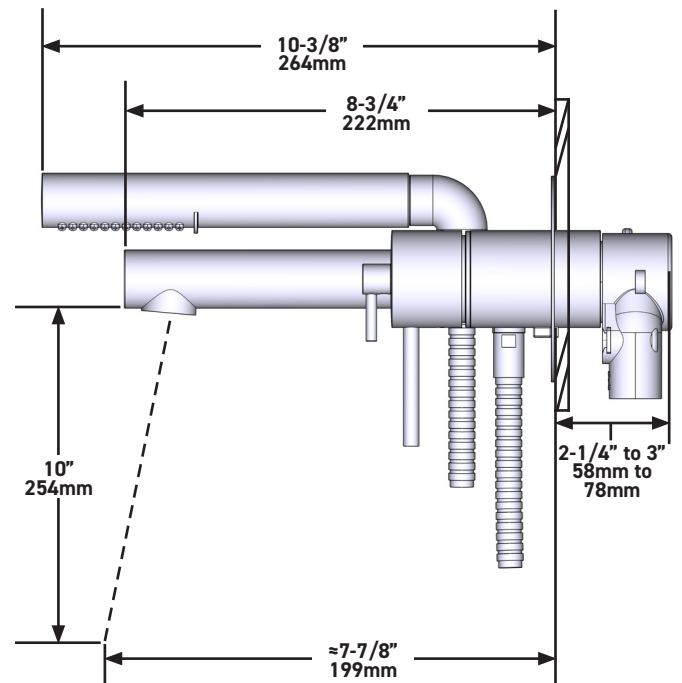

+44 (0)1952 221 100
www.riobel.design

A DISTINCTIVE MEMBER OF THE HOUSE OF ROHL