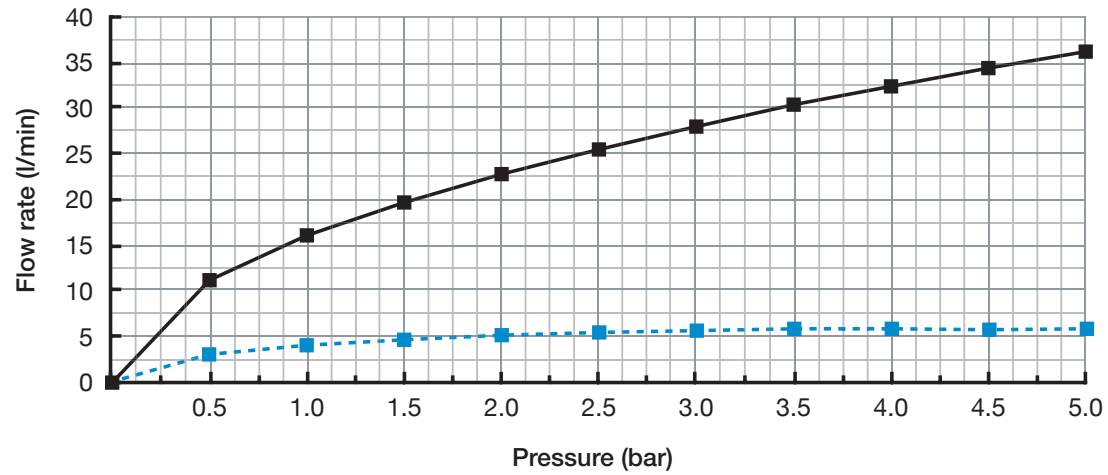

FLOW RATE CHART

Paradox: PX10-EM

Bath filler ■ Hand shower -■-