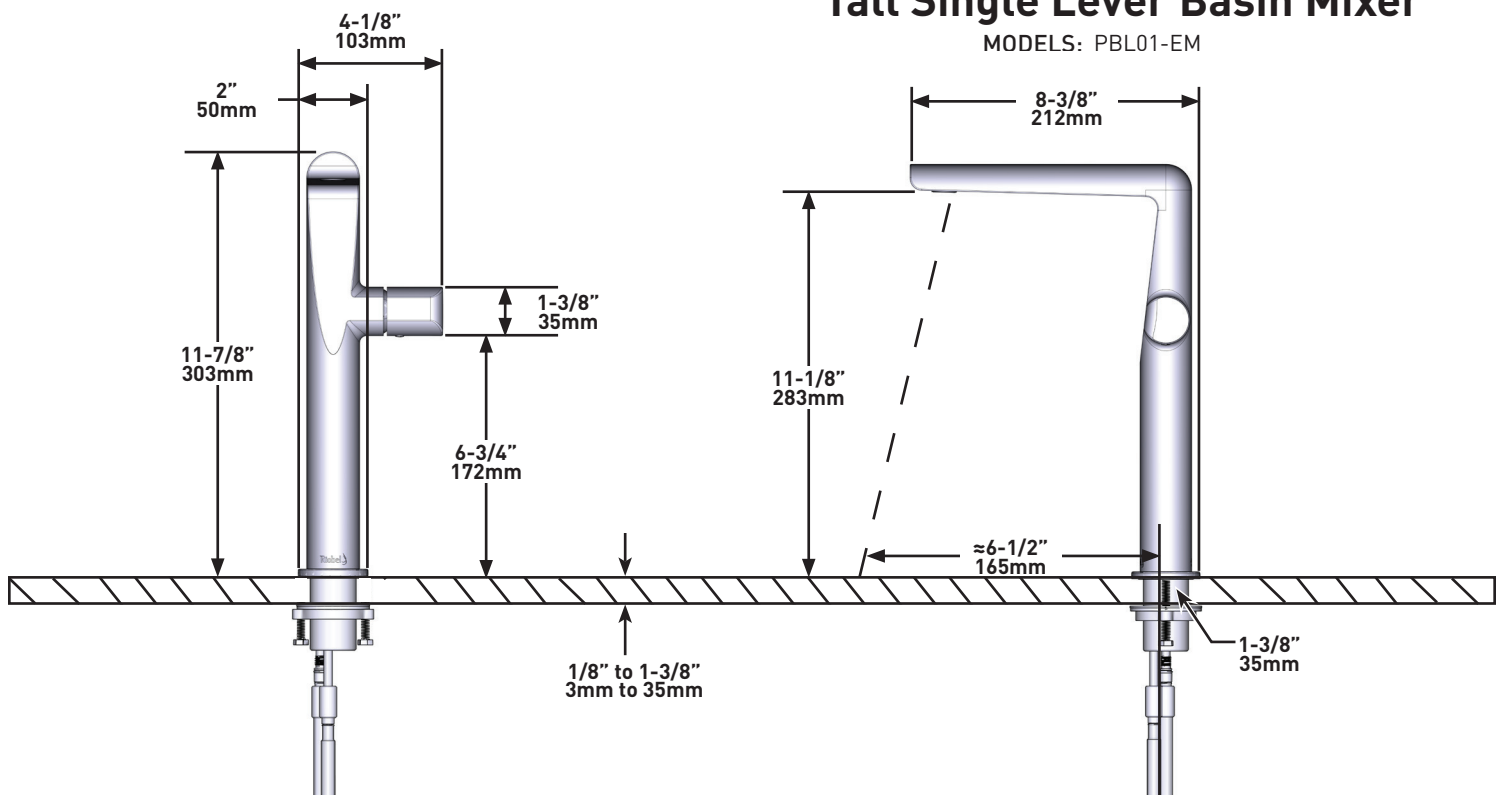

Tall Single Lever Basin Mixer

MODELS: PBL01-EM

+ 44 (0) 1952 221 100

www.riobel.design

A DISTINCTIVE MEMBER OF THE HOUSE OF ROHL