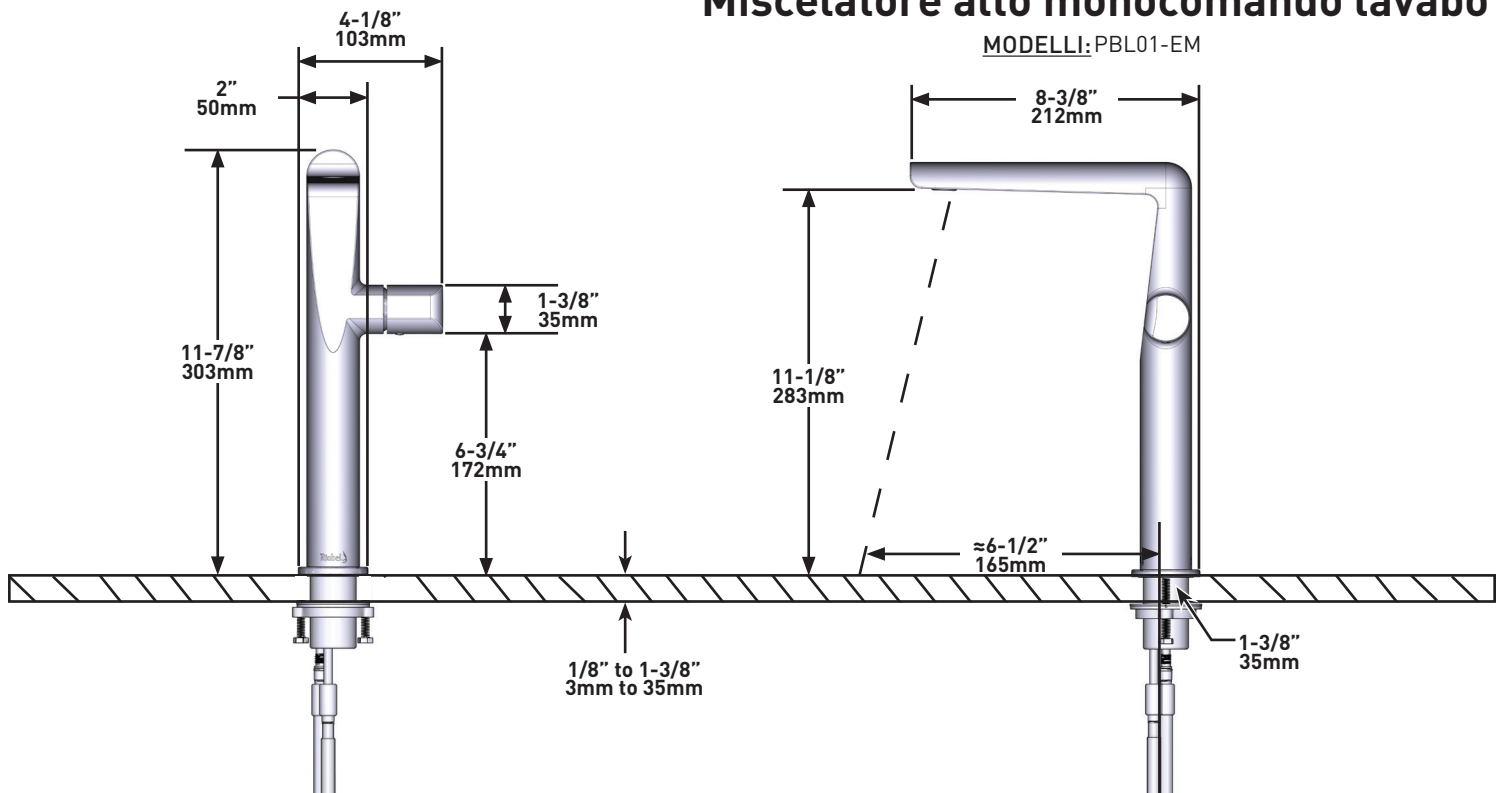

Miscelatore alto monocomando lavabo

MODELLI: PBL01-EM

+ 44 (0) 1952 221 100

www.riobel.design

A DISTINCTIVE MEMBER OF THE HOUSE OF ROHL