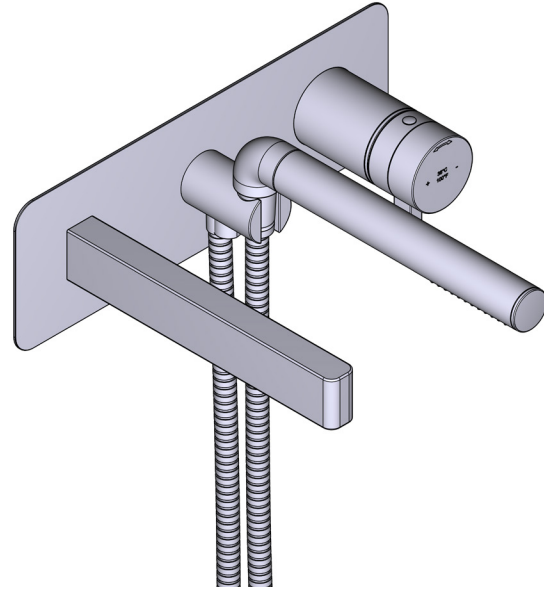

SPECIFICATIONS

DESCRIPTION

- G1/2" female inlet
- Thermostatic/pressure balance coaxial cartridge with check valves
- Single function easy clean hand shower
- 2-way no share
- Service valve

FLOW

- 20.5 L/min, 60psi, 4 bar

WARRANTY

- www.riobel.design

Wall Mounted Bath Shower Mixer

MODELS: PX21-EM