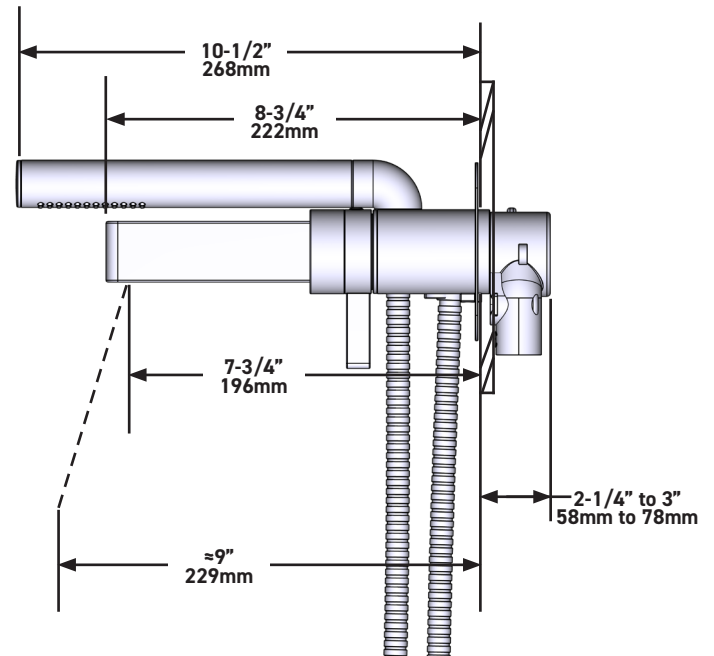

+44 (0)1952 221 100
www.riobel.design

A DISTINCTIVE MEMBER OF THE HOUSE OF ROHL