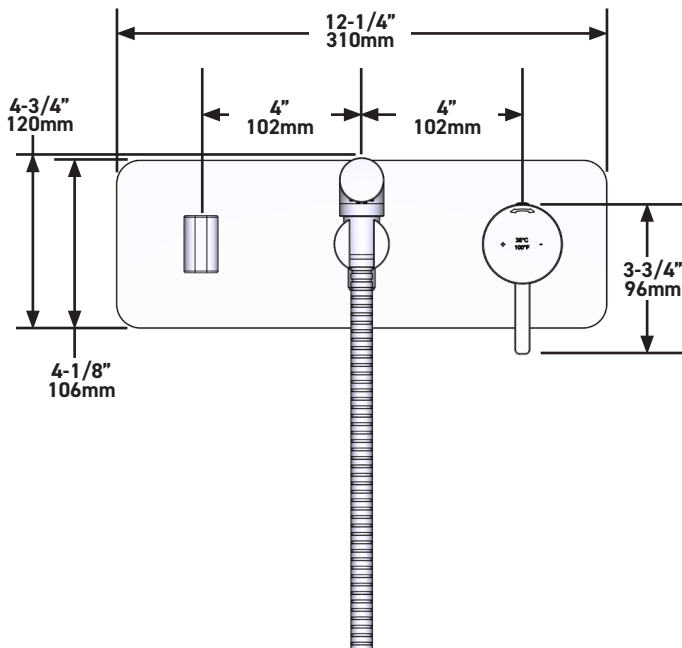

+44 (0)1952 221 100
www.riobel.design

A DISTINCTIVE MEMBER OF THE HOUSE OF ROHL