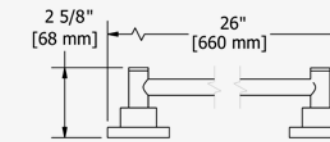

ST5

60CM TOWEL RAIL

Four anchor points.
All mounting materials are included.

RRP (£) EX. VAT

CHROME	ST5C	84.80
BLACK	ST5BK	106.00