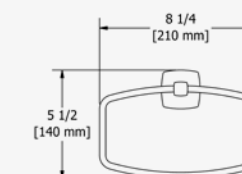

VY7

TOWEL RING

Two anchor points.
All mounting materials are included.

RRP (£) EX. VAT
CHROME VY7C 59.30

VENTY 39