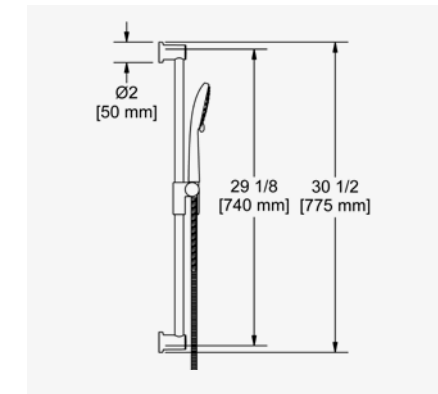

		RRP (£) EX. VAT
CHROME	TGS23C-EM	305.00
BLACK	TGS23BK-EM	381.30

SHOWER RAIL

Easy clean two-jet hand shower.
Easy-Glide left cursor.
150cm (59") double interlock flexible hose,
swivel and two check valves.
Ø19mm (3/4") slide bar.
6.78l/min, 3 bar.