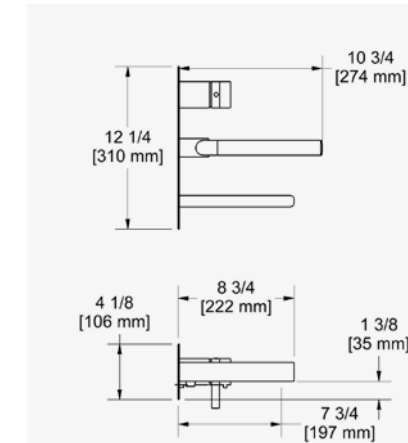

PX21-EM

WALL MOUNTED BATH SHOWER MIXER