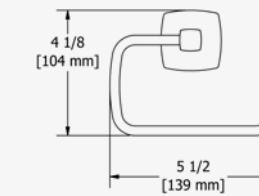

VY3

TOILET PAPER HOLDER

Two anchor points.
All mounting materials are included.

RRP (£) EX. VAT
CHROME VY3C 82.00