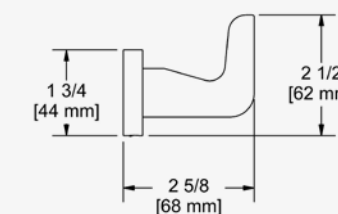

PB0

ROBE HOOK

Two anchor points.
All mounting materials are included.

		RRP (€) EX. VAT
CHROME	PB0C	45.60
BLACK	PB0BK	57.00