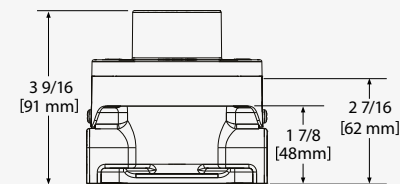

Designed for use with freestanding bath shower mixer.
Rough in only.
G 1/2" inlet.
Test cap.
Limited 5 year warranty.

PRICE INCLUDES:
ROUGH
RHBX-EM-IB RRP (£) EX. VAT 80.00

PRICE INCLUDES:
TRIM
CHROME TVY39C-EM RRP (£) EX. VAT 1,287.40