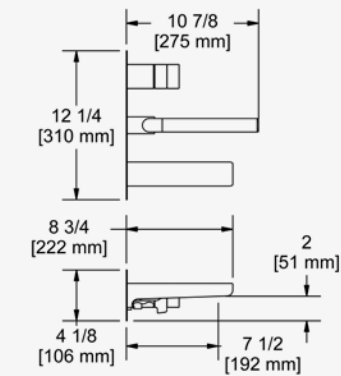

PB21-EM

WALL MOUNTED BATH SHOWER MIXER

G 1/2" inlets.
Thermostatic / pressure balance coaxial cartridge with check valves.
Single function easy clean hand shower.
Two-way no share.
Service valve.
Bath filler: 18.4l/min, 3 bar.
Hand shower: 5.2l/min, 3 bar.

RRP (£) EX. VAT

CHROME	PB21C-EM	615.30
BLACK	PB21BK-EM	769.20