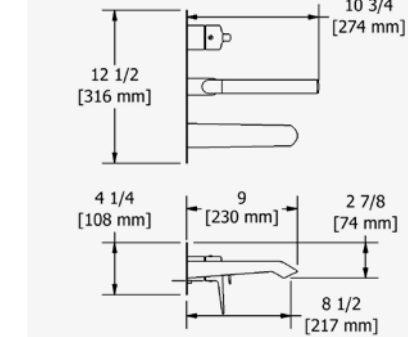

VY21-EM

WALL MOUNTED BATH SHOWER MIXER

G 1/2" inlets.
Thermostatic / pressure balance coaxial cartridge with check valves.
Single function easy-clean hand shower.
Two-way no share.
Service valve.
Bath filler: 18.4l/min, 3 bar.
Hand shower: 5.2l/min, 3 bar.

RRP (£) EX. VAT
CHROME VY21C-EM 615.30