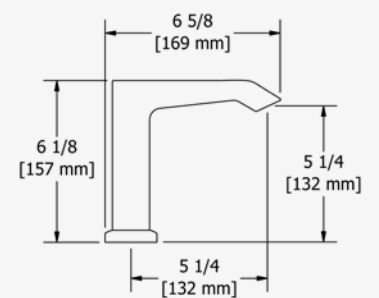

VY08-EM

THREE HOLE BASIN MIXER

G 1/2" connection flexes.
Supplied with G 3/8" adaptor.
Quarter-turn ceramic cartridges.
Waste kit sold separately (DB160-EM).
4.6l/min, 3 bar.

RRP (£) EX. VAT		
CHROME	VY08C-EM	373.80

DB160-EM

UNIVERSAL BASIN DRAIN