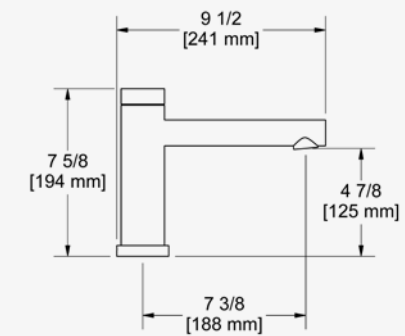

GS10-EM

DECK MOUNTED BATH SHOWER MIXER

G 1/2" connection.
Ceramic cartridge and balancing spool with check valves.
Single function easy-clean hand shower.
Bath filler: 28l/min, 3 bar.
Hand shower: 5.6l/min, 3 bar.

PRICE INCLUDES:
ROUGH & TRIM

RRP (£) EX. VAT

CHROME	GS10C-EM	619.90
BLACK	GS10BK-EM	774.90

GS 43