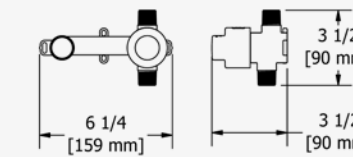

PB360-EM

360° WALL MOUNTED BASIN MIXER

Test cap.
G 1/2" connections.
Unique 360° design means the handle can be installed either side of the spout.
Ceramic cartridge.
Waste kit sold separately (DB160-EM).
7.5/min, 3 bar.