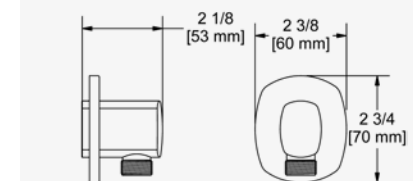

ELBOW SUPPLY

G 1/2" inlet.
G 1/2" shank supplied.
Adjustable depth.
G 1/2" outlet.
RRP (£) EX. VAT
CHROME R794C-EM 60.00

CONTENTS

RIOBEL

BATHROOM COLLECTIONS

Parabola

Paradox

Venty

GS

Accessories

KITCHEN COLLECTIONS

Mythic

Solstice

Ludik

Azure

Trattoria

TECHNICAL INFORMATION

Our Finishes

Shower Valve System

360° Technology

Quick Connect System

Boomerang Technology

Flow Rates

SALES SUPPORT

CONTACT RIOBEL

WELCOME TO THE HOUSE OF ROHL