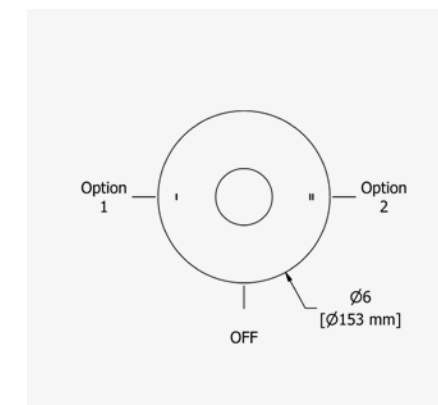

2-WAY NO SHARE TYPE T/P COAXIAL TRIM

Three positions (OFF, 1, 2) no share.
Thermostatic / pressure balance coaxial cartridge with check valves.
Temperature and volume control with diverter.

RRP (£) EX. VAT

CHROME TPB44C-EM	590.00
BLACK TPB44BK-EM	737.50