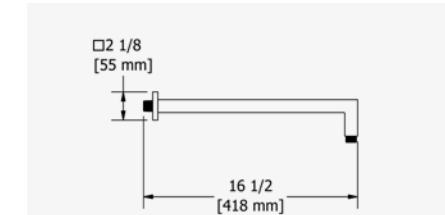

40CM (16") SHOWER ARM

G 1/2" connection. Square rosette.

		RRP (£) EX. VAT
CHROME	R543C-EM	100.00
BLACK	R543BK-EM	125.00