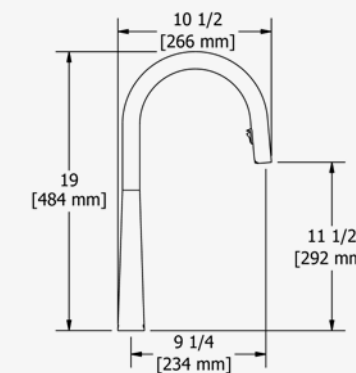

SC101-EM

PULL-DOWN KITCHEN TAP

Two-jet system on pull-down.
Braided nylon hose with 360 degree rotation.
Integrated swivel.
Stream: 5.1l/min, 3 bar.
Spray: 4.5l/min, 3 bar.

RRP (£) EX. VAT

CHROME	SC101C-EM	397.50
BLACK	SC101BK-EM	496.90
S/STEEL	SC101SS-EM	516.80
B/GOLD	SC101BG-EM	516.80

Available in CHROME, BLACK, STAINLESS STEEL (PVD) OR BRUSHED GOLD (PVD).

LUDIK COLLECTION

A striking sculptural design. Ludik's bold angularity and balanced proportions create an iconic form, suited to a wide range of kitchen styles. Precision engineered for high performance, the Ludik features a pull-down handset with Boomerang technology, including a two-jet-spray and integrated swivel.