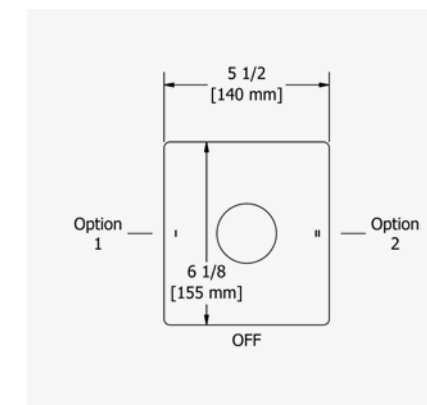

2-WAY NO SHARE TYPE T/P COAXIAL TRIM

Three positions (OFF, 1, 2) no share.
Thermostatic / pressure balance coaxial cartridge with check valves.
Temperature and volume control with diverter.

RRP (£) EX. VAT

CHROME TPXTQ44C-EM	325.00
BLACK TPXTQ44BK-EM	406.30