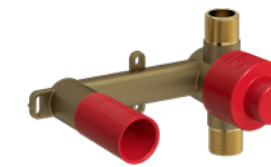

PRICE INCLUDES:
ROUGH & TRIM

		RRP (£) EX. VAT
CHROME	PB360C-EM	419.30
BLACK	PB360BK-EM	524.20