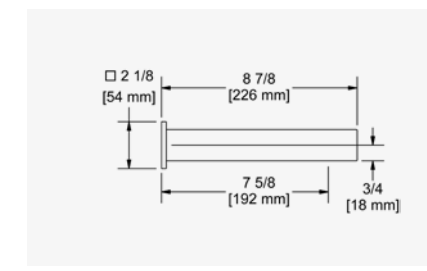

WALL-MOUNT BATH SPOUT

G 1/2" connection.
Brass.
21.7l/min, 3 bar.

RRP (£) EX. VAT

CHROME PXTQ80C-EM	100.00
BLACK PXTQ80BK-EM	125.00