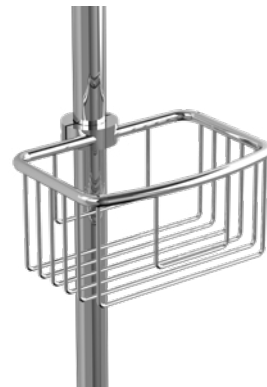

CONTACT RIOBEL

WELCOME TO THE HOUSE OF ROHL

54

CROSS-COLLECTION ACCESSORIES

265

RAIL BASKET

Rail basket to suit diameters of 17-22mm. Recommended for Parabola, Venty and GS shower kits. All mounting materials are included.