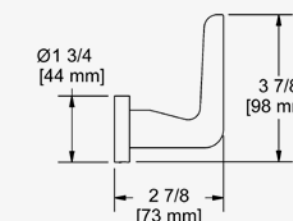

PB7

TOWEL HOOK

Two anchor points.
All mounting materials are included.

		RRP (€) EX. VAT
CHROME	PB7C	54.70
BLACK	PB7BK	68.40

PARABOLA 15