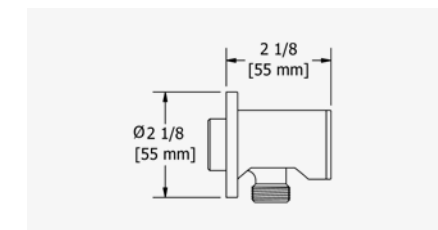

ELBOW SUPPLY

G 1/2" inlet. G 1/2" shank supplied.
Adjustable depth. G 1/2" outlet.

		RRP (£) EX. VAT
CHROME	R775C-EM	45.00
BLACK	R775BK-EM	56.30

GS 47