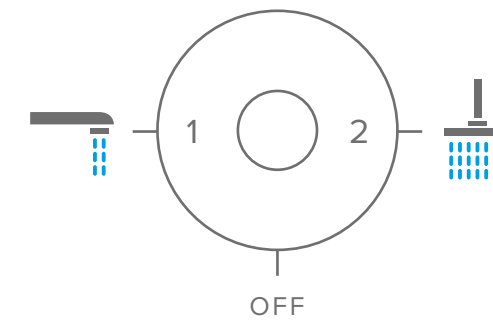

NO-SHARE OPTION USED FOR 1244 KITS