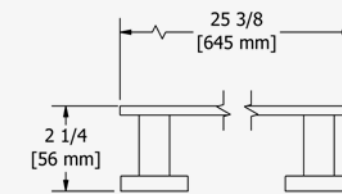

60CM TOWEL RAIL

Four anchor points.
All mounting materials are included.

RRP (£) EX. VAT

CHROME	PX5C	90.10
BLACK	PX5BK	112.60

PX6

60CM DOUBLE TOWEL RAIL

Four anchor points.
All mounting materials are included.