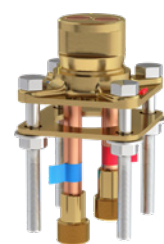

Flow Rates

SALES SUPPORT

CONTACT RIOBEL

WELCOME TO THE HOUSE OF ROHL

44
GS

GS39-EM

FREESTANDING BATH SHOWER MIXER

G 1/2" connections.
Test cap.
Drilling hole diameter = 63mm (2 1/2").
Two check valves.
Single function easy clean hand shower.
Thermostatic coaxial cartridge with check valves.
Bath filler: 20.6l/min, 3 bar.
Hand shower: 5.6l/min, 3 bar.