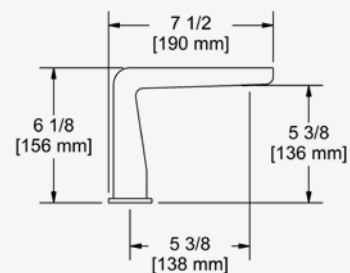

PB08-EM

THREE HOLE BASIN MIXER

G 1/2" connection flexes.
Supplied with G 3/8" adaptor.
Quarter-turn ceramic cartridges.
Waste kit sold separately (DB160-EM).
5.0/min, 3 bar.

		RRP (£) EX. VAT
CHROME	PB08C-EM	373.80
BLACK	PB08BK-EM	467.20

DB160-EM

UNIVERSAL BASIN DRAIN