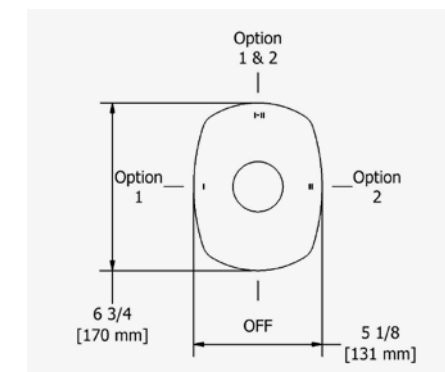

2-WAY TYPE T/P COAXIAL TRIM
Four positions (OFF, 1, 1 and 2, 2) share. Thermostatic / pressure balance coaxial cartridge with check valves.
Temperature and volume control with diverter.
RRP (£) EX. VAT
CHROME TVY23C-EM 455.00