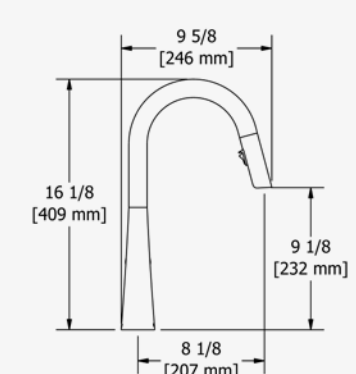

LK101-EM

PULL-DOWN KITCHEN TAP

Two-jet system on pull-down.
Braided nylon hose with 360 degree rotation.
Integrated swivel.
Stream: 5.5l/min, 3 bar.
Spray: 4.7l/min, 3 bar.

RRP (£) EX. VAT

CHROME	LK101C-EM	371.00
BLACK	LK101BK-EM	463.80
S/STEEL	LK101SS-EM	482.30
B/GOLD	LK101BG-EM	482.30

Available in CHROME, BLACK, STAINLESS STEEL (PVD) OR BRUSHED GOLD (PVD).

KITCHEN COLLECTIONS 59