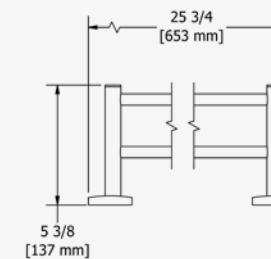

RRP (£) EX. VAT
CHROME VY3C 82.00

VY5

60CM TOWEL RAIL

Four anchor points.
All mounting materials are included.

RRP (£) EX. VAT
CHROME VY5C 94.30

VY6

60CM DOUBLE TOWEL RAIL

Four anchor points.
All mounting materials are included.