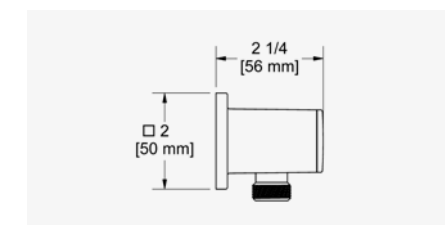

ELBOW SUPPLY

G 1/2" inlet. G 1/2" shank supplied. Adjustable depth. G 1/2" outlet.

		RRP (£) EX. VAT
CHROME	R774C-EM	45.00
BLACK	R774BK-EM	56.30

CONTENTS

RIOBEL

BATHROOM COLLECTIONS

Parabola

Paradox

Venty

GS

Accessories

KITCHEN COLLECTIONS

Mythic

Solstice

Ludik

Azure

Trattoria

TECHNICAL INFORMATION

Our Finishes

Shower Valve System

360° Technology

Quick Connect System

Boomerang Technology

Flow Rates

SALES SUPPORT

CONTACT RIOBEL

WELCOME TO THE HOUSE OF ROHL