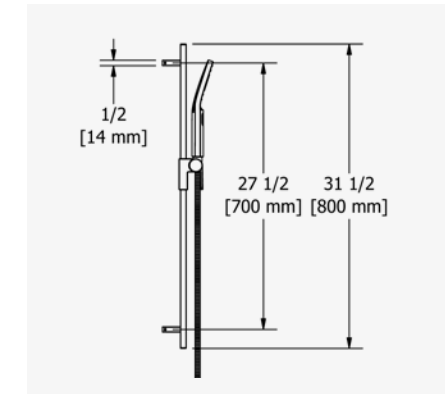

		RRP (£) EX. VAT
CHROME	TPXTQ23C-EM	305.00
BLACK	TPXTQ23BK-EM	381.30

SHOWER RAIL

Easy-clean two-jet hand shower. 150cm (59") double interlock flexible hose, swivel and two check valves. Rectangular slide bar. Easy-Glide left cursor. 6.85l/min, 3 bar.