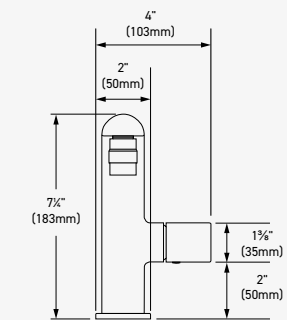

PBS00C-EM-B

BIDET MIXER

G 1/2" connection flexes.
Supplied with G 3/8" adaptor.
Ceramic cartridge.
Waste kit sold separately (DB160-EM).
8.3 l/min, 4 bar.