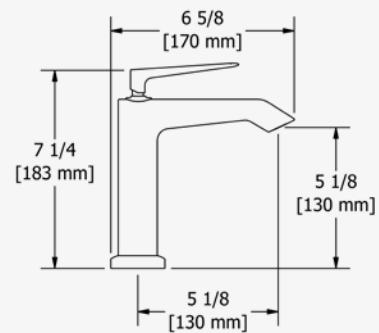

Flow Rates

SALES SUPPORT

CONTACT RIOBEL

WELCOME TO THE HOUSE OF ROHL

VENTY 30

VYS00-EM

SINGLE LEVER BASIN MIXER

G 1/2" connection flexes.
Supplied with G 3/8" adaptor.
Ceramic cartridge.
Waste kit sold separately (DB160-EM).
6.4l/min, 3 bar.