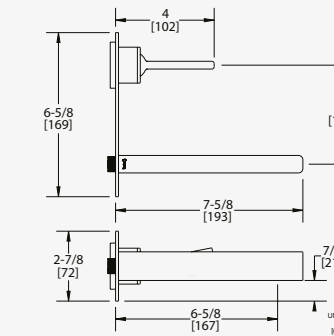

PX360-EM

360° WALL MOUNTED BASIN MIXER

Test cap.
G 1/2" connections.
Unique 360° design means the handle can be installed either side of the spout.
Ceramic cartridge.
Waste kit sold separately (DB160-EM).
3.1l/min, 3 bar.