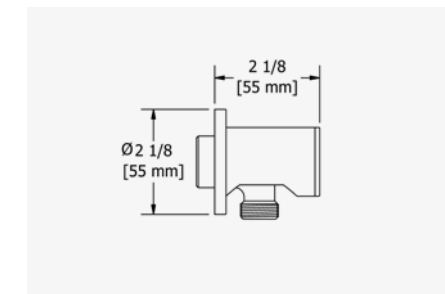

ELBOW SUPPLY

G 1/2" inlet.
G 1/2" shank supplied.
Adjustable depth.
G 1/2" outlet.
RRP (£) EX. VAT
CHROME R775C-EM 45.00
BLACK R775BK-EM 56.30

GS 49

GS 49

CONTENTS

RIOBEL

BATHROOM COLLECTIONS

Parabola

Paradox

Venty

GS

Accessories

KITCHEN COLLECTIONS

Mythic

Solstice

Ludik

Azure

Trattoria

TECHNICAL INFORMATION

Our Finishes

Shower Valve System

360° Technology

Quick Connect System

Boomerang Technology

Flow Rates

SALES SUPPORT

CONTACT RIOBEL

WELCOME TO THE HOUSE OF ROHL