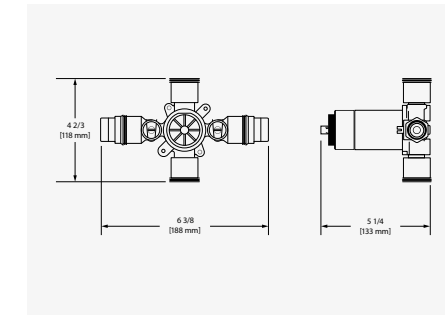

THE GS 1244 SHOWER KIT INCLUDES

2-WAY TYPE T/P COAXIAL VALVE ROUGH WITH INSTALLATION BOX

Thermostatic / pressure balance.
Test cap.
Service valves.
G 1/2" inlets. Two G 1/2" outlets.
20.7l/min, 3 bar.
RRP (£) EX. VAT
R23-EM-IB 225.00