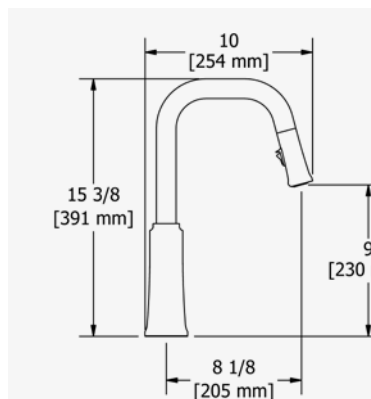

TTSQ101-EM

PULL-DOWN KITCHEN TAP WITH U-SPOUT

Two-jet system on pull-down.
Braided nylon hose with 360 degree rotation.
Stream: 4.5l/min, 3 bar.
Spray: 3.9l/min, 3 bar.

RRP (£) EX. VAT

CHROME	TTSQ101C-EM	371.00
BLACK	TTSQ101BK-EM	463.80
S/STEEL	TTSQ101SS-EM	482.30
B/GOLD	TTSQ101BG-EM	482.30

Available in CHROME, BLACK, STAINLESS STEEL (PVD) OR BRUSHED GOLD (PVD).

KITCHEN COLLECTIONS 61