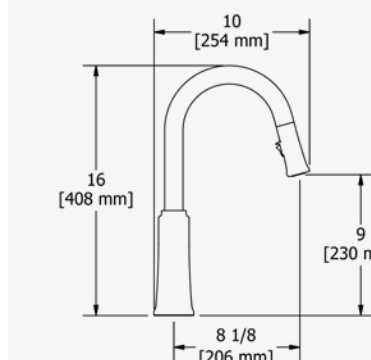

TTRD101-EM

PULL-DOWN KITCHEN TAP WITH C-SPOUT

Two-jet system on pull-down.
Braided nylon hose with 360 degree rotation.
Stream: 4.5l/min, 3 bar.
Spray: 3.9l/min, 3 bar.

RRP (£) EX. VAT

CHROME	TTRD101C-EM	371.00
BLACK	TTRD101BK-EM	463.80
S/STEEL	TTRD101SS-EM	482.30
B/GOLD	TTRD101BG-EM	482.30

Available in CHROME, BLACK, STAINLESS STEEL (PVD) OR BRUSHED GOLD (PVD).

TRATTORIA SQUARE COLLECTION

A stylish choice for a working kitchen, the Trattoria offers a wide choice of options to suit any kitchen design. Elegantly angular, the square spout of this design makes a real statement.