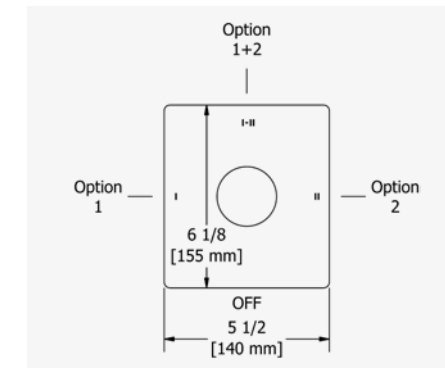

2-WAY TYPE T/P COAXIAL TRIM

Four positions (OFF, 1, 1 and 2, 2) share. Thermostatic / pressure balance coaxial cartridge with check valves. Temperature and volume control with diverter.

		RRP (£) EX. VAT
CHROME	TPXTQ23C-EM	305.00
BLACK	TPXTQ23BK-EM	381.30