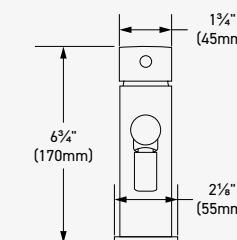

GS00-EM-B

BIDET MIXER

G 1/2" connection flexes.
Supplied with G3/8" adaptor.
Ceramic cartridge.
Waste kit sold separately (DB160-EM).
8.3 l/min, 4 bar.