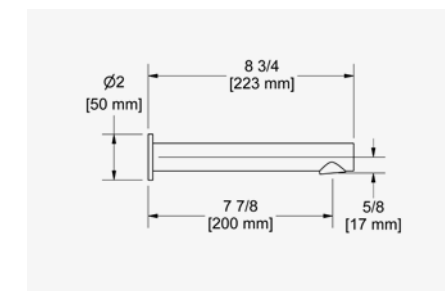

WALL-MOUNT BATH SPOUT

G 1/2" connection.
Brass.
21.7l/min, 3 bar.
RRP (£) EX. VAT
CHROME R867C-EM 75.00
BLACK R867BK-EM 93.80