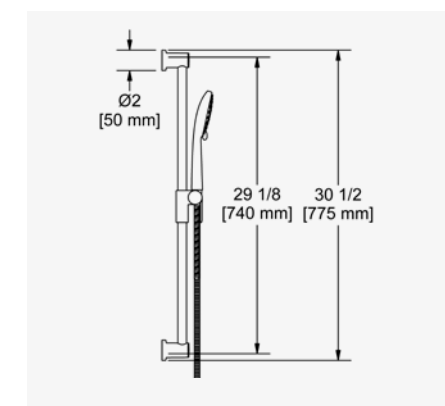

SHOWER RAIL

Easy clean two-jet hand shower.
Easy-Glide left cursor.
150cm (59") double interlock flexible hose, swivel and two check valves.
Ø19mm (3/4") slide bar.
6.78l/min, 3 bar.
RRP (£) EX. VAT
CHROME R5064C-EM 120.00
BLACK R5064BK-EM 150.00