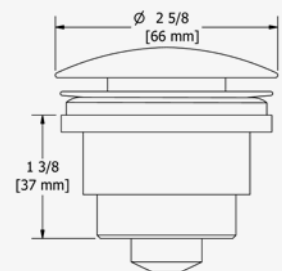

DB160-EM

UNIVERSAL BASIN DRAIN

Universal basin drain with push control plug.

		RRP (£) EX. VAT
CHROME	DB160C-EM	72.90
BLACK	DB160BK-EM	91.20