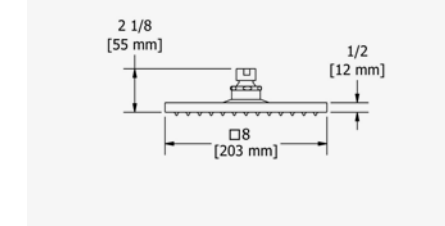

20CM (8") SHOWER HEAD

Easy-clean. Swivel. G 1/2" inlet. 6.7l/min, 3 bar.

		RRP (£) EX. VAT
CHROME	R488C-EM	125.00
BLACK	R488BK-EM	156.30