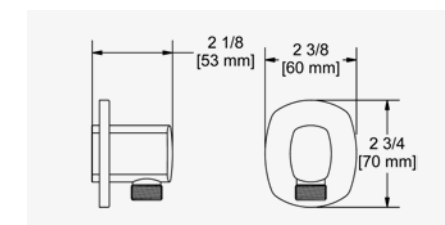

ELBOW SUPPLY
G 1/2" inlet. G 1/2" shank supplied.
Adjustable depth. G 1/2" outlet.
RRP (£) EX. VAT
CHROME R794C-EM 60.00

CONTENTS

RIOBEL

BATHROOM COLLECTIONS

Parabola

Paradox

Venty

GS

Accessories

KITCHEN COLLECTIONS

Mythic

Solstice

Ludik

Azure

Trattoria

TECHNICAL INFORMATION

Our Finishes

Shower Valve System

360° Technology

Quick Connect System

Boomerang Technology

Flow Rates

SALES SUPPORT

CONTACT RIOBEL

WELCOME TO THE HOUSE OF ROHL