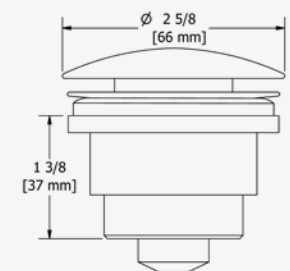

DB160-EM

UNIVERSAL BASIN DRAIN