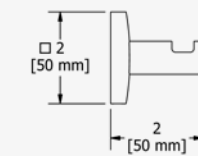

VY0

ROBE HOOK

Two anchor points.
All mounting materials are included.

RRP (£) EX. VAT
CHROME VY0C 45.60