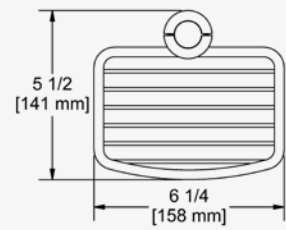

CONTACT RIOBEL

WELCOME TO THE HOUSE OF ROHL

54

CROSS-COLLECTION ACCESSORIES

265

RAIL BASKET

Rail basket to suit diameters of 17-22mm. Recommended for Parabola, Venty and GS shower kits. All mounting materials are included.