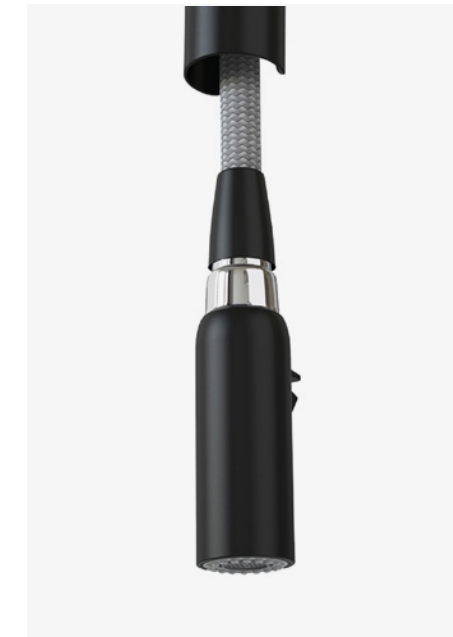

TWO-JET HAND SPRAY

Dual-spray functionality with the ability to toggle between stream and spray settings.

INTEGRATED SWIVEL

An integrated swivel is attached to the pull-down hose with a pivotal ball joint that makes it easy to direct water to all corners of your sink.