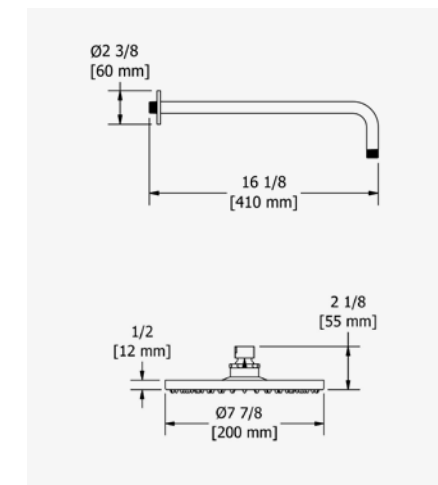

		RRP (£) EX. VAT
CHROME	R5064C-EM	120.00
BLACK	R5064BK-EM	150.00

40CM (16") SHOWER ARM

G 1/2" connection. Round rosette.

CHROME	R503C-EM	100.00
BLACK	R503BK-EM	125.00

20CM (8") SHOWER HEAD

Easy clean. G 1/2" inlet. Swivel.
6.7l/min, 3 bar.