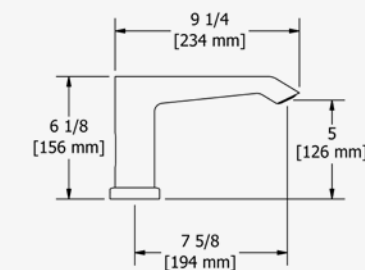

VY10-EM

DECK MOUNTED BATH SHOWER MIXER

G 1/2" connection.
Ceramic cartridge and balancing spool with check valves.
Single function easy-clean hand shower.
Bath filler: 28l/min, 3 bar.
Hand shower: 5.6l/min, 3 bar.

PRICE INCLUDES:
ROUGH & TRIM

RRP (£) EX. VAT		
CHROME	VY10C-EM	711.00

VENTY 31