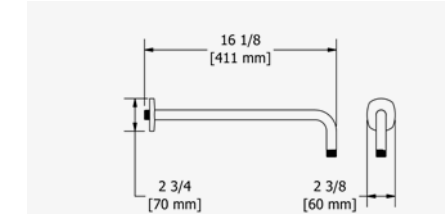

SHOWER RAIL
Easy-clean two-jet hand shower
Easy-Glide left cursor.
150cm (59") double interlock flexible hose, swivel and two check valves.
Ø19mm (3/4") slide bar.
6.85l/min, 3 bar.
RRP (£) EX. VAT
CHROME R8045C-EM 180.00