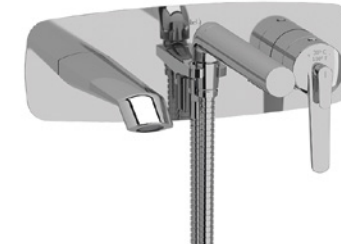

VY21-EM

WALL MOUNTED BATH SHOWER MIXER

G 1/2" inlets.
Thermostatic / pressure balance coaxial cartridge with check valves.
Single function easy-clean hand shower.
Two-way no share.
Service valve.
Bath filler: 18.4l/min, 3 bar.
Hand shower: 5.2l/min, 3 bar.

RRP (£) EX. VAT
CHROME VY21C-EM 615.30