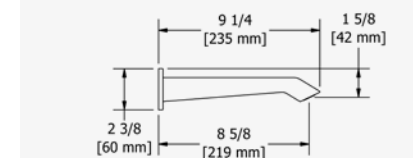

WALL-MOUNT BATH SPOUT

G 1/2" connection.
Brass.
21.7l/min, 3 bar.
RRP (£) EX. VAT
CHROME VY80C-EM 125.00