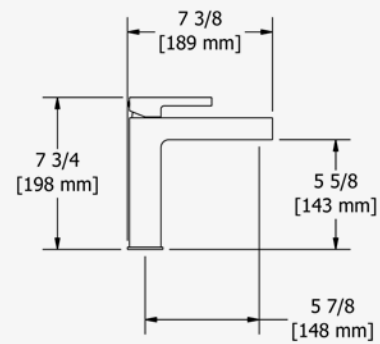

CONTENTS

RIOBEL

BATHROOM COLLECTIONS

Parabola

Paradox

Venty

GS

Accessories

KITCHEN COLLECTIONS

Mythic

Solstice

Ludik

Azure

Trattoria

TECHNICAL INFORMATION

Our Finishes

Shower Valve System

360° Technology

Quick Connect System

Boomerang Technology

Flow Rates

SALES SUPPORT

CONTACT RIOBEL

WELCOME TO THE HOUSE OF ROHL

18
PARADOX

PXS00-EM

SINGLE LEVER BASIN MIXER