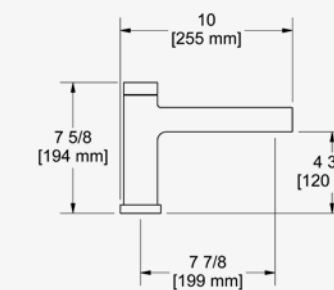

PX10-EM

DECK MOUNTED BATH SHOWER MIXER

G 1/2" connection.
Ceramic cartridge and balancing spool with check valves.
Single function easy-clean hand shower.
Bath filler: 28l/min, 3 bar.
Hand shower: 5.6l/min, 3 bar.

PRICE INCLUDES:
ROUGH & TRIM

		RRP (£) EX. VAT
CHROME	PX10C-EM	660.90
BLACK	PX10BK-EM	826.10