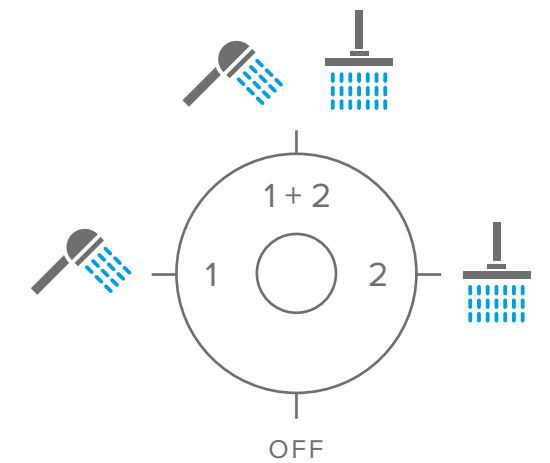

Multiple fixing points for easy installation in solid or stud walls.

Suitable for all Riobel shower kits.

NO-SHARE OPTION USED FOR 1244 KITS

SHARED OPTION USED FOR 323 KITS

67

RIOBEL'S R23 VALVE SYSTEM

CONTENTS