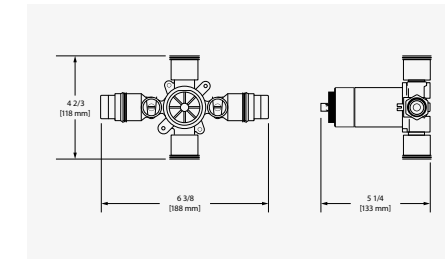

THE PARADOX 323 SHOWER KIT INCLUDES

2-WAY TYPE T/P COAXIAL VALVE ROUGH WITH INSTALLATION BOX

Thermostatic / pressure balance. Test cap. Service valves. G 1/2" inlets. Two G 1/2" outlets. 20.7l/min, 3 bar.

	RRP (£) EX. VAT
R23-EM-IB	225.00