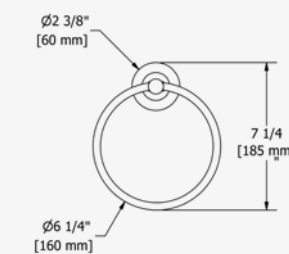

CHROME	ST5C	84.80
BLACK	ST5BK	106.00

ST6

60CM DOUBLE TOWEL RAIL

Four anchor points.
All mounting materials are included.

RRP (£) EX. VAT

CHROME	ST6C	121.90
BLACK	ST6BK	152.40

ST7

TOWEL RING