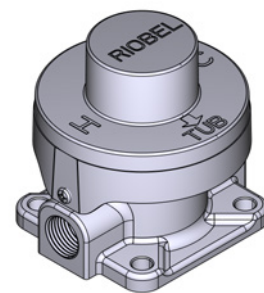

NEW RHBX-EM-IB

CONCEALED INSTALLATION UNIT

Available from 04.2024