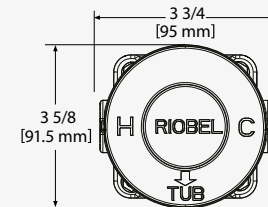

CONTENTS

RIOBEL

BATHROOM COLLECTIONS

Parabola

Paradox

Venty

GS

Accessories

KITCHEN COLLECTIONS

Mythic

Solstice

Ludik

Azure

Trattoria

TECHNICAL INFORMATION

Our Finishes

Shower Valve System

360° Technology

Quick Connect System

Boomerang Technology

Flow Rates

SALES SUPPORT

CONTACT RIOBEL

WELCOME TO THE HOUSE OF ROHL

PARADOX 20

PX39-EM

FREESTANDING BATH SHOWER MIXER

G 1/2" connections.
Test cap.
Drilling hole diameter = 63mm (2 1/2").
Two check valves.
Single function easy-clean hand shower.
Thermostatic coaxial cartridge with check valves.
Bath filler: 20.6l/min, 3 bar.
Hand shower: 5.6l/min, 3 bar.

PRICE INCLUDES:

ROUGH & TRIM

		RRP (£) EX. VAT
CHROME	PX39C-EM	1,093.90
BLACK	PX39BK-EM	1,367.40

NEW RHBX-EM-IB

CONCEALED INSTALLATION UNIT

Available from 04.2024

Designed for use with freestanding bath shower mixer.
Rough in only.
G 1/2" inlet.
Test cap.
Limited 5 year warranty.

PRICE INCLUDES:

ROUGH

		RRP (£) EX. VAT
RHBX-EM-IB		80.00

PRICE INCLUDES:

TRIM

		RRP (£) EX. VAT
CHROME	TPX39C-EM	1,013.90
BLACK	TPX39BK-EM	1,267.40

PX21-EM

WALL MOUNTED BATH SHOWER MIXER

G 1/2" inlets.
Thermostatic / pressure balance coaxial cartridge with check valves.
Single function easy-clean hand shower.
Service valve.
Two-way no share.
Bath filler: 18.4l/min, 3 bar.
Hand shower: 5.2l/min, 3 bar.

RRP (£) EX. VAT

CHROME	PX21C-EM	583.40
BLACK	PX21BK-EM	729.30

PARADOX 21