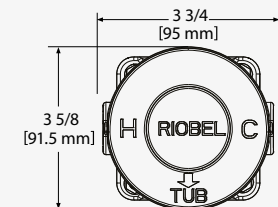

Designed for use with freestanding bath shower mixer.
Rough in only.
G 1/2" inlet.
Test cap.
Limited 5 year warranty.

PRICE INCLUDES:

ROUGH

		RRP (£) EX. VAT
RHBX-EM-IB		80.00

PRICE INCLUDES:

TRIM

		RRP (£) EX. VAT
CHROME	TGS39C-EM	822.50
BLACK	TGS39BK-EM	1,028.10