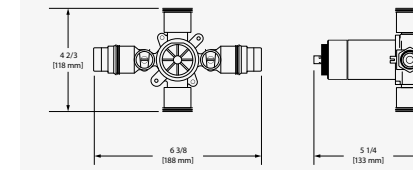

THE VENTY 1244 SHOWER KIT INCLUDES

2-WAY TYPE T/P COAXIAL VALVE ROUGH WITH INSTALLATION BOX

Thermostatic / pressure balance.
Test cap.
Service valves.
G 1/2" inlets.
Two G 1/2" outlets.
20.7l/min, 3 bar.
R23-EM-IB 225.00