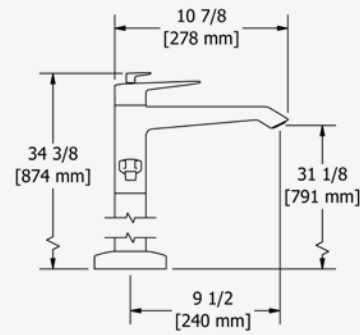

SALES SUPPORT

CONTACT RIOBEL

WELCOME TO THE HOUSE OF ROHL

VENTY 32

VY39-EM

FREESTANDING BATH SHOWER MIXER

G 1/2" connections.
 Test cap.
 Drilling hole diameter = 63mm (2 1/2").
 Two check valves.
 Single function easy-clean hand shower.
 Thermostatic coaxial cartridge with check valves.
 Bath filler: 20.6l/min, 3 bar.
 Hand shower: 5.6l/min, 3 bar.