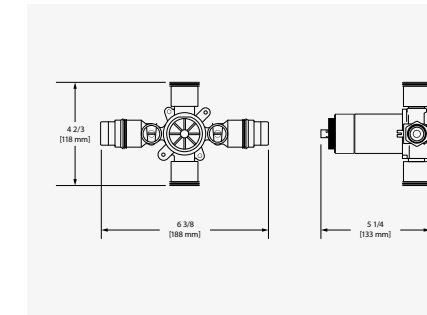

THE PARADOX 1244 SHOWER KIT INCLUDES

2-WAY TYPE T/P COAXIAL VALVE ROUGH WITH INSTALLATION BOX

Thermostatic / pressure balance.
Test cap.
Service valves.
G 1/2" inlets.
Two G 1/2" outlets.
20.7l/min, 3 bar.

RRP (£) EX. VAT

R23-EM-IB	225.00