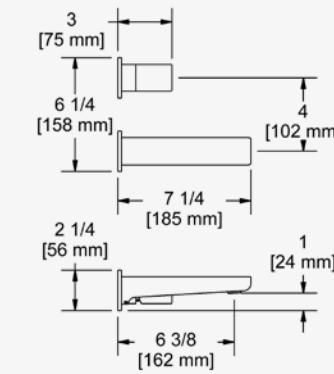

PB360-EM

360° WALL MOUNTED BASIN MIXER

Test cap.
G 1/2" connections.
Unique 360° design means the handle can be installed either side of the spout.
Ceramic cartridge.
Waste kit sold separately (DB160-EM).
7.5/min, 3 bar.