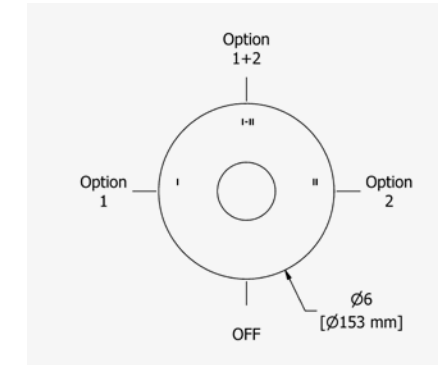

2-WAY TYPE T/P COAXIAL TRIM

Four positions (OFF, 1, 1 and 2, 2) share
Thermostatic / pressure balance coaxial
cartridge with check valves.
Temperature and volume control with diverter.

		RRP (£) EX. VAT
CHROME	TGS23C-EM	305.00
BLACK	TGS23BK-EM	381.30