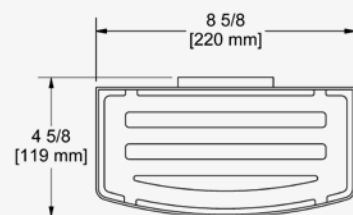

RRP (£) EX. VAT
CHROME 265C 82.00

282

CORNER BASKET

All mounting materials are included. Hidden anchors. Removable.

RRP (£) EX. VAT
CHROME 282C 100.30

284

WALL BASKET

All mounting materials are included. Hidden anchors. Removable.