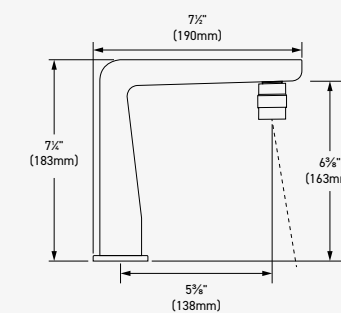

RRP (£) EX. VAT

CHROME	PBS00C-EM-B	237.00

PARABOLA 9