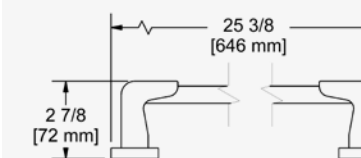

PB5

60CM TOWEL RAIL

Four anchor points.
All mounting materials are included.

		RRP (€) EX. VAT
CHROME	PB5C	94.30
BLACK	PB5BK	117.90