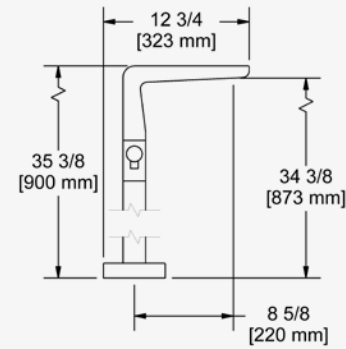

SALES SUPPORT

CONTACT RIOBEL

WELCOME TO THE HOUSE OF ROHL

PARABOLA 8

PB39-EM

FREESTANDING BATH SHOWER MIXER

G 1/2" connections.
 Test cap.
 Drilling hole diameter = 63mm (2 1/2").
 Two check valves
 Single function easy-clean hand shower.
 Thermostatic coaxial cartridge with check valves.
 Bath filler: 20.6l/min, 3 bar.
 Hand shower: 5.6l/min, 3 bar.