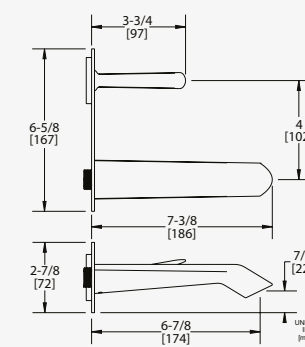

Test cap.
G 1/2" connections.
Unique 360° design means the handle can be installed either side of the spout.
Ceramic cartridge.
Waste kit sold separately (DB160-EM).
6.4l/min, 3 bar.

PRICE INCLUDES:
ROUGH & TRIM