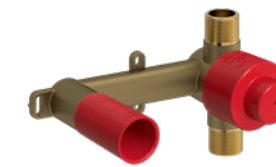

PRICE INCLUDES:
ROUGH & TRIM

RRP (£) EX. VAT		
CHROME	VY360C-EM	419.30