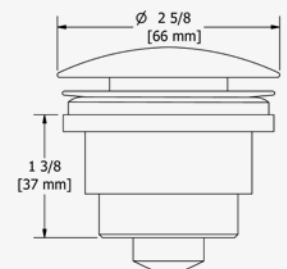

DB160-EM

UNIVERSAL BASIN DRAIN

Universal basin drain with push control plug.

RRP (£) EX. VAT		
CHROME	DB160C-EM	72.90
BLACK	DB160BK-EM	91.20