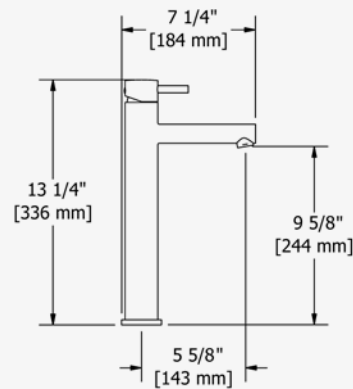

GL01-EM

TALL SINGLE LEVER BASIN MIXER

G 1/2" connection flexes.
Supplied with G 3/8" adaptor.
Ceramic cartridge.
Waste kit sold separately (DB160-EM).
4.7l/min, 3 bar.

RRP (£) EX. VAT

CHROME	GL01C-EM	255.20
BLACK	GL01BK-EM	319.10