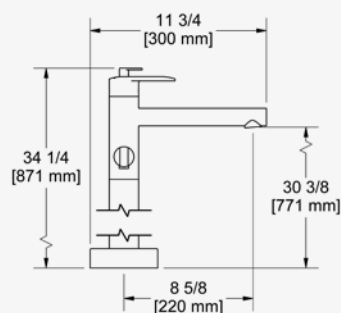

Flow Rates

SALES SUPPORT

CONTACT RIOBEL

WELCOME TO THE HOUSE OF ROHL

44
GS

GS39-EM

FREESTANDING BATH SHOWER MIXER

G 1/2" connections.
Test cap.
Drilling hole diameter = 63mm (2 1/2").
Two check valves.
Single function easy clean hand shower.
Thermostatic coaxial cartridge with check valves.
Bath filler: 20.6l/min, 3 bar.
Hand shower: 5.6l/min, 3 bar.