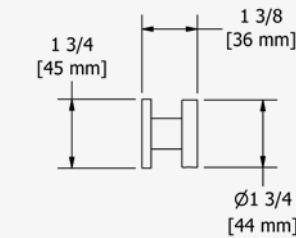

Two anchor points.
All mounting materials are included.

RRP (£) EX. VAT

CHROME	PX0C	41.00
BLACK	PX0BK	51.30