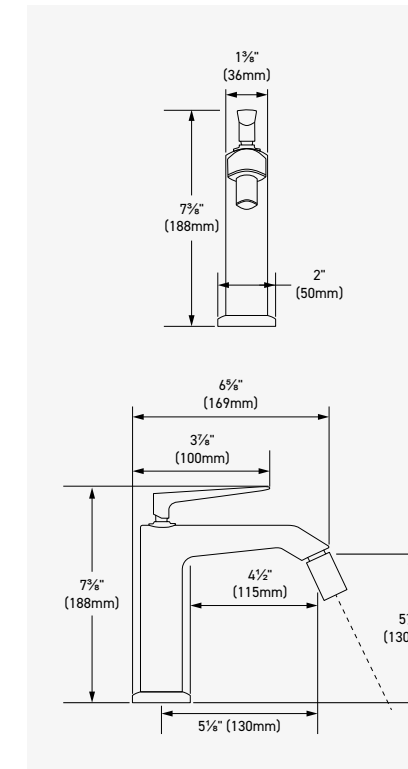

VYS00-EM-B

BIDET MIXER

G 1/2" connection flexes.
Supplied with G 3/8" adaptor.
Ceramic cartridge.
Waste kit sold separately (DB160-EM).
8.3 l/min, 4 bar.

RRP (£) EX. VAT
CHROME VYS00C-EM-B 237.00

VENTY 33