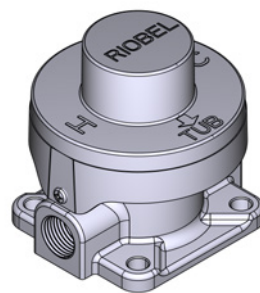

NEW RHBX-EM-IB

CONCEALED INSTALLATION UNIT

Available from 04.2024