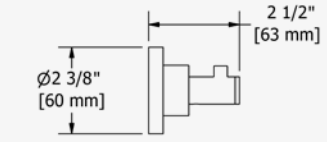

ST0

ROBE HOOK

Two anchor points.
All mounting materials are included.

RRP (£) EX. VAT

CHROME	ST0C	36.50
BLACK	ST0BK	45.60