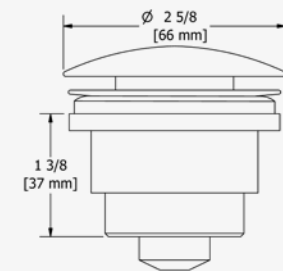

DB160-EM

UNIVERSAL BASIN DRAIN

Universal basin drain with push control plug.

RRP (£) EX. VAT

CHROME	DB160C-EM	72.90
BLACK	DB160BK-EM	91.20