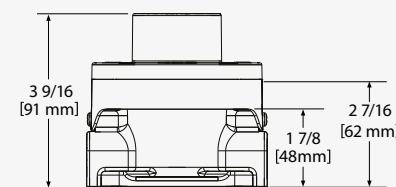

PRICE INCLUDES:

ROUGH & TRIM

		RRP (£) EX. VAT
CHROME	PX39C-EM	1,093.90
BLACK	PX39BK-EM	1,367.40

NEW RHBX-EM-IB

CONCEALED INSTALLATION UNIT

Available from 04.2024

Designed for use with freestanding bath shower mixer.
 Rough in only.
 G 1/2" inlet.
 Test cap.
 Limited 5 year warranty.