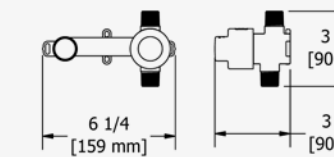

CONTENTS

RIOBEL

BATHROOM COLLECTIONS

Parabola

Paradox

Venty

GS

Accessories

KITCHEN COLLECTIONS

Mythic

Solstice

Ludik

Azure

Trattoria

TECHNICAL INFORMATION

Our Finishes

Shower Valve System

360° Technology

Quick Connect System

Boomerang Technology

Flow Rates

SALES SUPPORT

CONTACT RIOBEL

WELCOME TO THE HOUSE OF ROHL

18
PARADOX

PXS00-EM

SINGLE LEVER BASIN MIXER

G 1/2" connection flexes.
Supplied with G 3/8" adaptor.
Ceramic cartridge.
Waste kit sold separately (DB160-EM).
4.8l/min, 3 bar.

		RRP (£) EX. VAT
CHROME	PXS00C-EM	205.10
BLACK	PXS00BK-EM	256.40

PXL01-EM

TALL SINGLE LEVER BASIN MIXER

G 1/2" connection flexes.
Supplied with G 3/8" adaptor.
Ceramic cartridge.
Waste kit sold separately (DB160-EM).
4.7l/min, 3 bar.

		RRP (£) EX. VAT
CHROME	PXL01C-EM	332.70
BLACK	PXL01BK-EM	415.90

PX08-EM

THREE HOLE BASIN MIXER

G 1/2" connection flexes.
Supplied with G 3/8" adaptor.
Quarter-turn ceramic cartridges.
Waste kit sold separately (DB160-EM).
5.0/min, 3 bar.

		RRP (£) EX. VAT
CHROME	PX08C-EM	332.70
BLACK	PX08BK-EM	415.90

DB160-EM

UNIVERSAL BASIN DRAIN

Universal basin drain with push control plug.

		RRP (£) EX. VAT
CHROME	DB160C-EM	72.90
BLACK	DB160BK-EM	91.20

PX360-EM

360° WALL MOUNTED BASIN MIXER

Test cap.
G 1/2" connections.
Unique 360° design means the handle can be installed either side of the spout.
Ceramic cartridge.
Waste kit sold separately (DB160-EM).
3.1l/min, 3 bar.

PRICE INCLUDES:
ROUGH & TRIM

		RRP (£) EX. VAT
CHROME	PX360C-EM	387.40
BLACK	PX360BK-EM	484.30

PX10-EM

DECK MOUNTED BATH SHOWER MIXER

G 1/2" connection.
Ceramic cartridge and balancing spool with check valves.
Single function easy-clean hand shower.
Bath filler: 28l/min, 3 bar.
Hand shower: 5.6l/min, 3 bar.

PRICE INCLUDES:
ROUGH & TRIM