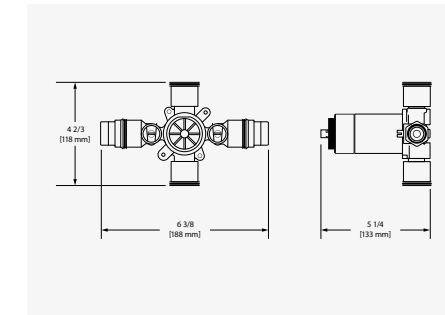

THE VENTY 323 SHOWER KIT INCLUDES

2-WAY TYPE T/P COAXIAL VALVE ROUGH WITH INSTALLATION BOX
Thermostatic / pressure balance.
Test cap.
Service valves.
G 1/2" inlets.
Two G 1/2" outlets.
20.7l/min, 3 bar.
RRP (£) EX. VAT
R23-EM-IB 225.00