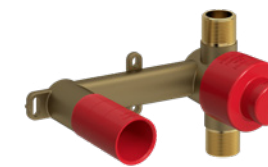

CONTENTS

RIOBEL

BATHROOM COLLECTIONS

Parabola

Paradox

Venty

GS

Accessories

KITCHEN COLLECTIONS

Mythic

Solstice

Ludik

Azure

Trattoria

TECHNICAL INFORMATION

Our Finishes

Shower Valve System

360° Technology

Quick Connect System

Boomerang Technology

Flow Rates

SALES SUPPORT

CONTACT RIOBEL

WELCOME TO THE HOUSE OF ROHL

18
PARADOX

PXS00-EM

SINGLE LEVER BASIN MIXER

G 1/2" connection flexes.
Supplied with G 3/8" adaptor.
Ceramic cartridge.
Waste kit sold separately (DB160-EM).
4.8l/min, 3 bar.

		RRP (£) EX. VAT
CHROME	PXS00C-EM	205.10
BLACK	PXS00BK-EM	256.40

PXL01-EM

TALL SINGLE LEVER BASIN MIXER

G 1/2" connection flexes.
Supplied with G 3/8" adaptor.
Ceramic cartridge.
Waste kit sold separately (DB160-EM).
4.7l/min, 3 bar.

		RRP (£) EX. VAT
CHROME	PXL01C-EM	332.70
BLACK	PXL01BK-EM	415.90

PX08-EM

THREE HOLE BASIN MIXER

G 1/2" connection flexes.
Supplied with G 3/8" adaptor.
Quarter-turn ceramic cartridges.
Waste kit sold separately (DB160-EM).
5.0/min, 3 bar.

		RRP (£) EX. VAT
CHROME	PX08C-EM	332.70
BLACK	PX08BK-EM	415.90

DB160-EM

UNIVERSAL BASIN DRAIN

Universal basin drain with push control plug.

		RRP (£) EX. VAT
CHROME	DB160C-EM	72.90
BLACK	DB160BK-EM	91.20

PX360-EM

360° WALL MOUNTED BASIN MIXER

Test cap.
G 1/2" connections.
Unique 360° design means the handle can be installed either side of the spout.
Ceramic cartridge.
Waste kit sold separately (DB160-EM).
3.1l/min, 3 bar.

PRICE INCLUDES:
ROUGH & TRIM

		RRP (£) EX. VAT
CHROME	PX360C-EM	387.40
BLACK	PX360BK-EM	484.30

PX10-EM

DECK MOUNTED BATH SHOWER MIXER

G 1/2" connection.
Ceramic cartridge and balancing spool with check valves.
Single function easy-clean hand shower.
Bath filler: 28l/min, 3 bar.
Hand shower: 5.6l/min, 3 bar.

PRICE INCLUDES:
ROUGH & TRIM