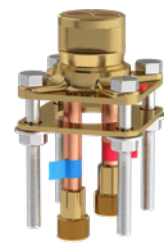

SALES SUPPORT

CONTACT RIOBEL

WELCOME TO THE HOUSE OF ROHL

VENTY 32

VY39-EM

FREESTANDING BATH SHOWER MIXER

G 1/2" connections.
 Test cap.
 Drilling hole diameter = 63mm (2 1/2").
 Two check valves.
 Single function easy-clean hand shower.
 Thermostatic coaxial cartridge with check valves.
 Bath filler: 20.6l/min, 3 bar.
 Hand shower: 5.6l/min, 3 bar.