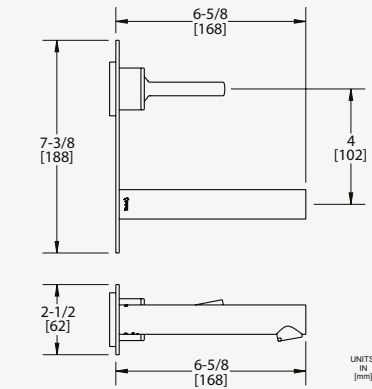

360° WALL MOUNTED BASIN MIXER

Test cap.
G 1/2" connections.
Unique 360° design means the handle can be installed either side of the spout.
Ceramic cartridge.
Waste kit sold separately (DB160-EM).
6.9l/min, 3 bar.