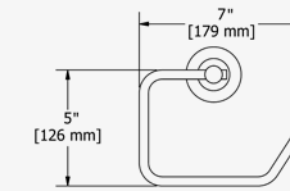

ST3

TOILET PAPER HOLDER

Two anchor points.
All mounting materials are included.

RRP (£) EX. VAT

CHROME	ST3C	72.90
BLACK	ST3BK	91.20