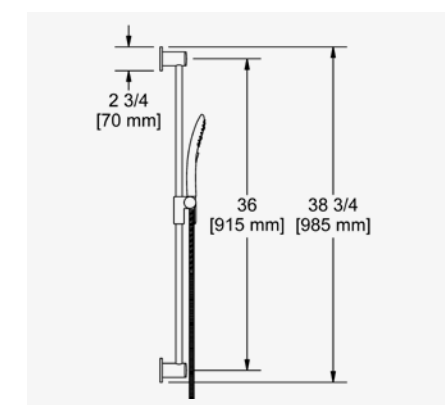

SHOWER RAIL
Easy-clean two-jet hand shower
Easy-Glide left cursor.
150cm (59") double interlock flexible hose, swivel and two check valves.
Ø19mm (3/4") slide bar.
6.85l/min, 3 bar.
RRP (£) EX. VAT
CHROME R8045C-EM 180.00