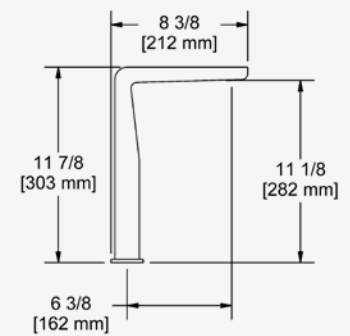

PBL01-EM

TALL SINGLE LEVER BASIN MIXER

G 1/2" connection flexes.
Supplied with G 3/8" adaptor.
Ceramic cartridge.
Waste kit sold separately (DB160-EM).
4.8/min, 3 bar.

		RRP (£) EX. VAT
CHROME	PBL01C-EM	309.90
BLACK	PBL01BK-EM	387.40