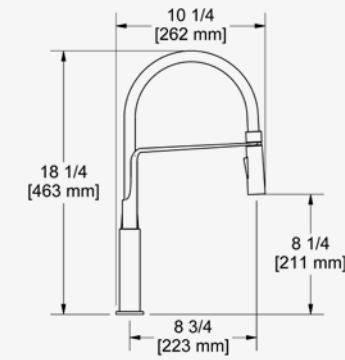

MY101-EM

PULL-DOWN KITCHEN TAP

Two-jet system on pull-down.
Flexible rubber hose.
Stream: 6.0l/min, 3 bar.
Spray: 5.6l/min, 3 bar.

RRP (£) EX. VAT

CHROME	MY101C-EM	318.00
BLACK	MY101BK-EM	397.50
S/STEEL	MY101SS-EM	413.40

Available in CHROME, BLACK OR STAINLESS STEEL (PVD).

SOLSTICE COLLECTION

The Solstice is a sleek and chic kitchen tap that looks dramatically different yet is effortless to use. Its pull-down handset features industry-leading Boomerang technology, with two-jet-spray and integrated swivel for ultimate control.