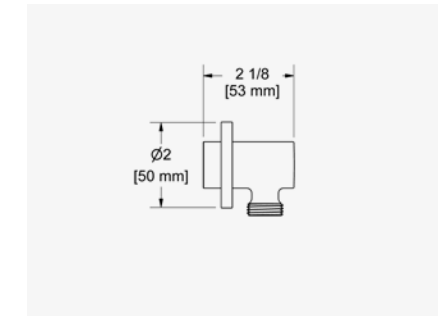

RRP (£) EX. VAT

CHROME R4878C-EM	160.00
BLACK R4878BK-EM	200.00

WALL-MOUNT BATH SPOUT

G 1/2" connection.
Brass.
21.7l/min, 3 bar.

RRP (£) EX. VAT

CHROME PB80C-EM	100.00
BLACK PB80BK-EM	125.00

ELBOW SUPPLY

G 1/2" inlet.
G 1/2" shank supplied.
Adjustable depth.
G 1/2" outlet.