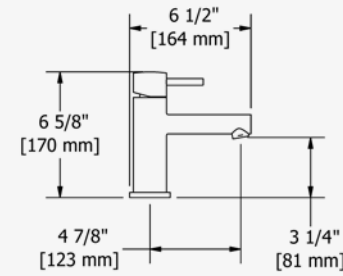

CONTENTS

RIOBEL

BATHROOM COLLECTIONS

Parabola

Paradox

Venty

GS

Accessories

KITCHEN COLLECTIONS

Mythic

Solstice

Ludik

Azure

Trattoria

TECHNICAL INFORMATION

Our Finishes

Shower Valve System

360° Technology

Quick Connect System

Boomerang Technology

Flow Rates

SALES SUPPORT

CONTACT RIOBEL

WELCOME TO THE HOUSE OF ROHL

GS 42

GS00-EM

SINGLE LEVER BASIN MIXER

G 1/2" connection flexes.
Supplied with G 3/8" adaptor.
Ceramic cartridge.
Waste kit sold separately (DB160-EM).
4.9l/min, 3 bar.

RRP (£) EX. VAT

CHROME	GS00C-EM	182.30
BLACK	GS00BK-EM	227.90