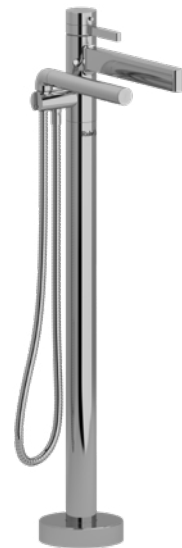

Trattoria

TECHNICAL INFORMATION

Our Finishes

Shower Valve System

360° Technology

Quick Connect System

Boomerang Technology

Flow Rates

SALES SUPPORT

CONTACT RIOBEL

WELCOME TO THE HOUSE OF ROHL

PARADOX 20

PX39-EM

FREESTANDING BATH SHOWER MIXER

G 1/2" connections.
 Test cap.
 Drilling hole diameter = 63mm (2 1/2").
 Two check valves.
 Single function easy-clean hand shower.
 Thermostatic coaxial cartridge with check valves.
 Bath filler: 20.6l/min, 3 bar.
 Hand shower: 5.6l/min, 3 bar.