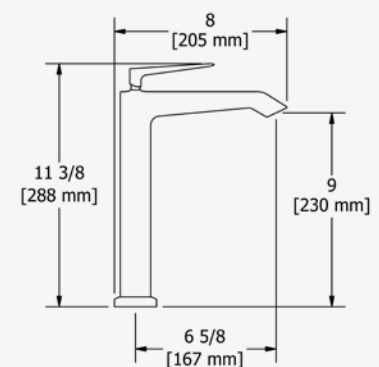

VYL01-EM

TALL SINGLE LEVER BASIN MIXER

G 1/2" connection flexes.
Supplied with G 3/8" adaptor.
Ceramic cartridge.
Waste kit sold separately (DB160-EM).
6.4l/min, 3 bar.

RRP (£) EX. VAT		
CHROME	VYL01C-EM	373.80