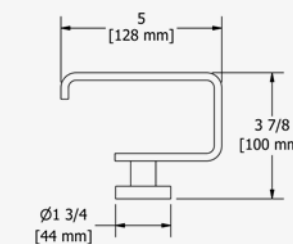

PX3

TOILET PAPER HOLDER

Two anchor points.
All mounting materials are included.

RRP (£) EX. VAT

CHROME	PX3C	77.50
BLACK	PX3BK	96.90