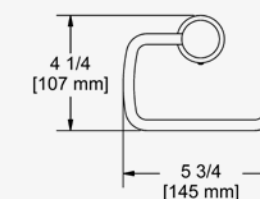

PB3

TOILET PAPER HOLDER

Two anchor points.
All mounting materials are included.

		RRP (€) EX. VAT
CHROME	PB3C	82.00
BLACK	PB3BK	102.60