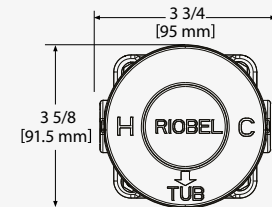

Designed for use with freestanding bath shower mixer.
Rough in only.
G 1/2" inlet.
Test cap.
Limited 5 year warranty.

PRICE INCLUDES:

ROUGH

		RRP (£) EX. VAT
RHBX-EM-IB		80.00

PRICE INCLUDES:

TRIM

		RRP (£) EX. VAT
CHROME	TPB39C-EM	1,287.40
BLACK	TPB39BK-EM	1,609.30