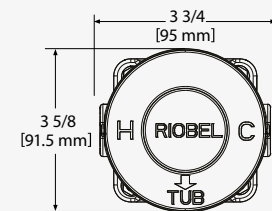

Designed for use with freestanding bath shower mixer.
Rough in only.
G 1/2" inlet.
Test cap.
Limited 5 year warranty.

PRICE INCLUDES:
ROUGH
RHBX-EM-IB RRP (£) EX. VAT 80.00

PRICE INCLUDES:
TRIM
CHROME TVY39C-EM RRP (£) EX. VAT 1,287.40