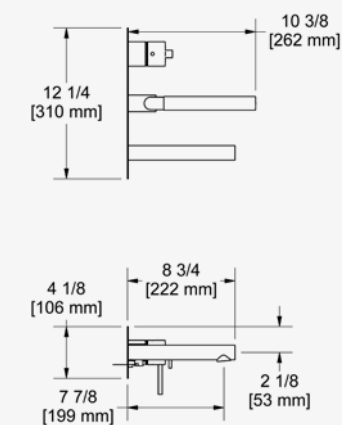

GS21-EM

WALL MOUNTED BATH SHOWER MIXER

G 1/2" inlets.
Thermostatic / pressure balance coaxial cartridge with check valves.
Single function easy clean hand shower.
Two-way no share.
Service valve.
Bath filler: 18.4/min, 3 bar.
Hand shower: 5.2l/min, 3 bar.

RRP (£) EX. VAT

CHROME	GS21C-EM	547.00
BLACK	GS21BK-EM	683.70