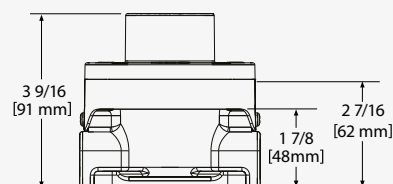

Designed for use with freestanding bath shower mixer.
Rough in only.
G 1/2" inlet.
Test cap.
Limited 5 year warranty.

PRICE INCLUDES:

ROUGH

		RRP (£) EX. VAT
RHBX-EM-IB		80.00

PRICE INCLUDES:

TRIM

		RRP (£) EX. VAT
CHROME	TGS39C-EM	822.50
BLACK	TGS39BK-EM	1,028.10