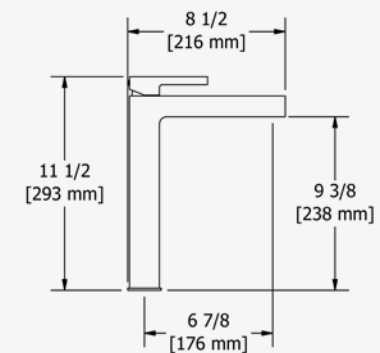

PXL01-EM

TALL SINGLE LEVER BASIN MIXER