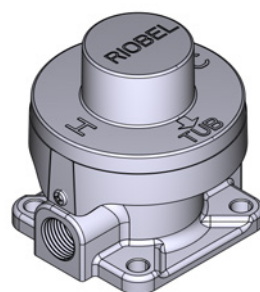

NEW RHBX-EM-IB

CONCEALED INSTALLATION UNIT

Available from 04.2024