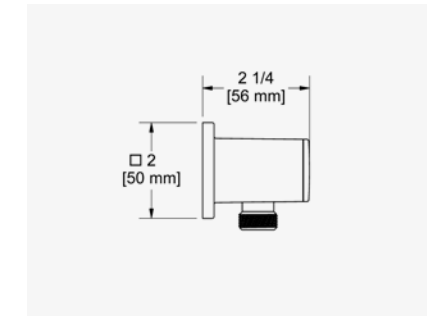

RRP (£) EX. VAT

CHROME R4845C-EM	150.00
BLACK R4845BK-EM	187.50

WALL-MOUNT BATH SPOUT

G 1/2" connection.
Brass.
21.7l/min, 3 bar.

RRP (£) EX. VAT

CHROME PXTQ80C-EM	100.00
BLACK PXTQ80BK-EM	125.00

ELBOW SUPPLY