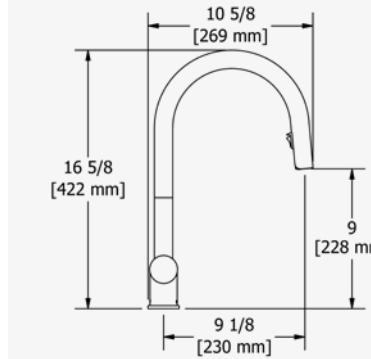

AZ201-EM

PULL-DOWN KITCHEN TAP

Two-jet system on pull-down.
Braided nylon hose with 360 degree rotation.
Integrated swivel.
Stream: 4.5l/min, 3 bar.
Spray: 3.9l/min, 3 bar.

RRP (£) EX. VAT

CHROME	AZ201C-EM	291.50
BLACK	AZ201BK-EM	364.40
S/STEEL	AZ201SS-EM	379.00
B/GOLD	AZ201BG-EM	379.00

Available in CHROME, BLACK, STAINLESS STEEL (PVD) OR BRUSHED GOLD (PVD).

TRATTORIA ROUND COLLECTION

A stylish choice for a working kitchen, the Trattoria offers a wide choice of options to suit any kitchen design. With its gently rounded spout this design lends a softer edge to any kitchen scheme.