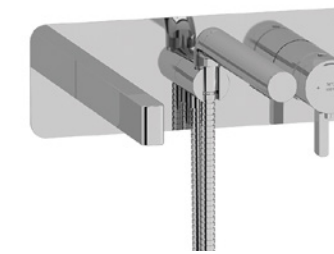

PRICE INCLUDES:

ROUGH

		RRP (£) EX. VAT
RHBX-EM-IB		80.00

PRICE INCLUDES:

TRIM

		RRP (£) EX. VAT
CHROME	TPX39C-EM	1,013.90
BLACK	TPX39BK-EM	1,267.40

PX21-EM

WALL MOUNTED BATH SHOWER MIXER