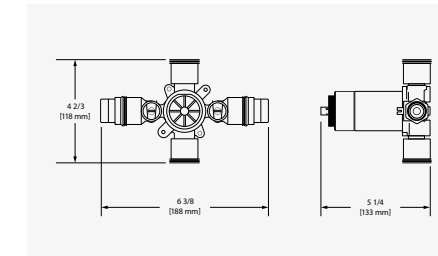

THE GS 323 SHOWER KIT INCLUDES

2-WAY TYPE T/P COAXIAL VALVE ROUGH WITH INSTALLATION BOX

Thermostatic / pressure balance.
Test cap. Service valves.
G 1/2" inlets. Two G 1/2" outlets.
20.7l/min, 3 bar.

R23-EM-IB	RRP (£) EX. VAT	225.00