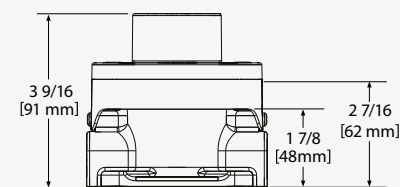

Designed for use with freestanding bath shower mixer.
Rough in only.
G 1/2" inlet.
Test cap.
Limited 5 year warranty.

PRICE INCLUDES:

ROUGH

		RRP (£) EX. VAT
RHBX-EM-IB		80.00

PRICE INCLUDES:

TRIM

		RRP (£) EX. VAT
CHROME	TPB39C-EM	1,287.40
BLACK	TPB39BK-EM	1,609.30