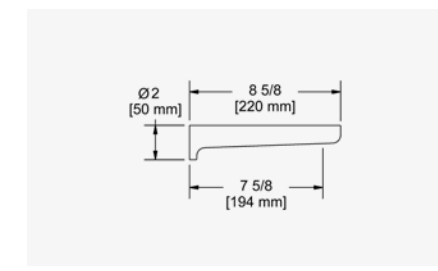

WALL-MOUNT BATH SPOUT

G 1/2" connection.
Brass.
21.7l/min, 3 bar.

RRP (£) EX. VAT

CHROME PB80C-EM	100.00
BLACK PB80BK-EM	125.00