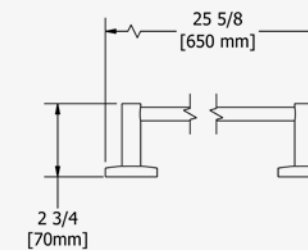

RRP (£) EX. VAT
CHROME VY3C 82.00

VY5

60CM TOWEL RAIL

Four anchor points.
All mounting materials are included.

RRP (£) EX. VAT
CHROME VY5C 94.30

VY6

60CM DOUBLE TOWEL RAIL

Four anchor points.
All mounting materials are included.