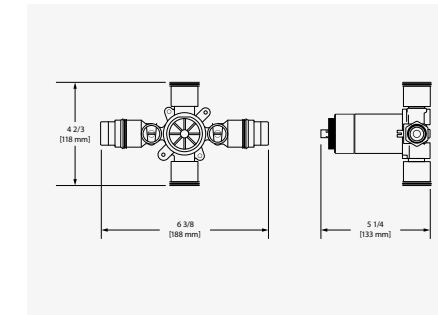

THE PARABOLA 1244 SHOWER KIT INCLUDES

2-WAY TYPE T/P COAXIAL VALVE ROUGH WITH INSTALLATION BOX

Thermostatic / pressure balance.
Test cap.
Service valves.
G 1/2" inlets.
Two G 1/2" outlets.
20.7l/min, 3 bar.

RRP (£) EX. VAT

R23-EM-IB	225.00