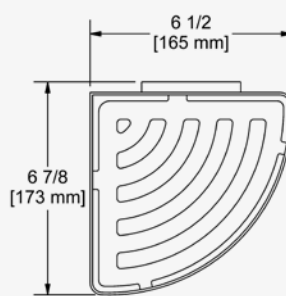

All mounting materials are included. Hidden anchors. Removable.

RRP (£) EX. VAT
CHROME 282C 100.30

284

WALL BASKET