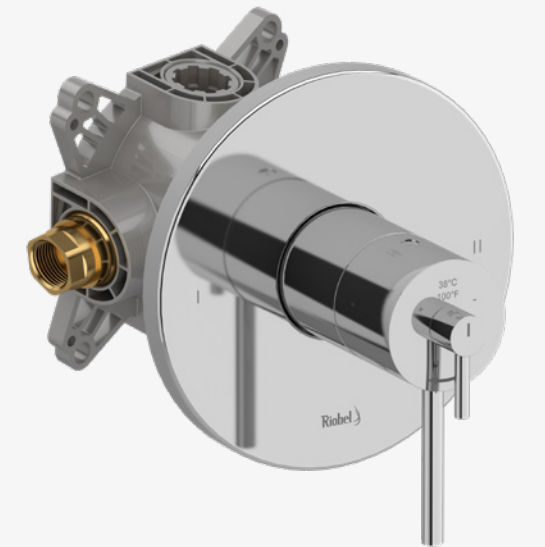

R23 WITH INSTALLATION BOX FEATURES

“Set and forget” temperature memory.

No separate shut-off or diverter valve is required.

Simple access to shut off valves and cartridge replacement.

Test cap, enabling the installer to test valve connections.

Rubber membrane (grout seal) creates additional seal between the wall and the valve.

Installation Box (and valve) can be pre-fitted allowing for later shower kit installation.

Multiple fixing points for easy installation in solid or stud walls.

Suitable for all Riobel shower kits.