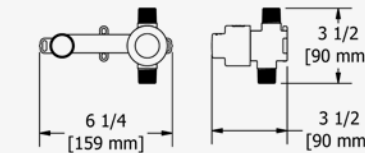

Test cap.
G 1/2" connections.
Unique 360° design means the handle can be installed either side of the spout.
Ceramic cartridge.
Waste kit sold separately (DB160-EM).
6.4l/min, 3 bar.

PRICE INCLUDES:
ROUGH & TRIM