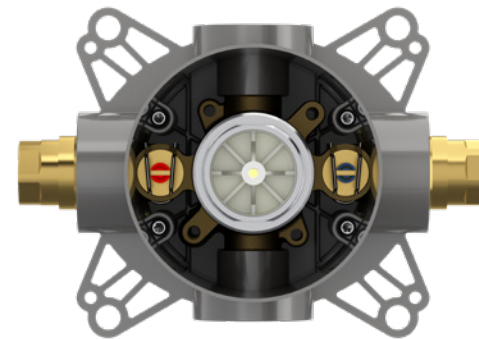

CONTENTS

RIOBEL

BATHROOM COLLECTIONS

Parabola

Paradox

Venty

GS

Accessories

KITCHEN COLLECTIONS

Mythic

Solstice

Ludik

Azure

Trattoria

TECHNICAL INFORMATION

Our Finishes

Shower Valve System

360° Technology

Quick Connect System

Boomerang Technology

Flow Rates

SALES SUPPORT

CONTACT RIOBEL

WELCOME TO THE HOUSE OF ROHL

66

RIOBEL'S R23 VALVE SYSTEM

R23 VALVE SYSTEM WITH INSTALLATION BOX

Precision engineered in Canada, Riobel own the patent to the revolutionary R23 thermostatic / pressure balance valve, which is used on all of our 1244 and 323 shower kits.

This innovative design offers the best of both worlds: stabilising water pressure for steady temperature performance even in the event of a 50% drop in pressure. Temperature control, flow control and divert options are all controlled from the same beautifully designed trim, making it effortless to use and guaranteeing a luxurious shower experience every time.

The R23 valve is enclosed in an Installation Box to provide extra protection against water leakage. The addition of a rubber membrane creates an additional seal between the wall and the valve. The R23 with Installation Box can be pre-installed, providing flexibility to select and fit the shower kit later.