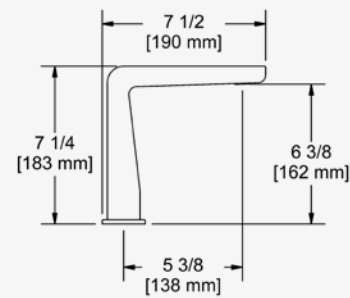

CONTENTS

RIOBEL

BATHROOM COLLECTIONS

Parabola

Paradox

Venty

GS

Accessories

KITCHEN COLLECTIONS

Mythic

Solstice

Ludik

Azure

Trattoria

TECHNICAL INFORMATION

Our Finishes

Shower Valve System

360° Technology

Quick Connect System

Boomerang Technology

Flow Rates

SALES SUPPORT

CONTACT RIOBEL

WELCOME TO THE HOUSE OF ROHL

6
PARABOLA

PBS00-EM

SINGLE LEVER BASIN MIXER

G 1/2" connection flexes.
Supplied with G 3/8" adaptor.
Ceramic cartridge.
Waste kit sold separately (DB160-EM).
4.9/min, 3 bar.

		RRP (£) EX. VAT
CHROME	PBS00C-EM	237.00
BLACK	PBS00BK-EM	296.30