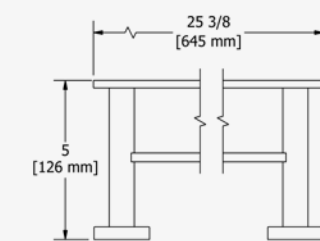

60CM TOWEL RAIL

Four anchor points.
All mounting materials are included.

RRP (£) EX. VAT

CHROME	PX5C	90.10
BLACK	PX5BK	112.60

PX6

60CM DOUBLE TOWEL RAIL

Four anchor points.
All mounting materials are included.