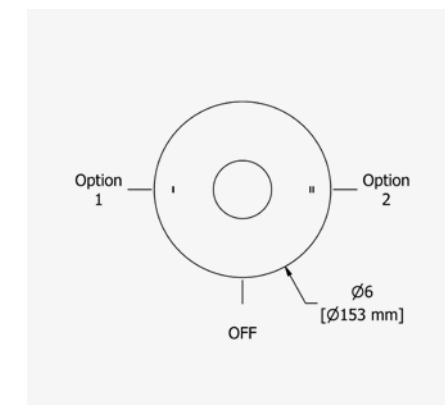

2-WAY NO SHARE TYPE T/P COAXIAL TRIM

Three positions (OFF, 1, 2) no share.
Thermostatic / pressure balance coaxial cartridge with check valves.
Temperature and volume control with diverter.
RRP (£) EX. VAT
CHROME TGS44C-EM 335.00
BLACK TGS44BK-EM 418.80