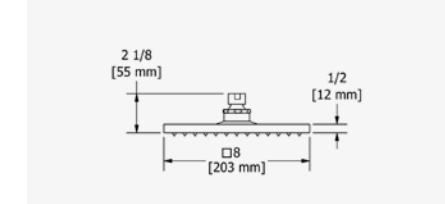

20 X 30CM (8" X 12") SHOWER HEAD
Easy-clean. G 1/2" inlet.
Swivel. 6.7l/min, 3 bar.
RRP (£) EX. VAT
CHROME R495C-EM 150.00