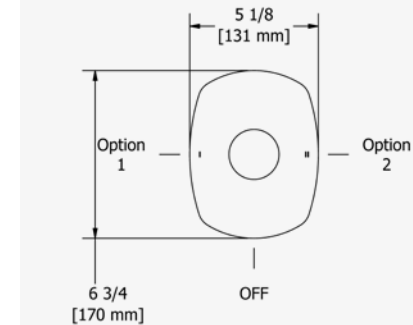

2-WAY NO SHARE TYPE T/P COAXIAL TRIM

Three positions (OFF, 1, 2) no share.
Thermostatic / pressure balance coaxial cartridge with check valves.
Temperature and volume control with diverter.
RRP (£) EX. VAT
CHROME TVY44C-EM 475.00