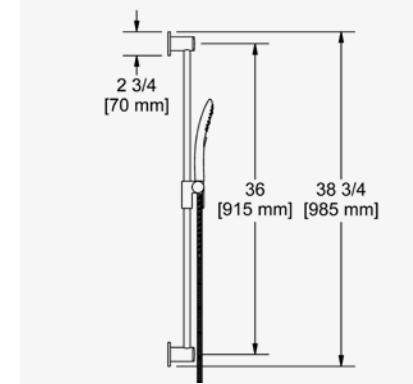

SHOWER RAIL

Easy-clean two-jet hand shower.
150cm (59") double interlock flexible hose, swivel and two check valves.
Ø19mm (¾") slide bar.
Easy-Glide left cursor.
6.85l/min, 3 bar.
RRP (£) EX. VAT
CHROME R8045C-EM 180.00