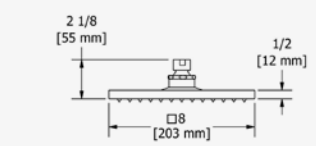

20 X 30CM (8" X 12") SHOWER HEAD
Easy-clean. G 1/2" inlet.
Swivel. 6.7l/min, 3 bar.
RRP (£) EX. VAT
CHROME R495C-EM 150.00