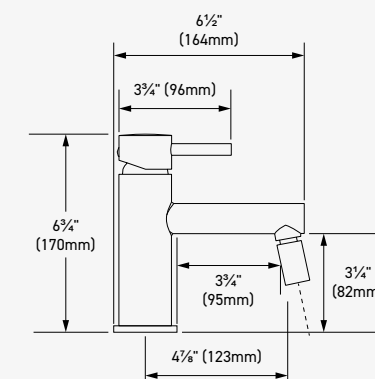

RRP (£) EX. VAT

CHROME	GS00C-EM-B	182.30

45
GS