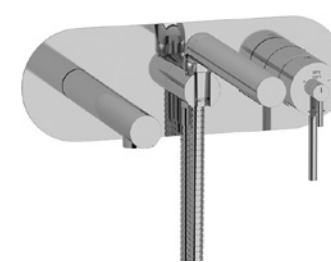

PRICE INCLUDES:

ROUGH

		RRP (£) EX. VAT
RHBX-EM-IB		80.00

PRICE INCLUDES:

TRIM

		RRP (£) EX. VAT
CHROME	TGS39C-EM	822.50
BLACK	TGS39BK-EM	1,028.10

GS21-EM

WALL MOUNTED BATH SHOWER MIXER