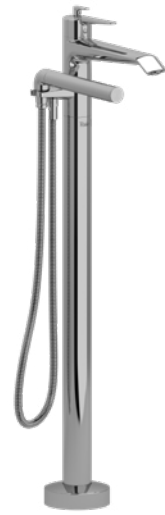

Trattoria

TECHNICAL INFORMATION

Our Finishes

Shower Valve System

360° Technology

Quick Connect System

Boomerang Technology

Flow Rates

SALES SUPPORT

CONTACT RIOBEL

WELCOME TO THE HOUSE OF ROHL

VENTY 32

VY39-EM

FREESTANDING BATH SHOWER MIXER

G 1/2" connections.
 Test cap.
 Drilling hole diameter = 63mm (2 1/2").
 Two check valves.
 Single function easy-clean hand shower.
 Thermostatic coaxial cartridge with check valves.
 Bath filler: 20.6l/min, 3 bar.
 Hand shower: 5.6l/min, 3 bar.