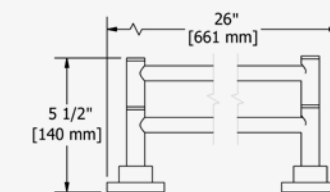

CHROME	ST5C	84.80
BLACK	ST5BK	106.00

ST6

60CM DOUBLE TOWEL RAIL

Four anchor points.
All mounting materials are included.

RRP (£) EX. VAT

CHROME	ST6C	121.90
BLACK	ST6BK	152.40

ST7

TOWEL RING