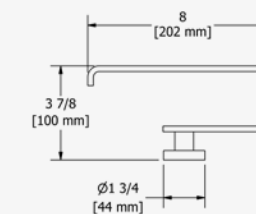

PX7

TOWEL HOOK

Two anchor points.
All mounting materials are included.

RRP (£) EX. VAT

CHROME	PX7C	68.40
BLACK	PX7BK	85.50

27

PARADOX