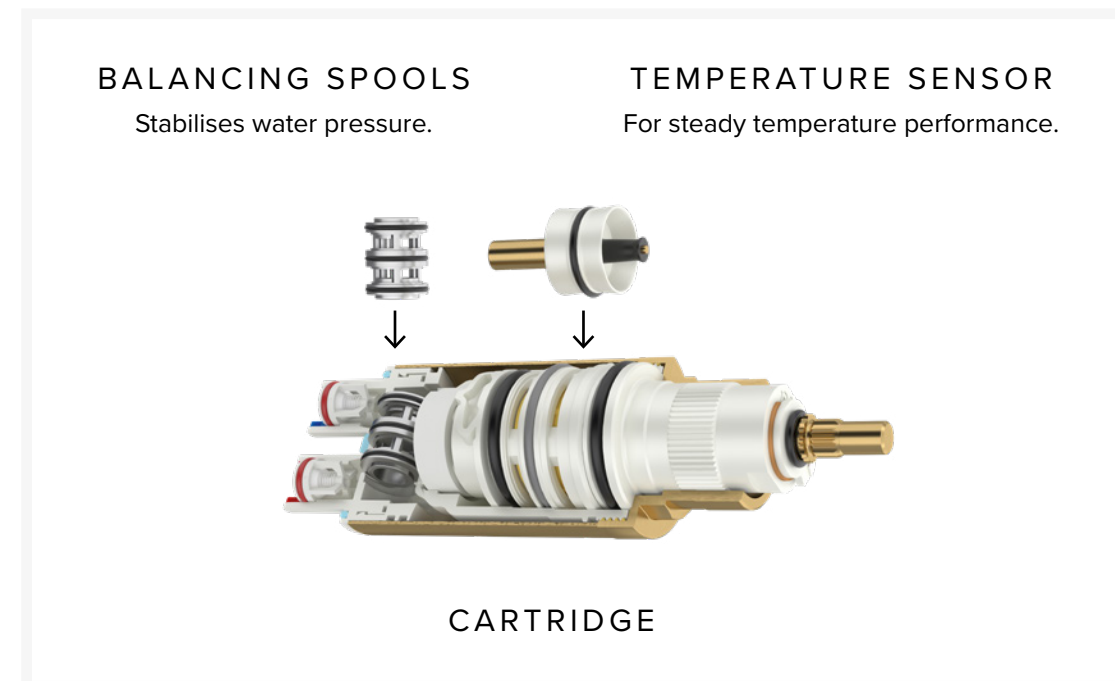

SCAN THE QR CODE TO WATCH THE VIDEO