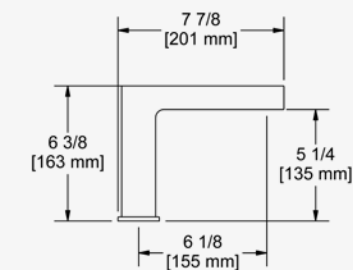

PX08-EM

THREE HOLE BASIN MIXER