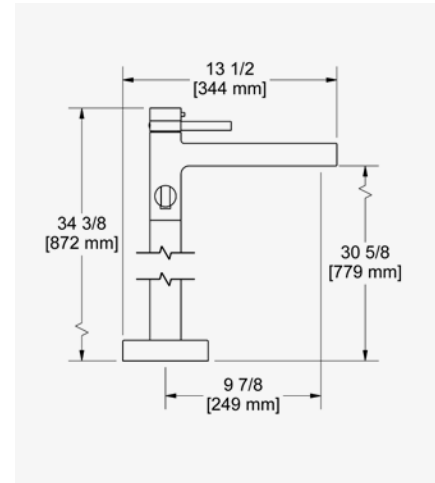

SALES SUPPORT

CONTACT RIOBEL

WELCOME TO THE HOUSE OF ROHL

PARADOX 20

PX39-EM

FREESTANDING BATH SHOWER MIXER

G 1/2" connections.
 Test cap.
 Drilling hole diameter = 63mm (2 1/2").
 Two check valves.
 Single function easy-clean hand shower.
 Thermostatic coaxial cartridge with check valves.
 Bath filler: 20.6l/min, 3 bar.
 Hand shower: 5.6l/min, 3 bar.