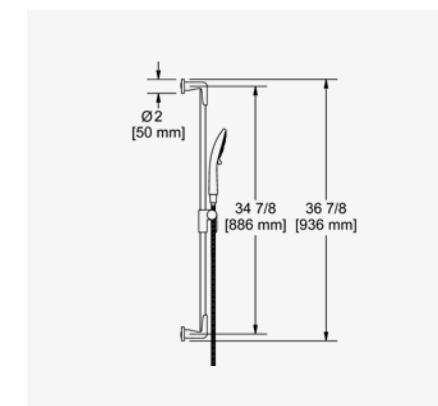

RRP (£) EX. VAT

R23-EM-IB	225.00
------------------	--------

2-WAY NO SHARE TYPE T/P COAXIAL TRIM

Three positions (OFF, 1, 2) no share.
Thermostatic / pressure balance coaxial cartridge with check valves.
Temperature and volume control with diverter.

RRP (£) EX. VAT

CHROME TPB44C-EM	590.00
BLACK TPB44BK-EM	737.50

SHOWER RAIL

Easy-clean two-jet hand shower.
Easy-Glide left cursor.
150cm (59") double interlock flexible hose, swivel and two check valves.
Ø19mm (3/4") slide bar.
5.4l/min, 3 bar.