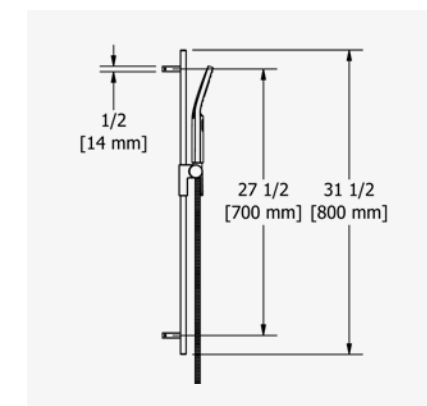

RRP (£) EX. VAT

CHROME TPXTQ44C-EM	325.00
BLACK TPXTQ44BK-EM	406.30

SHOWER RAIL

Easy-clean two-jet hand shower.
150cm (59") double interlock flexible hose, swivel and two check valves.
Rectangular slide bar.
Easy-Glide left cursor.
6.85l/min, 3 bar.