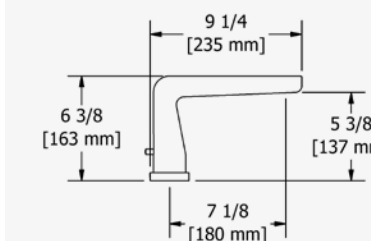

PB66-EM

DECK MOUNTED BATH SHOWER MIXER

G 1/2" connection.
Ceramic cartridge and balancing spool with check valves.
Single function easy-clean hand shower.
Bath filler: 18.7/min, 3 bar.
Hand shower: 6.1/min, 3 bar.