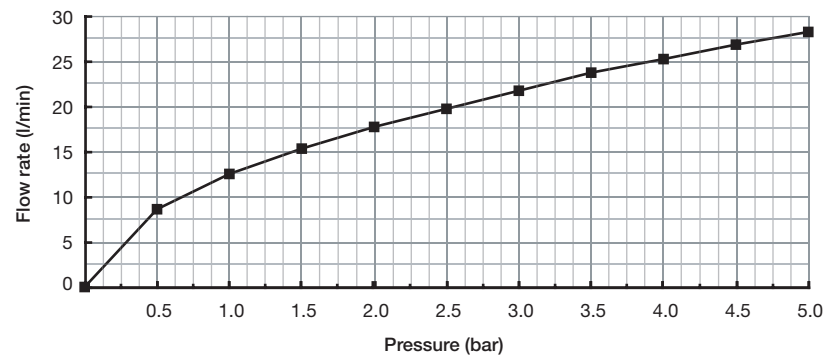

FLOW RATE CHARTS

Venty: Shower KIT1244VY-EM with bath spout

Venty hand shower: R4365-EM

Venty bath spout: VY80-EM

Riobel: R23-EM