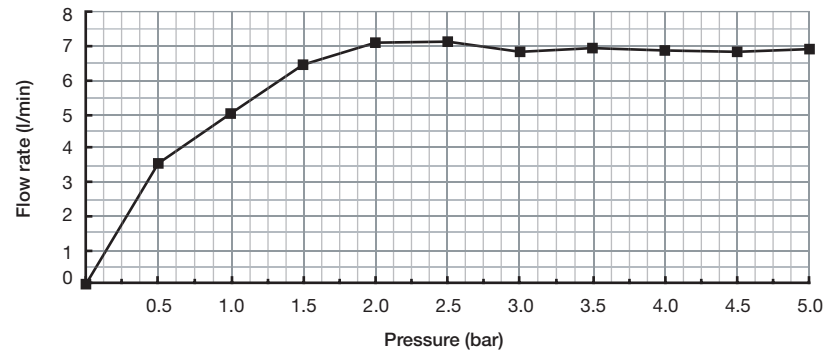

FLOW RATE CHARTS

Venty: Shower KIT1244VY-EM with bath spout

Venty hand shower: R4365-EM

Venty bath spout: VY80-EM

Riobel: R23-EM