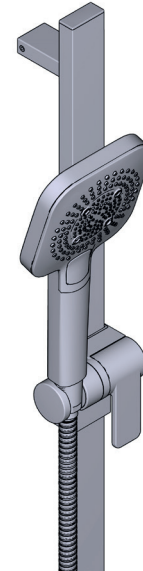

CARACTÉRISTIQUES TECHNIQUES

DESCRIPTION

- Anticalcaire
- Pommeau de douche multi-fonction
- Flexible de douche double agrafage de 150 cm.
  Écrou tournant et 2 clapets anti-retour
- Barre de douche rectangulaire
- Support coulissant, système "Easy Glide"

DÉBIT

- 8 L/min, 3 bar

GARANTIE

- www.riobel.design

Barre de douche

MODÈLES: R4845-EM