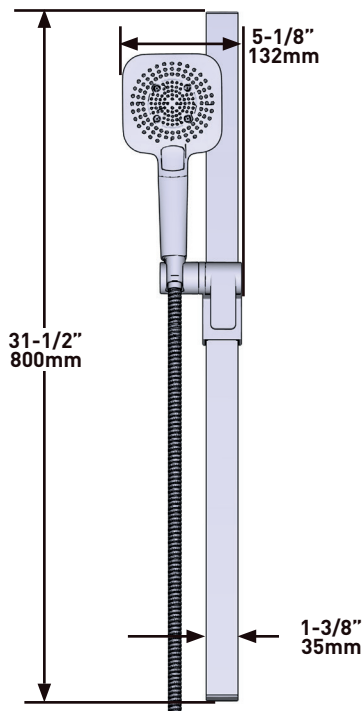

2-Way No Share Type T/P Coaxial Valve Trim

MODELS: TPXTQ44-EM

+44 (0)1952 221 100
www.riobel.design

SPECIFICATIONS

DESCRIPTION

- Test cap
- Service valve
- Rough Only
- Two G 1/2" outlets
- Corresponding trim required to complete
- G1/2" female inlet

WARRANTY

- Visit www.houseofrohl.uk for more information

2-way Type T/P Coaxial Valve Rough

MODEL: R23-EM-IB

+44 (0)1952 221 100
www.riobel.design

DESCRIPTION

- Scale-free
- Multi-function hand shower
- 150 cm (59") double interlock flexible hose, swivel and 2 check valves
- Rectangular slide bar
- Easy-Glide left cursor

FLOW

- 8 L/min, 3 bar

WARRANTY

- www.riobel.design

SPECIFICATIONS

Shower Rail

MODELS: R4845-EM

+44 (0)1952 221 100
www.riobel.design

SPECIFICATIONS

DESCRIPTION

- G1/2" male connection
- Brass

WARRANTY

- www.riobel.design

Wall-Mount Bath Spout

MODELS: PXTQ80-EM

+44 (0)1952 221 100
www.riobel.design