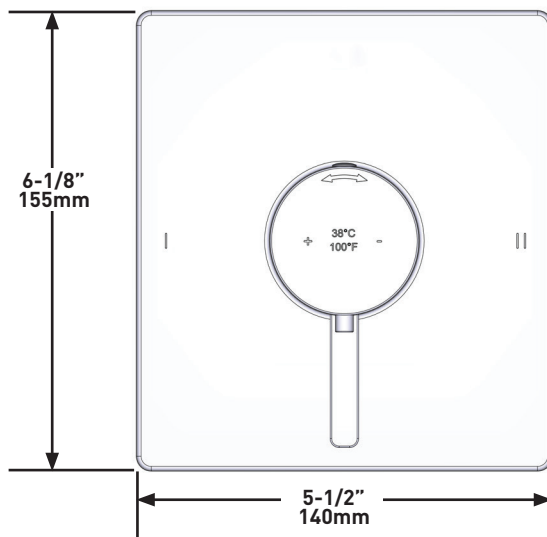

2-Way No Share Type T/P Coaxial Valve Trim

MODELS: TPXTQ44-EM

+44 (0)1952 221 100
www.riobel.design

SPECIFICATIONS

DESCRIPTION

- Test cap
- Service valve
- Rough Only
- Two G 1/2" outlets
- Corresponding trim required to complete
- G1/2" female inlet