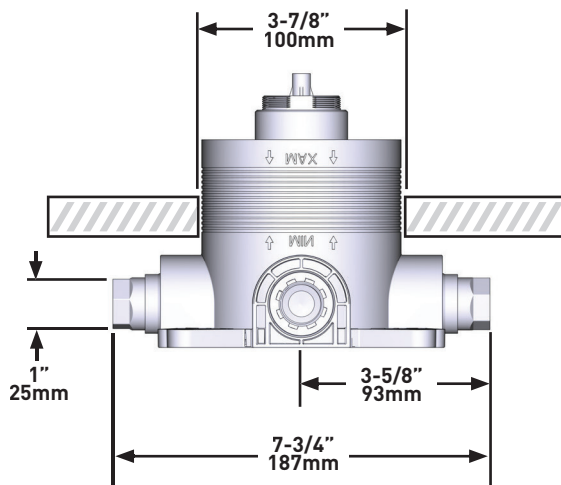

+44 (0)1952 221 100
www.riobel.design