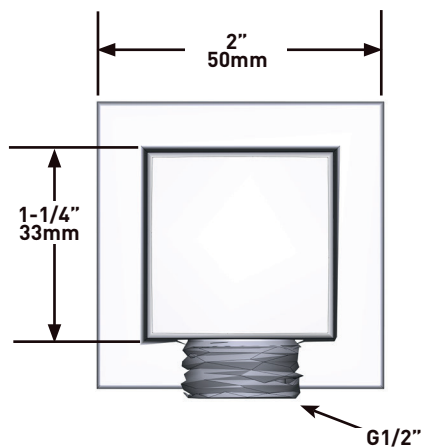

SPECIFICATIONS

DESCRIPTION

- G1/2" female inlet
- G1/2" shank supplied
- Adjustable depth
- G1/2" outlet male

WARRANTY

- www.riobel.design

Elbow Supply

MODELS: R774-EM

+44 (0)1952 221 100
www.riobel.design