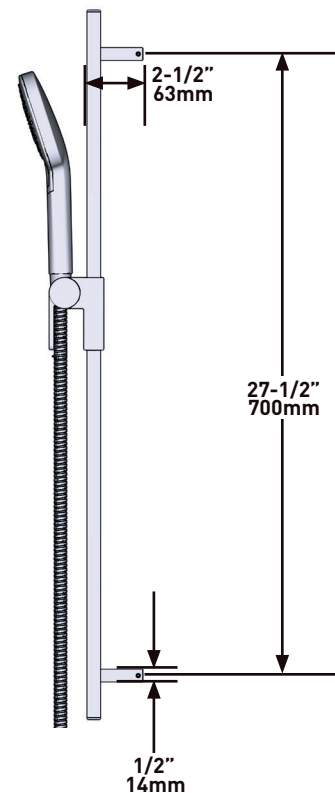

+44 (0)1952 221 100
www.riobel.design