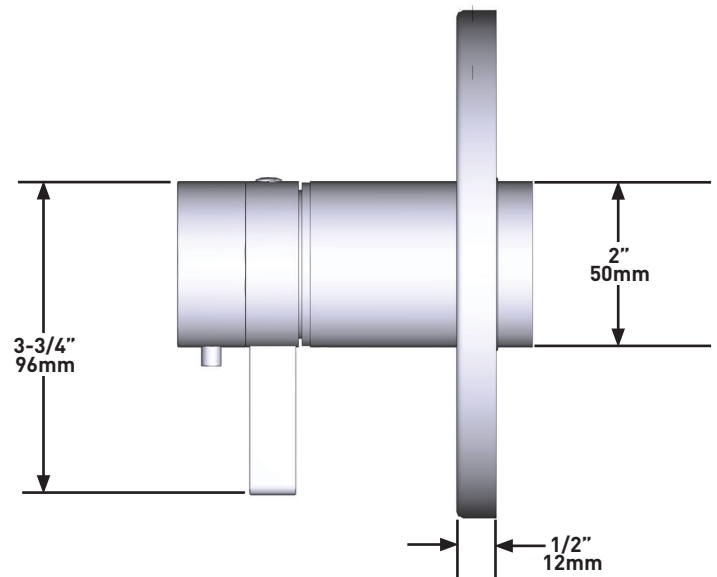

- Thermostatic/pressure balance coaxial cartridge with check valves
- Trim only
- R23-EM-IB rough required to complete
- 3 positions (OFF, 1, 2) no share

FLOW

- 23 L/min, 60psi, 4 bar

WARRANTY

- Visit www.riobel.design for more information

2-Way No Share Type T/P Coaxial Valve Trim

MODELS: TPXTQ44-EM

+44 (0)1952 221 100
www.riobel.design

SPECIFICATIONS

DESCRIPTION

- Test cap
- Service valve
- Rough Only
- Two G 1/2" outlets
- Corresponding trim required to complete
- G1/2" female inlet

WARRANTY

- Visit www.houseofrohl.uk for more information

2-way Type T/P Coaxial Valve Rough

MODEL: R23-EM-IB

+44 (0)1952 221 100
www.riobel.design

DESCRIPTION

- Scale-free
- Multi-function hand shower
- 150 cm (59") double interlock flexible hose, swivel and 2 check valves
- Rectangular slide bar
- Easy-Glide left cursor