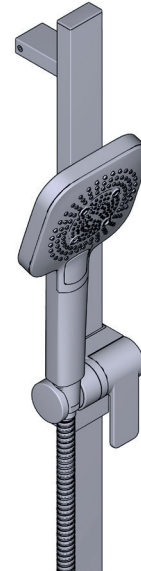

THE PARADOX 1244 SHOWER KIT INCLUDES

- TPXTQ44-EM - 2-Way No Share Type T/P Coaxial Valve Trim
- R23-EM-IB - 2-Way Type T/P Coaxial Valve Rough
- R4845-EM - Shower Rail
- PXTQ80-EM - Wall-Mount Bath Spout
- R774-EM - Elbow Supply

2-Way No Share Type T/P Coaxial Valve Trim

MODELS: TPXTQ44-EM

+44 (0)1952 221 100
www.riobel.design

SPECIFICATIONS

DESCRIPTION

- Test cap
- Service valve
- Rough Only
- Two G 1/2" outlets
- Corresponding trim required to complete
- G1/2" female inlet

WARRANTY

- Visit www.houseofrohl.uk for more information

2-way Type T/P Coaxial Valve Rough

MODEL: R23-EM-IB

+44 (0)1952 221 100
www.riobel.design

DESCRIPTION

- Scale-free
- Multi-function hand shower
- 150 cm (59") double interlock flexible hose, swivel and 2 check valves
- Rectangular slide bar
- Easy-Glide left cursor

FLOW

- 8 L/min, 3 bar

WARRANTY

- www.riobel.design

SPECIFICATIONS

Shower Rail

MODELS: R4845-EM

+44 (0)1952 221 100
www.riobel.design