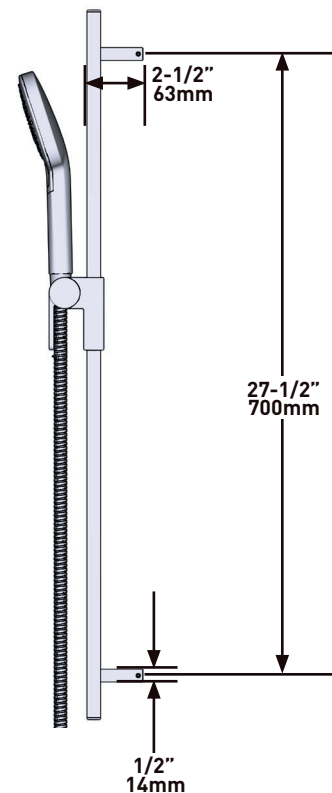

WARRANTY

- Visit www.houseofrohl.uk for more information

2-way Type T/P Coaxial Valve Rough

MODEL: R23-EM-IB

+44 (0)1952 221 100
www.riobel.design

DESCRIPTION

- Scale-free
- Multi-function hand shower
- 150 cm (59") double interlock flexible hose, swivel and 2 check valves
- Rectangular slide bar
- Easy-Glide left cursor

FLOW

- 8 L/min, 3 bar

WARRANTY

- www.riobel.design

SPECIFICATIONS

Shower Rail

MODELS: R4845-EM

+44 (0)1952 221 100
www.riobel.design

FLUSSO

- 8 L/min, 3 bar

GARANZIA

- www.riobel.design

SPECIFICHE

Asta doccia

MODELLI: R4845-EM

+44 (0)1952 221 100
www.riobel.design