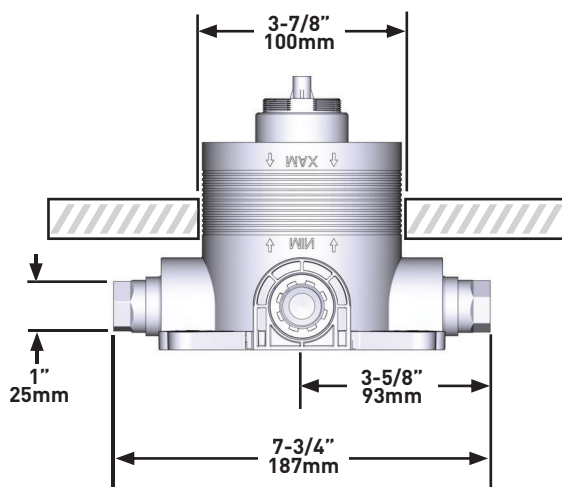

2-Way No Share Type T/P Coaxial Valve Trim

MODELS: TPXTQ44-EM

+44 (0)1952 221 100
www.riobel.design

SPECIFICATIONS

DESCRIPTION

- Test cap
- Service valve
- Rough Only
- Two G 1/2" outlets
- Corresponding trim required to complete
- G1/2" female inlet

WARRANTY

- Visit www.houseofrohl.uk for more information

2-way Type T/P Coaxial Valve Rough

MODEL: R23-EM-IB

+44 (0)1952 221 100
www.riobel.design

DESCRIPTION

- Scale-free
- Multi-function hand shower
- 150 cm (59") double interlock flexible hose, swivel and 2 check valves
- Rectangular slide bar
- Easy-Glide left cursor