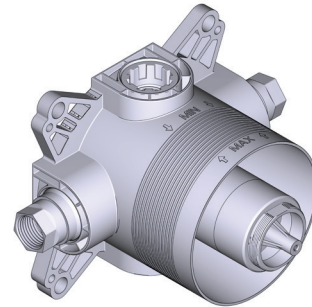

THE PARADOX 1244 SHOWER KIT INCLUDES

- TPXTQ44-EM - 2-Way No Share Type T/P Coaxial Valve Trim
- R23-EM-IB - 2-Way Type T/P Coaxial Valve Rough
- R4845-EM - Shower Rail
- PXTQ80-EM - Wall-Mount Bath Spout
- R774-EM - Elbow Supply

- Thermostatic/pressure balance coaxial cartridge with check valves
- Trim only
- R23-EM-IB rough required to complete
- 3 positions (OFF, 1, 2) no share

FLOW

- 23 L/min, 60psi, 4 bar

WARRANTY

- Visit www.riobel.design for more information

2-Way No Share Type T/P Coaxial Valve Trim

MODELS: TPXTQ44-EM

+44 (0)1952 221 100
www.riobel.design

SPECIFICATIONS

DESCRIPTION

- Test cap
- Service valve
- Rough Only
- Two G 1/2" outlets
- Corresponding trim required to complete
- G1/2" female inlet

WARRANTY

- Visit www.houseofrohl.uk for more information

2-way Type T/P Coaxial Valve Rough

MODEL: R23-EM-IB

+44 (0)1952 221 100
www.riobel.design

DESCRIPTION

- Scale-free
- Multi-function hand shower
- 150 cm (59") double interlock flexible hose, swivel and 2 check valves
- Rectangular slide bar
- Easy-Glide left cursor