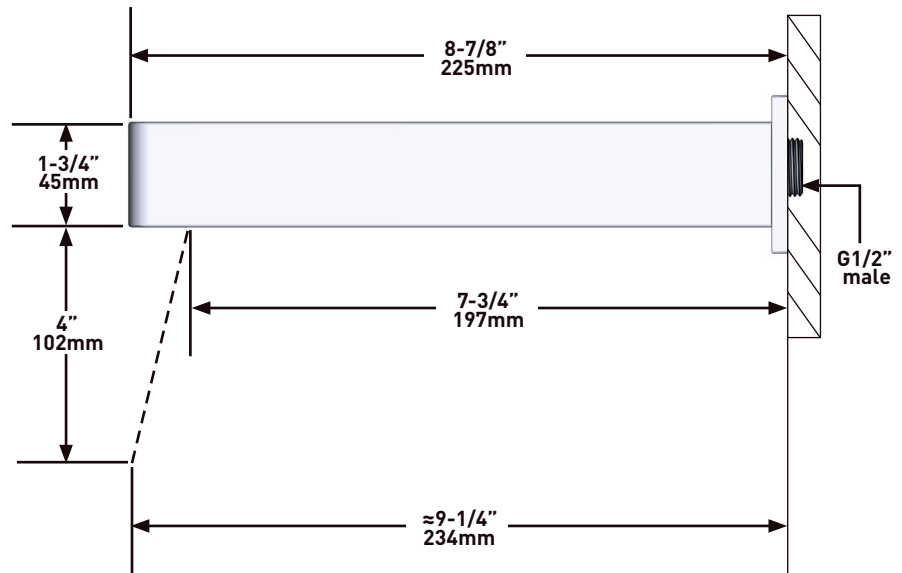

+44 (0)1952 221 100
www.riobel.design