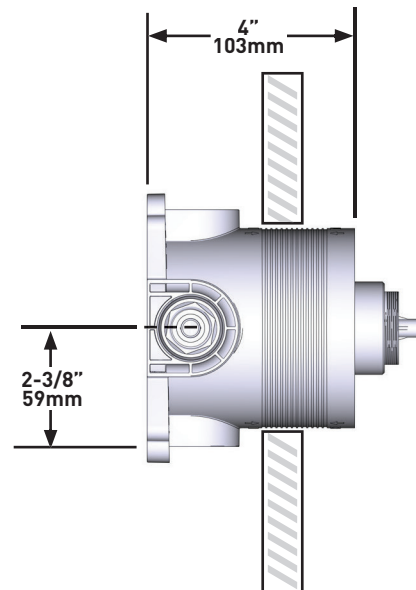

2-Way No Share Type T/P Coaxial Valve Trim

MODELS: TPXTQ44-EM

+44 (0)1952 221 100
www.riobel.design

SPECIFICATIONS

DESCRIPTION

- Test cap
- Service valve
- Rough Only
- Two G 1/2" outlets
- Corresponding trim required to complete
- G1/2" female inlet

WARRANTY

- Visit www.houseofrohl.uk for more information

2-way Type T/P Coaxial Valve Rough

MODEL: R23-EM-IB

+44 (0)1952 221 100
www.riobel.design

DESCRIPTION

- Scale-free
- Multi-function hand shower
- 150 cm (59") double interlock flexible hose, swivel and 2 check valves
- Rectangular slide bar
- Easy-Glide left cursor