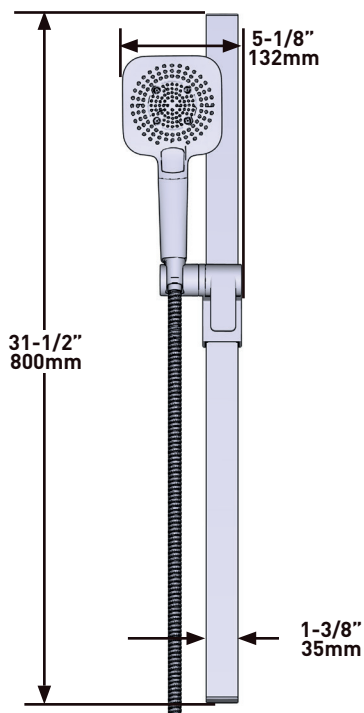

+44 (0)1952 221 100
www.riobel.design