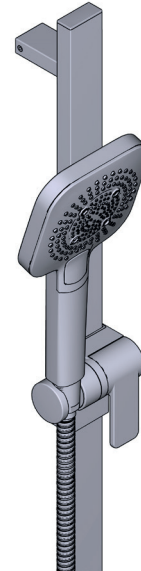

DESCRIZIONE

- Ugelli facili da pulire
- Doccetta multi-funzione
- Tubo flessibile doccia 150cm con snodo e 2 valvole
- Asta doccia rettangolare
- Cursore sinistro Easy-Glide

FLUSSO

- 8 L/min, 3 bar

GARANZIA

- www.riobel.design

SPECIFICHE

Asta doccia

MODELLI: R4845-EM