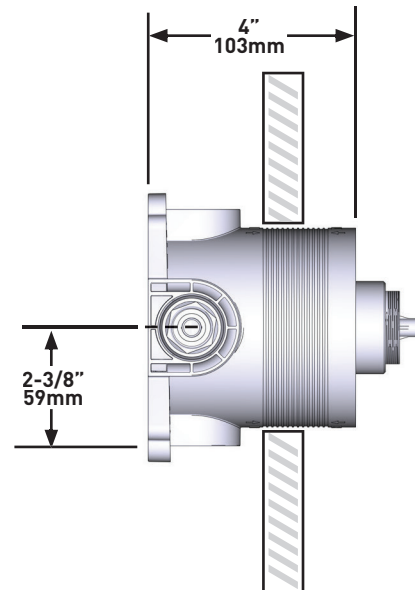

+44 (0)1952 221 100
www.riobel.design