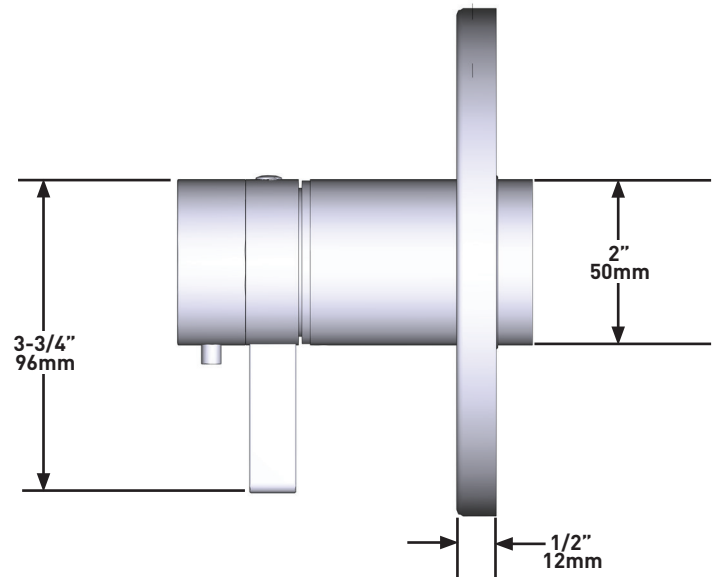

+44 (0)1952 221 100
www.riobel.design