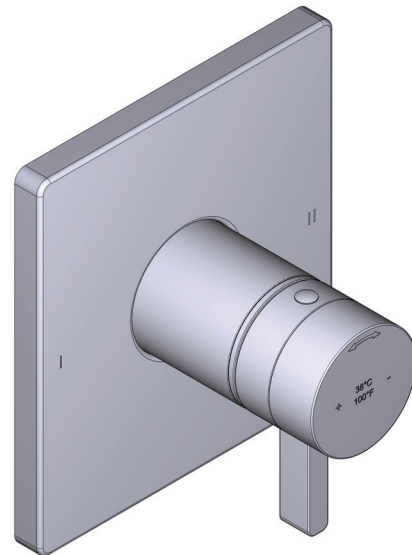

THE PARADOX 1244 SHOWER KIT INCLUDES

- TPXTQ44-EM - 2-Way No Share Type T/P Coaxial Valve Trim
- R23-EM-IB - 2-Way Type T/P Coaxial Valve Rough
- R4845-EM - Shower Rail
- PXTQ80-EM - Wall-Mount Bath Spout
- R774-EM - Elbow Supply

- Thermostatic/pressure balance coaxial cartridge with check valves
- Trim only
- R23-EM-IB rough required to complete
- 3 positions (OFF, 1, 2) no share

FLOW

- 23 L/min, 60psi, 4 bar

WARRANTY

- Visit www.riobel.design for more information

2-Way No Share Type T/P Coaxial Valve Trim

MODELS: TPXTQ44-EM

+44 (0)1952 221 100
www.riobel.design

SPECIFICATIONS

DESCRIPTION

- Test cap
- Service valve
- Rough Only
- Two G 1/2" outlets
- Corresponding trim required to complete
- G1/2" female inlet

WARRANTY

- Visit www.houseofrohl.uk for more information

2-way Type T/P Coaxial Valve Rough

MODEL: R23-EM-IB

+44 (0)1952 221 100
www.riobel.design

DESCRIPTION

- Scale-free
- Multi-function hand shower
- 150 cm (59") double interlock flexible hose, swivel and 2 check valves
- Rectangular slide bar
- Easy-Glide left cursor