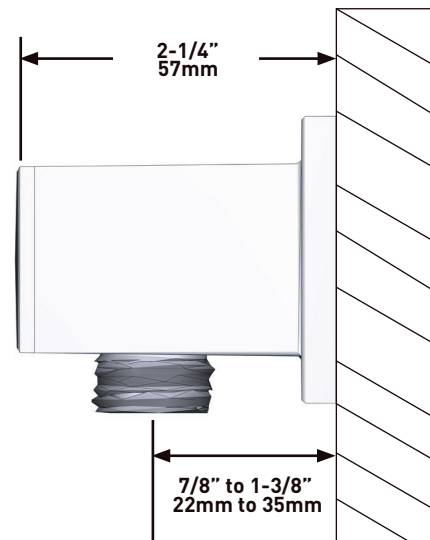

SPECIFICATIONS

DESCRIPTION

- G1/2" female inlet
- G1/2" shank supplied
- Adjustable depth
- G1/2" outlet male

WARRANTY

- www.riobel.design

Elbow Supply

MODELS: R774-EM

+44 (0)1952 221 100
www.riobel.design