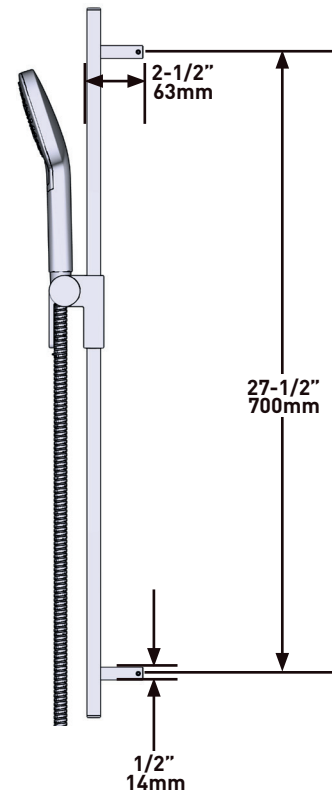

2-Way No Share Type T/P Coaxial Valve Trim

MODELS: TPXTQ44-EM

+44 (0)1952 221 100
www.riobel.design

SPECIFICATIONS

DESCRIPTION

- Test cap
- Service valve
- Rough Only
- Two G 1/2" outlets
- Corresponding trim required to complete
- G1/2" female inlet

WARRANTY

- Visit www.houseofrohl.uk for more information

2-way Type T/P Coaxial Valve Rough

MODEL: R23-EM-IB

+44 (0)1952 221 100
www.riobel.design

DESCRIPTION

- Scale-free
- Multi-function hand shower
- 150 cm (59") double interlock flexible hose, swivel and 2 check valves
- Rectangular slide bar
- Easy-Glide left cursor

FLOW

- 8 L/min, 3 bar

WARRANTY

- www.riobel.design

SPECIFICATIONS

Shower Rail

MODELS: R4845-EM

+44 (0)1952 221 100
www.riobel.design

SPECIFICATIONS

DESCRIPTION

- G1/2" female inlet
- G1/2" shank supplied
- Adjustable depth
- G1/2" outlet male

WARRANTY

- www.riobel.design

Elbow Supply

MODELS: R774-EM

+44 (0)1952 221 100
www.riobel.design