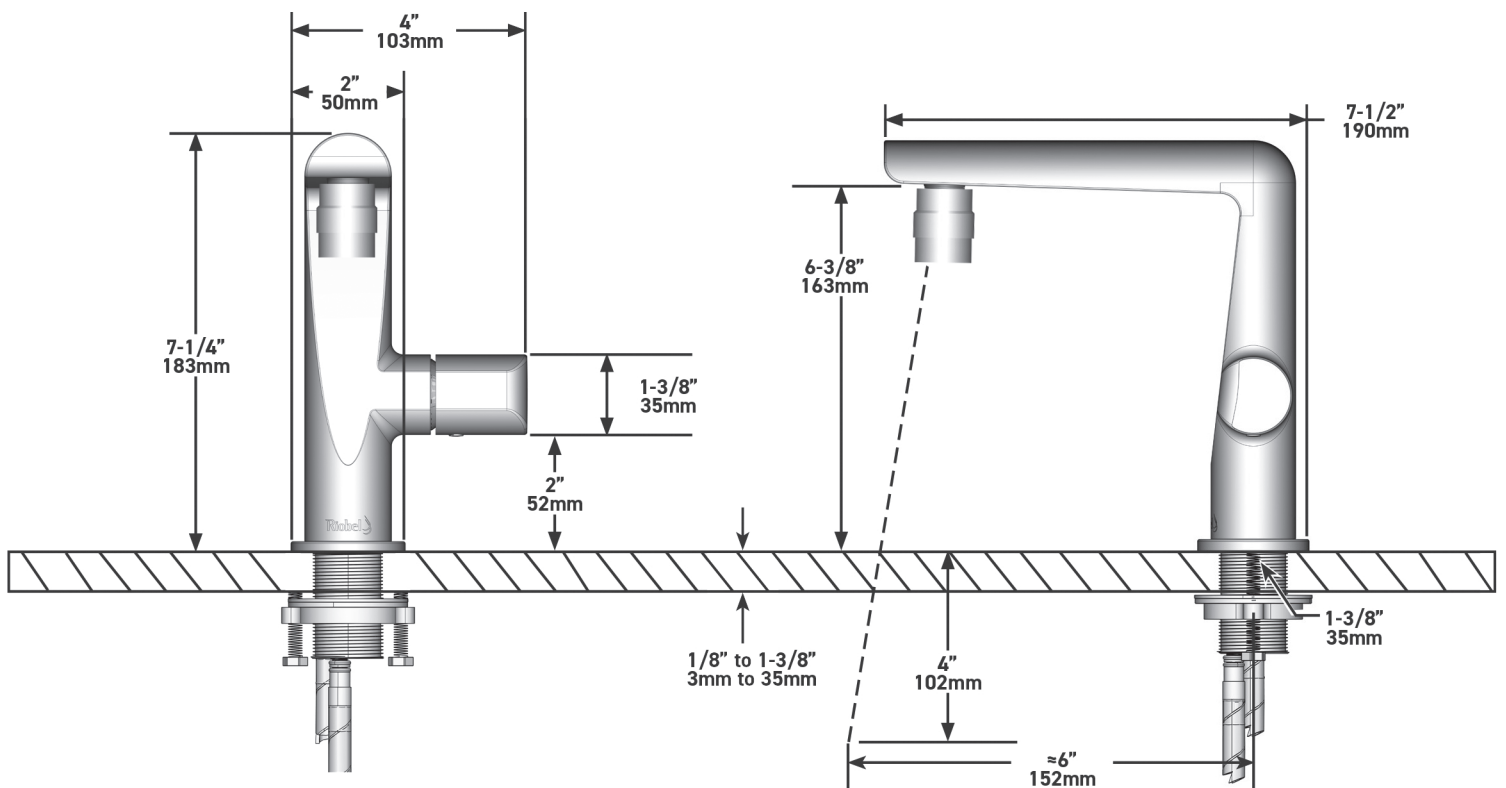

Bidet Mixer

Models: PBS00-EM-B