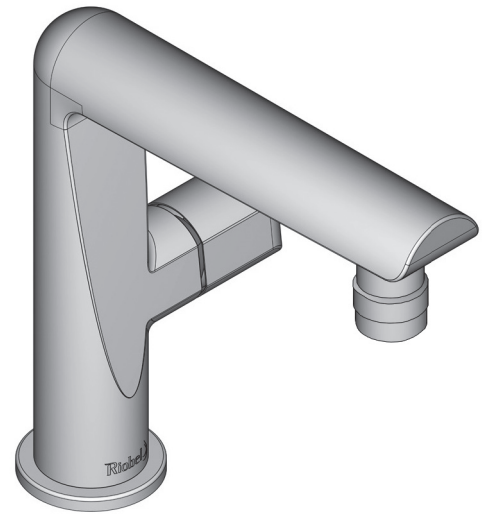

SPECIFICATIONS

DESCRIPTION

- G1/2" connection flexes
- Supplied with G3/8" adaptor
- Ceramic cartridge
- Waste kit sold separately (DB160-EM)

FLOW

- 8.3 L/min, 60psi, 4 bar

WARRANTY

- www.riobel.design