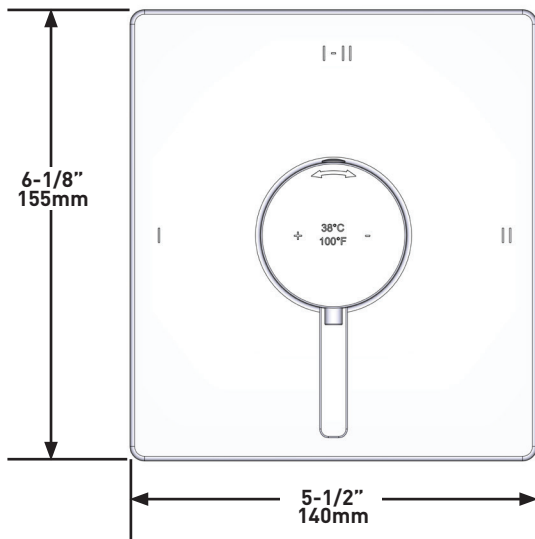

+44 (0)1952 221 100
www.riobel.design