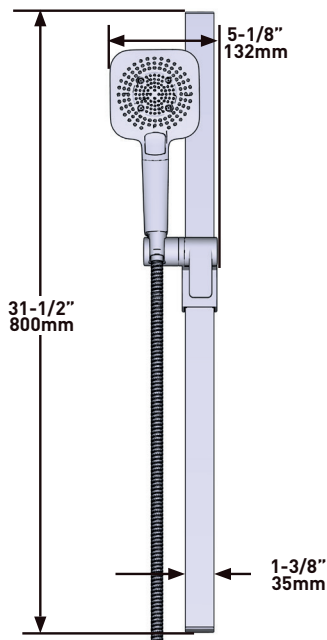

+44 (0)1952 221 100
www.riobel.design