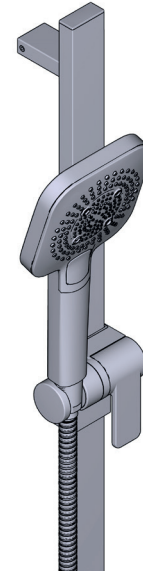

TECHNISCHE DATEN

BESCHREIBUNG

- Easy-Clean-Noppen
- Multifunktions-Handbrause
- 150 cm flexibler, doppelwandiger Schlauch mit Drehgelenk und 2 Anschlüssen
- Brausestangenschieber
- "Easy-Glide" Brausehalter

DURCHFLUSSMENGE

- 8 L/min, 3 bar

GARANTIE

- www.riobel.design

Brausestange

MODELLE: R4845-EM