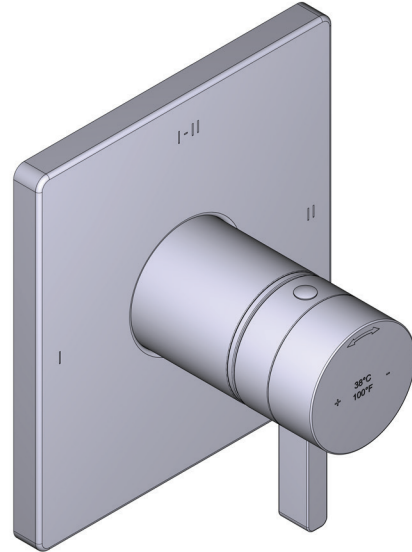

SPECIFICATIONS

DESCRIPTION

- Thermostatic/pressure balance coaxial cartridge with check valves
- Trim only
- R23-EM-IB rough required to complete
- 4 positions (OFF, 1, 1 and 2, 2) share

FLOW

- 24 L/min, 60psi, 4 bar

WARRANTY

- Visit www.riobel.design for more information

2-Way No Share Type T/P Coaxial Valve Trim

MODELS TPXTQ23-EM