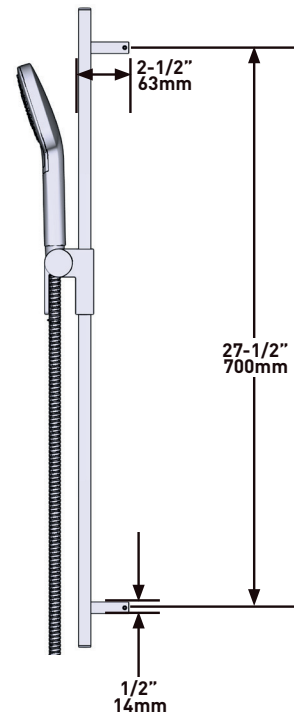

+44 (0)1952 221 100
www.riobel.design

A DISTINCTIVE MEMBER OF THE HOUSE OF ROHL