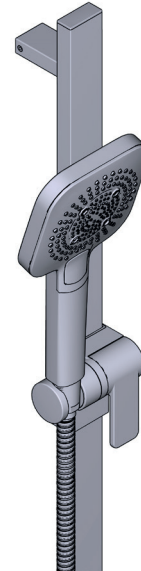

SPECIFICATIONS

DESCRIPTION

- Scale-free
- Multi-function hand shower
- 150 cm (59") double interlock flexible hose, swivel and 2 check valves
- Rectangular slide bar
- Easy-Glide left cursor

FLOW

- 8 L/min, 3 bar

WARRANTY

- www.riobel.design

Shower Rail

MODELS: R4845-EM