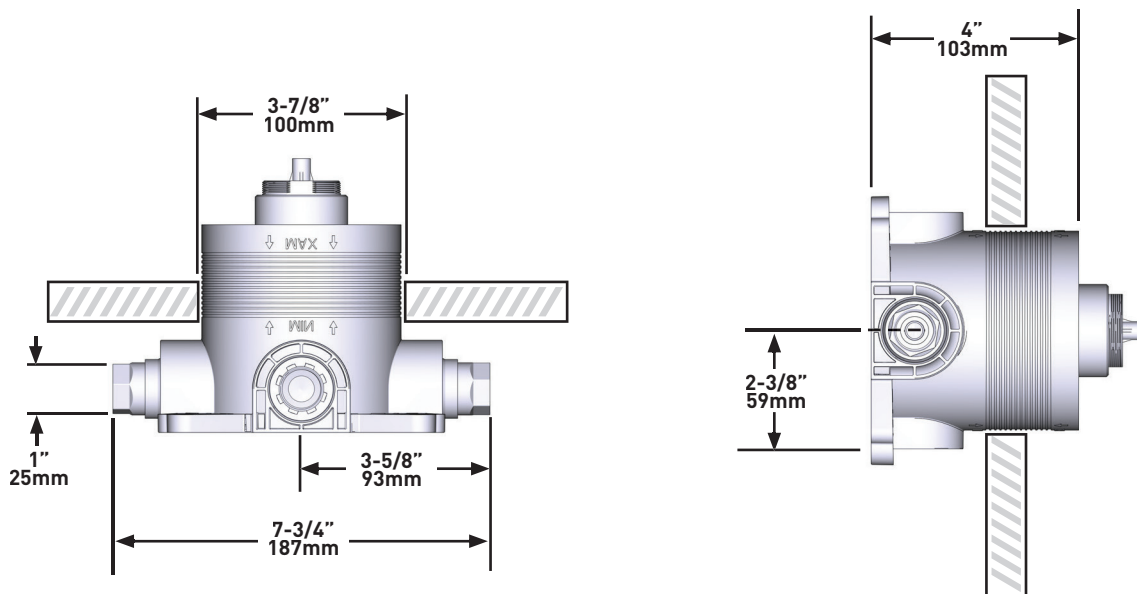

+44 (0)1952 221 100
www.riobel.design

A DISTINCTIVE MEMBER OF THE HOUSE OF ROHL