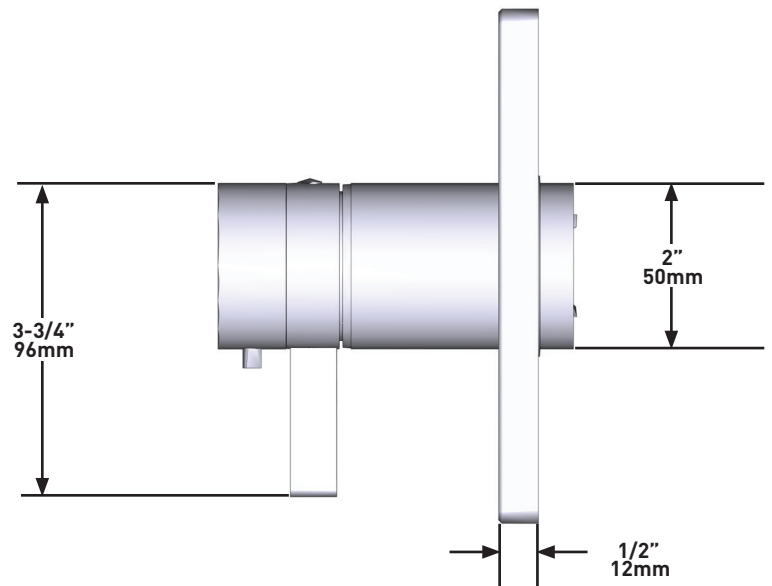

+44 (0)1952 221 100
www.riobel.design