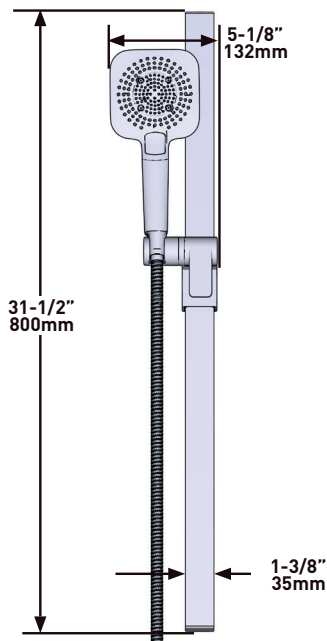

+44 (0)1952 221 100
www.riobel.design

A DISTINCTIVE MEMBER OF THE HOUSE OF ROHL