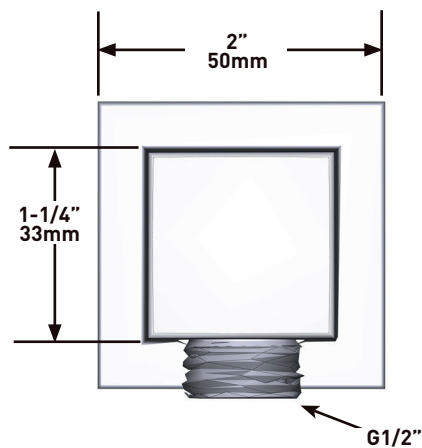

- G1/2" female inlet
- G1/2" shank supplied
- Adjustable depth
- G1/2" outlet male

WARRANTY

- www.riobel.design

Elbow Supply

MODELS: R774-EM

+44 (0)1952 221 100
www.riobel.design

A DISTINCTIVE MEMBER OF THE HOUSE OF ROHL