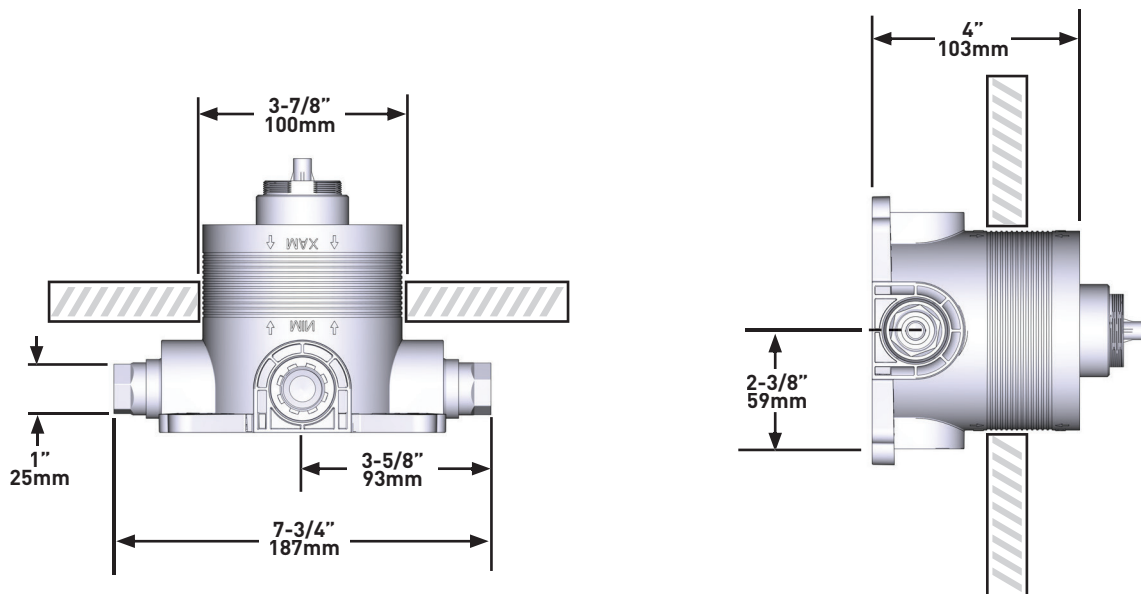

THE PARADOX 323 SHOWER KIT INCLUDES

- TPXTQ23-EM - 2-Way Type T/P Coaxial Valve Trim
- R23-EM-IB - 2-Way Type T/P Coaxial Valve Rough
- R4845-EM - Shower Rail
- R543-EM - 40cm (16") Square Shower Arm
- R488-EM - 20cm (8") Shower Head
- R774-EM - Elbow Supply

DESCRIPTION

- Test cap
- Service valve
- Rough Only
- Two G 1/2" outlets
- Corresponding trim required to complete
- G1/2" female inlet

WARRANTY

- Visit www.houseofrohl.uk for more information

2-way Type T/P Coaxial Valve Rough

MODEL: R23-EM-IB

+44 (0)1952 221 100
www.riobel.design

SPECIFICATIONS

DESCRIPTION

- Scale-free
- Multi-function hand shower
- 150 cm (59") double interlock flexible hose, swivel and 2 check valves
- Rectangular slide bar
- Easy-Glide left cursor

SPECIFICATIONS

DESCRIPTION

- G1/2" male connection
- Square rosette

WARRANTY

- www.riobel.design

40cm (16") Square Shower Arm

MODELS: R543-EM

+44 (0)1952 221 100
www.riobel.design