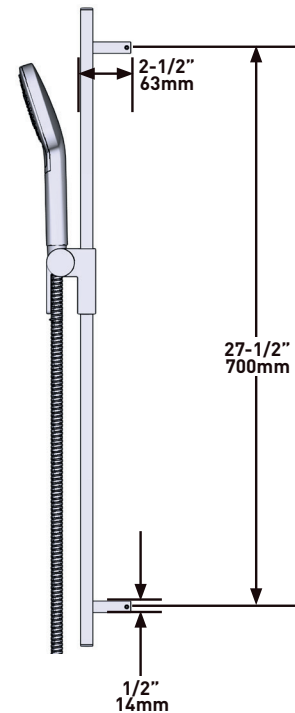

+44 (0)1952 221 100
www.riobel.design