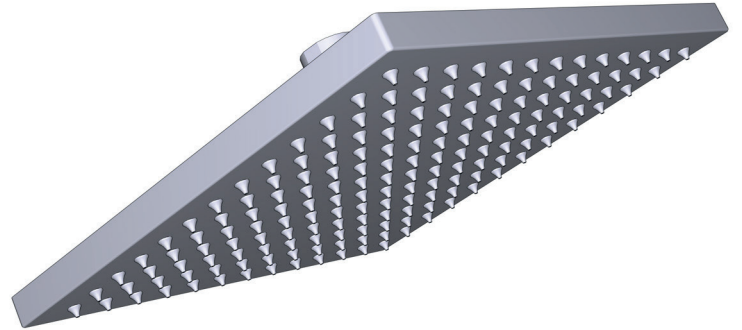

SPECIFICATIONS

DESCRIPTION

- Scale-free
- Swivel
- G1/2 inlet female

FLOW

- 6.7 L/min, 3 bar

STANDARD

- Compliant to European standard EN1112:2008
- Certified to acoustic and flow rate class P-IX 326/IZ
- In process of certifying to DVGW regulations for materials in contact with drinking water

WARRANTY

- www.riobel.design

20cm (8") Shower Head

MODELS R488-EM