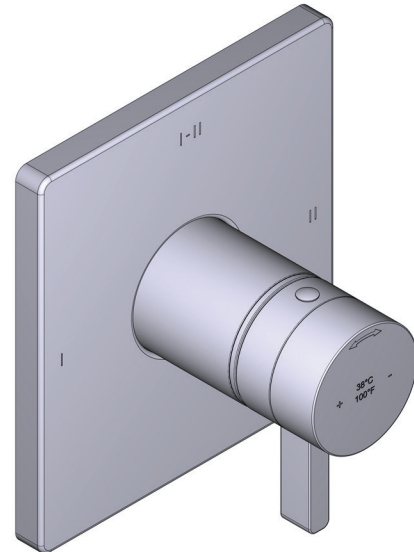

SPECIFICHE

DESCRIZIONE

- Cartuccia coassiale con valvole di controllo Termostatica/pressione
- Solo parte esterna
- Parte interna necessaria per R23-EM-IB
- 4 posizioni (off, 1, 1+2, 2)

FLUSSO

- 24 L/min, 60psi, 4 bar

GARANZIA

- Per maggiori informazioni visita www.riobel.design

Valvola coassiale 2 vie di tipo T/P parte esterna

MODELLI: TPXTQ23-EM