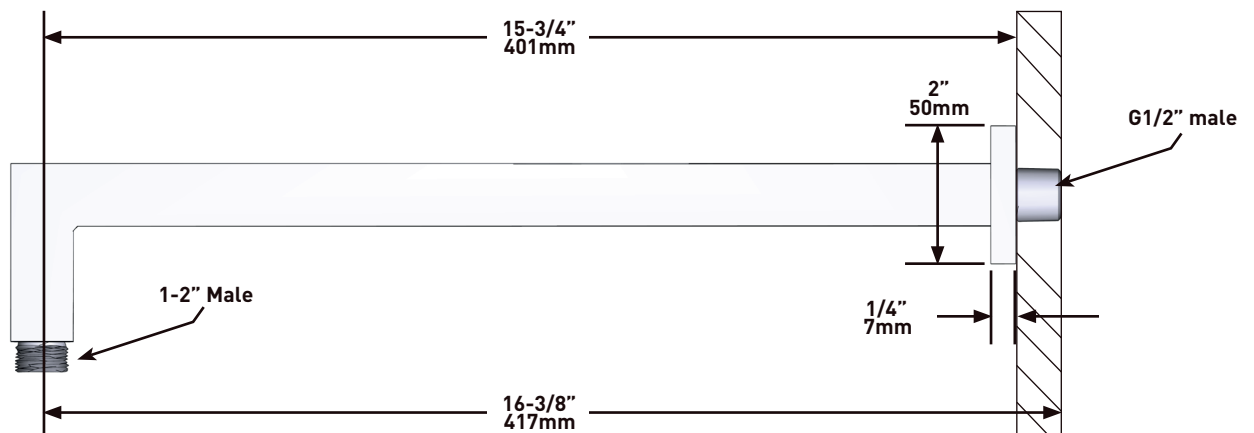

SPECIFICATIONS

DESCRIPTION

- G1/2" male connection
- Square rosette

WARRANTY

- www.riobel.design

40cm (16") Square Shower Arm

MODELS: R543-EM

+44 (0)1952 221 100
www.riobel.design

A DISTINCTIVE MEMBER OF THE HOUSE OF ROHL

SPECIFICATIONS

DESCRIPTION

- Scale-free
- Swivel
- G1/2 inlet female

FLOW

- 6.7 L/min, 3 bar

STANDARD

- Compliant to European standard EN1112:2008
- Certified to acoustic and flow rate class P-IX 326/IZ
- In process of certifying to DVGW regulations for materials in contact with drinking water