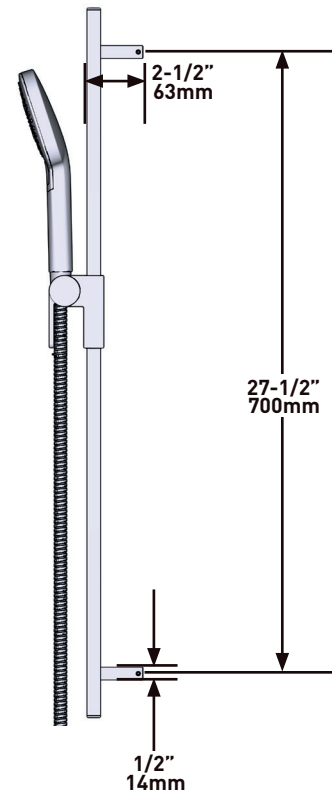

+44 (0)1952 221 100
www.riobel.design