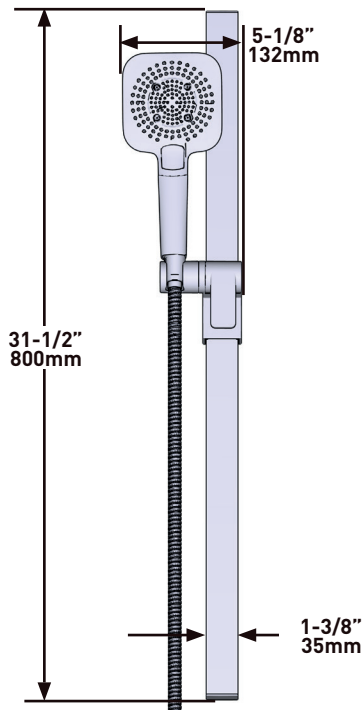

+44 (0)1952 221 100
www.riobel.design