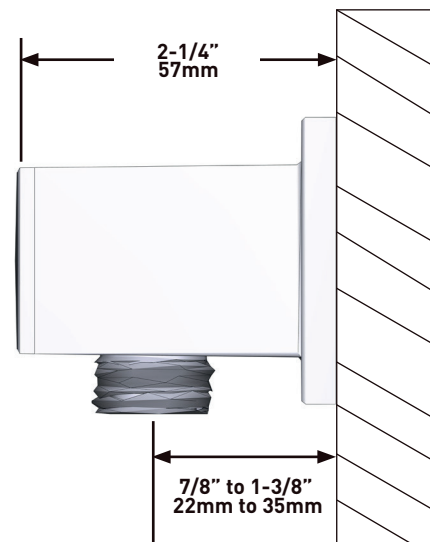

A DISTINCTIVE MEMBER OF THE HOUSE OF ROHL

SPECIFICATIONS

DESCRIPTION

- Scale-free
- Swivel
- G1/2 inlet female

FLOW

- 6.7 L/min, 3 bar

STANDARD

- Compliant to European standard EN1112:2008
- Certified to acoustic and flow rate class P-IX 326/IZ
- In process of certifying to DVGW regulations for materials in contact with drinking water

WARRANTY

- www.riobel.design

20cm (8") Shower Head

MODELS R488-EM

+44 (0)1952 221 100
www.riobel.design

A DISTINCTIVE MEMBER OF THE HOUSE OF ROHL

SPECIFICATIONS

DESCRIPTION

- G1/2" female inlet
- G1/2" shank supplied
- Adjustable depth
- G1/2" outlet male

WARRANTY

- www.riobel.design

Elbow Supply

MODELS: R774-EM

+44 (0)1952 221 100
www.riobel.design

A DISTINCTIVE MEMBER OF THE HOUSE OF ROHL