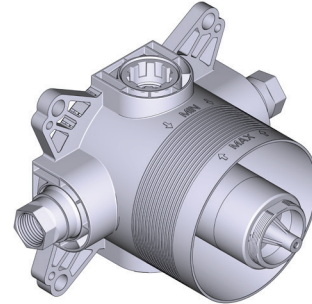

THE PARADOX 323 SHOWER KIT INCLUDES

- TPXTQ23-EM - 2-Way Type T/P Coaxial Valve Trim
- R23-EM-IB - 2-Way Type T/P Coaxial Valve Rough
- R4845-EM - Shower Rail
- R543-EM - 40cm (16") Square Shower Arm
- R488-EM - 20cm (8") Shower Head
- R774-EM - Elbow Supply

FLOW

- 24 L/min, 60psi, 4 bar

WARRANTY

- Visit www.riobel.design for more information

2-Way No Share Type T/P Coaxial Valve Trim

MODELS TPXTQ23-EM

+44 (0)1952 221 100
www.riobel.design

SPECIFICATIONS

DESCRIPTION

- Test cap
- Service valve
- Rough Only
- Two G 1/2" outlets
- Corresponding trim required to complete
- G1/2" female inlet

WARRANTY

- Visit www.houseofrohl.uk for more information

2-way Type T/P Coaxial Valve Rough

MODEL: R23-EM-IB

+44 (0)1952 221 100
www.riobel.design

SPECIFICATIONS

DESCRIPTION

- Scale-free
- Multi-function hand shower
- 150 cm (59") double interlock flexible hose, swivel and 2 check valves
- Rectangular slide bar
- Easy-Glide left cursor