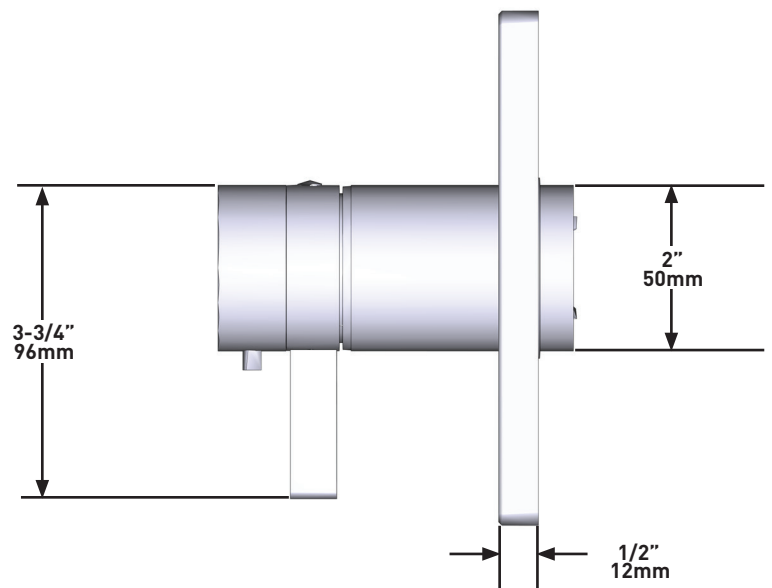

+44 (0)1952 221 100
www.riobel.design