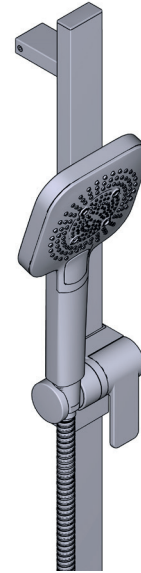

CARACTÉRISTIQUES TECHNIQUES

DESCRIPTION

- Anticalcaire
- Pommeau de douche multi-fonction
- Flexible de douche double agrafage de 150 cm.
  Écrou tournant et 2 clapets anti-retour
- Barre de douche rectangulaire
- Support coulissant, système "Easy Glide"

DÉBIT

- 8 L/min, 3 bar

GARANTIE

- www.riobel.design

Barre de douche

MODÈLES: R4845-EM