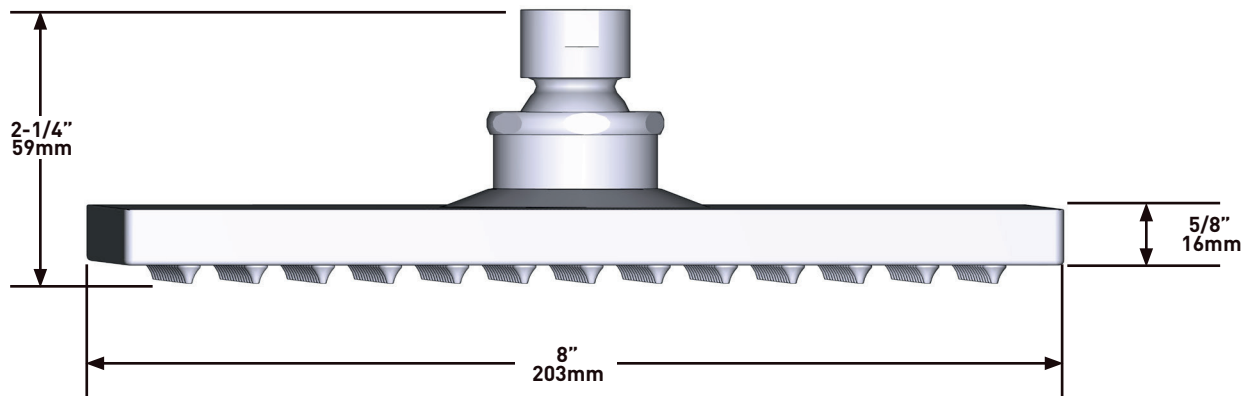

SPECIFICATIONS

DESCRIPTION

- G1/2" male connection
- Square rosette

WARRANTY

- www.riobel.design

40cm (16") Square Shower Arm

MODELS: R543-EM

+44 (0)1952 221 100
www.riobel.design

A DISTINCTIVE MEMBER OF THE HOUSE OF ROHL

SPECIFICATIONS

DESCRIPTION

- Scale-free
- Swivel
- G1/2 inlet female

FLOW

- 6.7 L/min, 3 bar

STANDARD

- Compliant to European standard EN1112:2008
- Certified to acoustic and flow rate class P-IX 326/IZ
- In process of certifying to DVGW regulations for materials in contact with drinking water

WARRANTY

- www.riobel.design

20cm (8") Shower Head

MODELS R488-EM

+44 (0)1952 221 100
www.riobel.design

A DISTINCTIVE MEMBER OF THE HOUSE OF ROHL

SPECIFICATIONS

DESCRIPTION