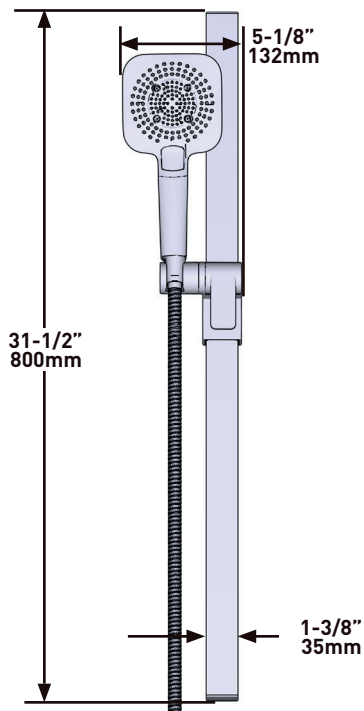

+44 (0)1952 221 100
www.riobel.design