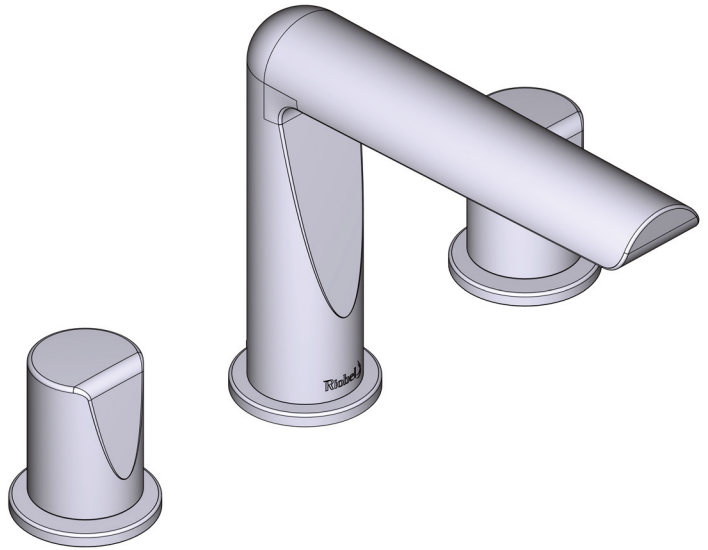

SPECIFICATIONS

DESCRIPTION

- G1/2" connection flexes
- Supplied with G3/8" adaptor
- Ceramic cartridge
- Waste kit sold separately (DB160-EM)

FLOW

- 5.0 L/min, 3 bar

STANDARD

- Compliant to European standard EN817:2008
- Acoustic class: I
- Flow class: O
- Kiwa UK 2308729
- DVGW DW-6501D00025
- PA-IX 10063/IO

WARRANTY

- www.riobel.design