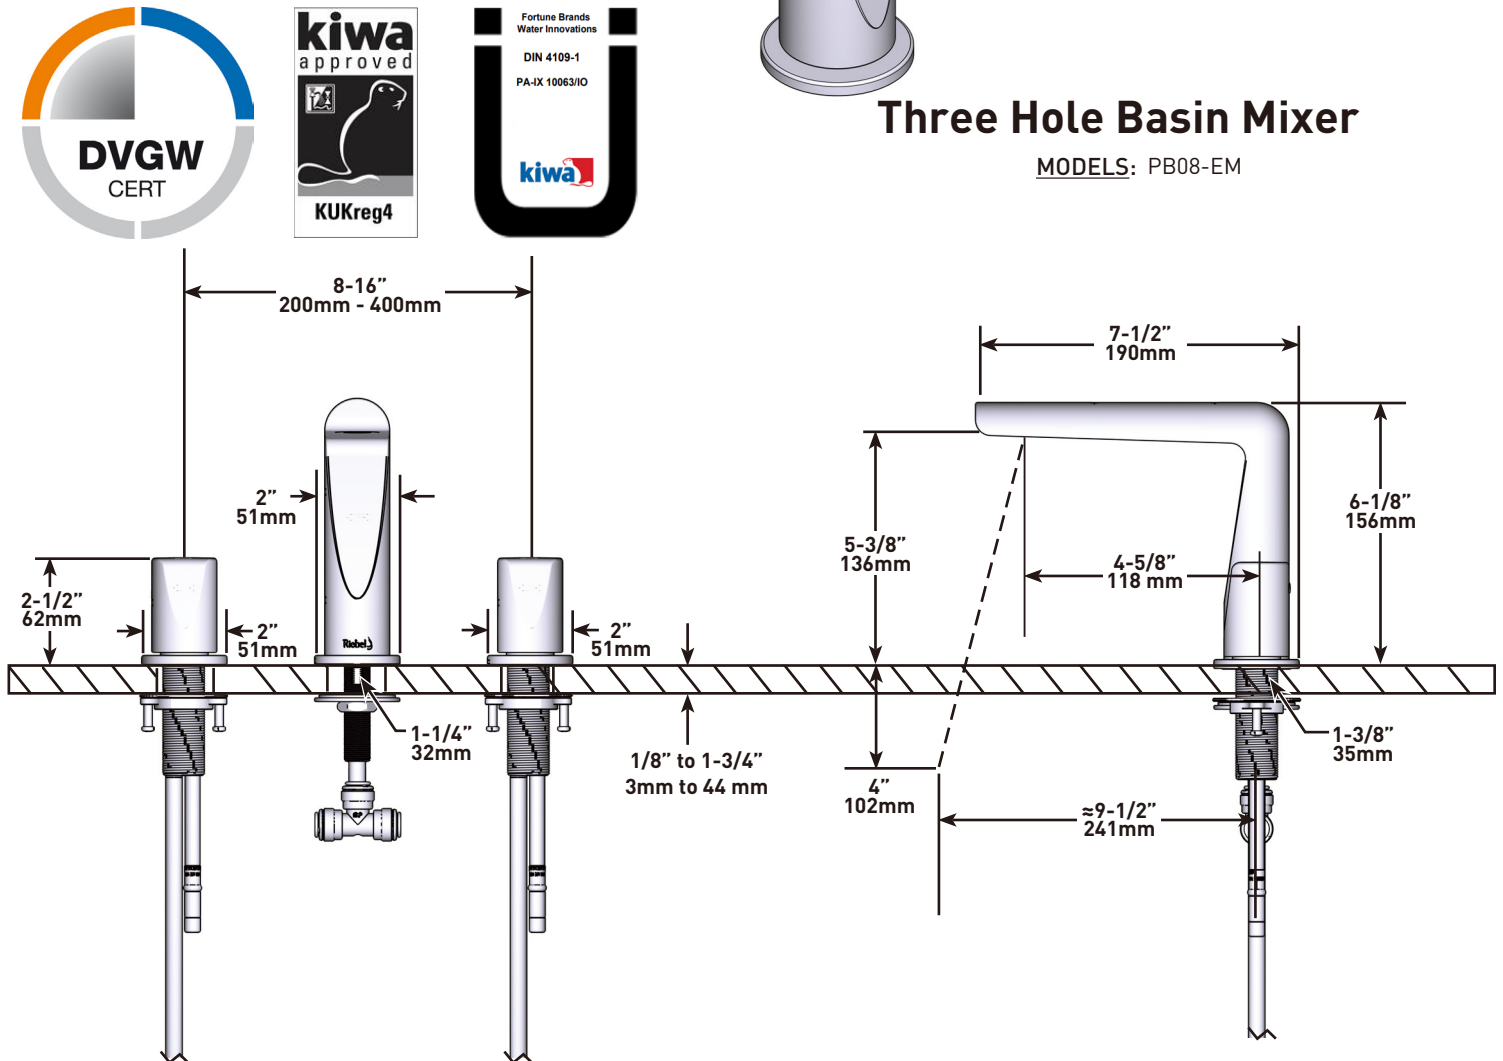

Three Hole Basin Mixer

MODELS: PB08-EM

+ 44 (0) 1952 221 100

www.riobel.design

A DISTINCTIVE MEMBER OF THE HOUSE OF ROHL