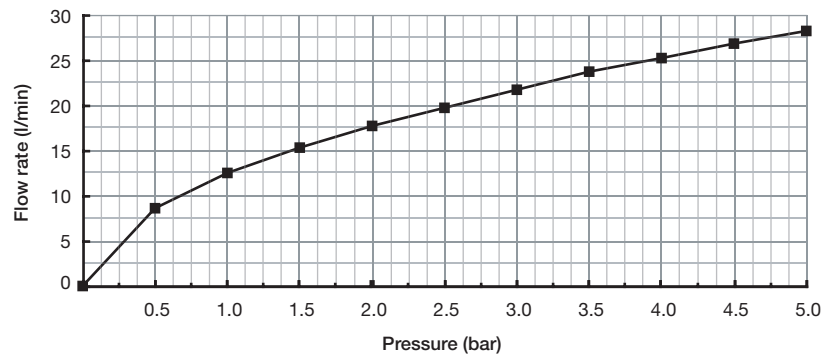

FLOW RATE CHARTS

Paradox: Shower KIT1244PXTQ-EM with bath spout

Paradox hand shower: R4845-EM

Paradox bath spout: PXTQ80-EM

Thermostatic / pressure balance valve: R23-EM