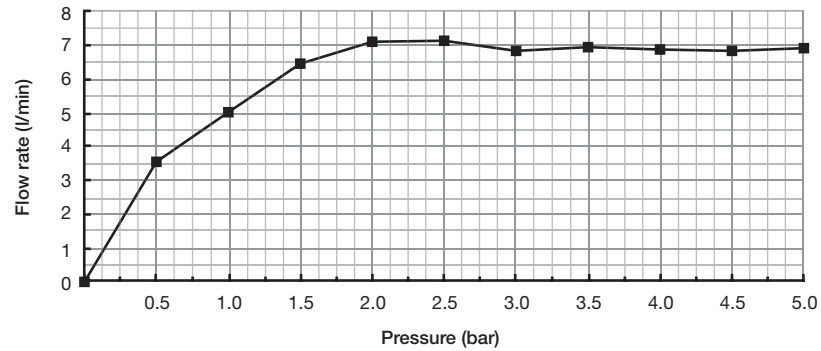

FLOW RATE CHARTS

Paradox: Shower KIT1244PXTQ-EM with bath spout

Paradox hand shower: R4845-EM

Paradox bath spout: PXTQ80-EM

Thermostatic / pressure balance valve: R23-EM