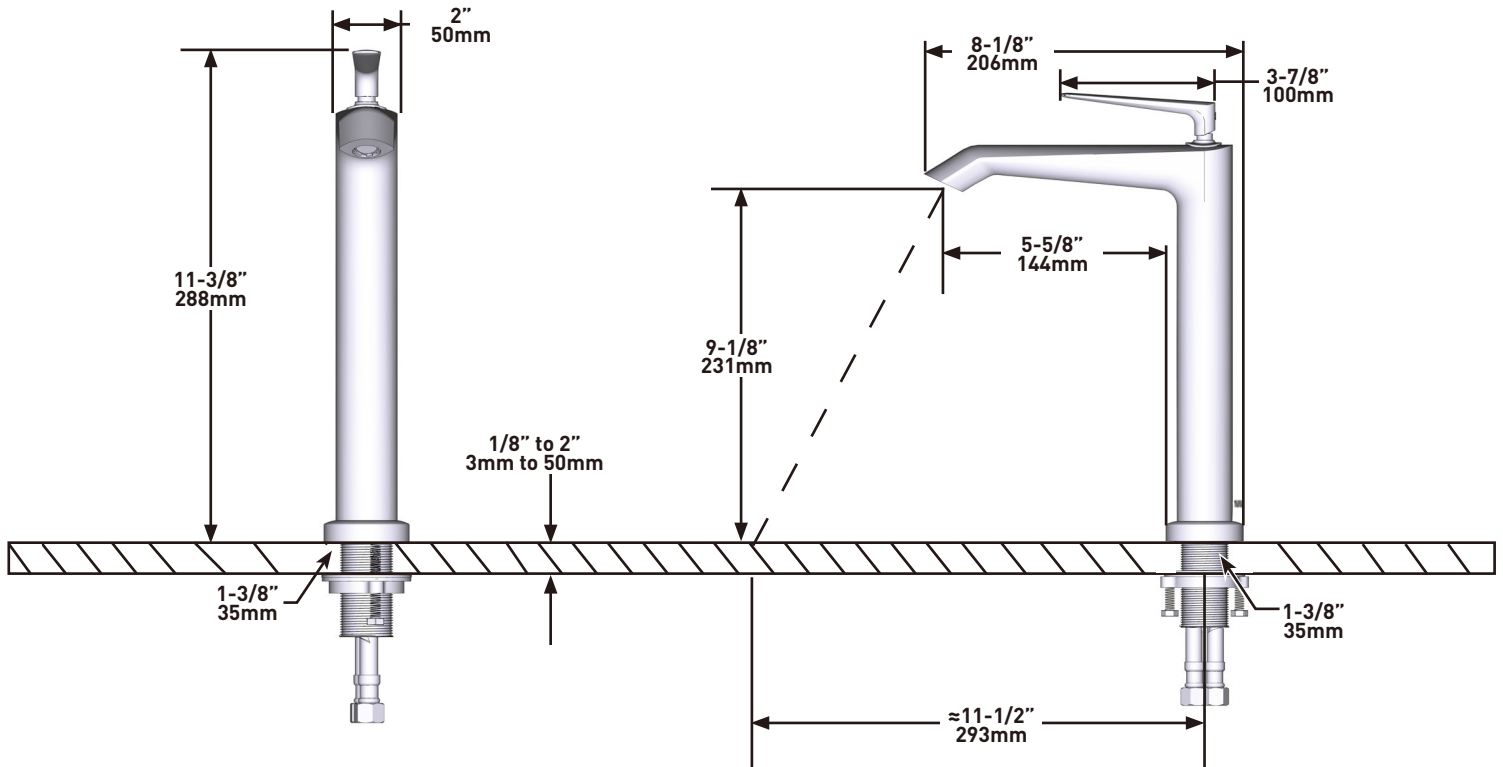

For care and cleaning, product warranty, and additional information contact:

US Customers

U.S.A.
houseofrohl.com/support
1-800-777-9762

Canadian Customers

QUEBEC / MARITIMES / WESTERN CANADA
QUÉBEC / MARITIMES / OUEST CANADIEN
QUEBEC / MARITIMOS / CANADA OCCIDENTAL
houseofrohl.ca/support
1-866-473-8442

EMEA Customers

www.houseofrohl.design
+44 (0) 3338 000 011