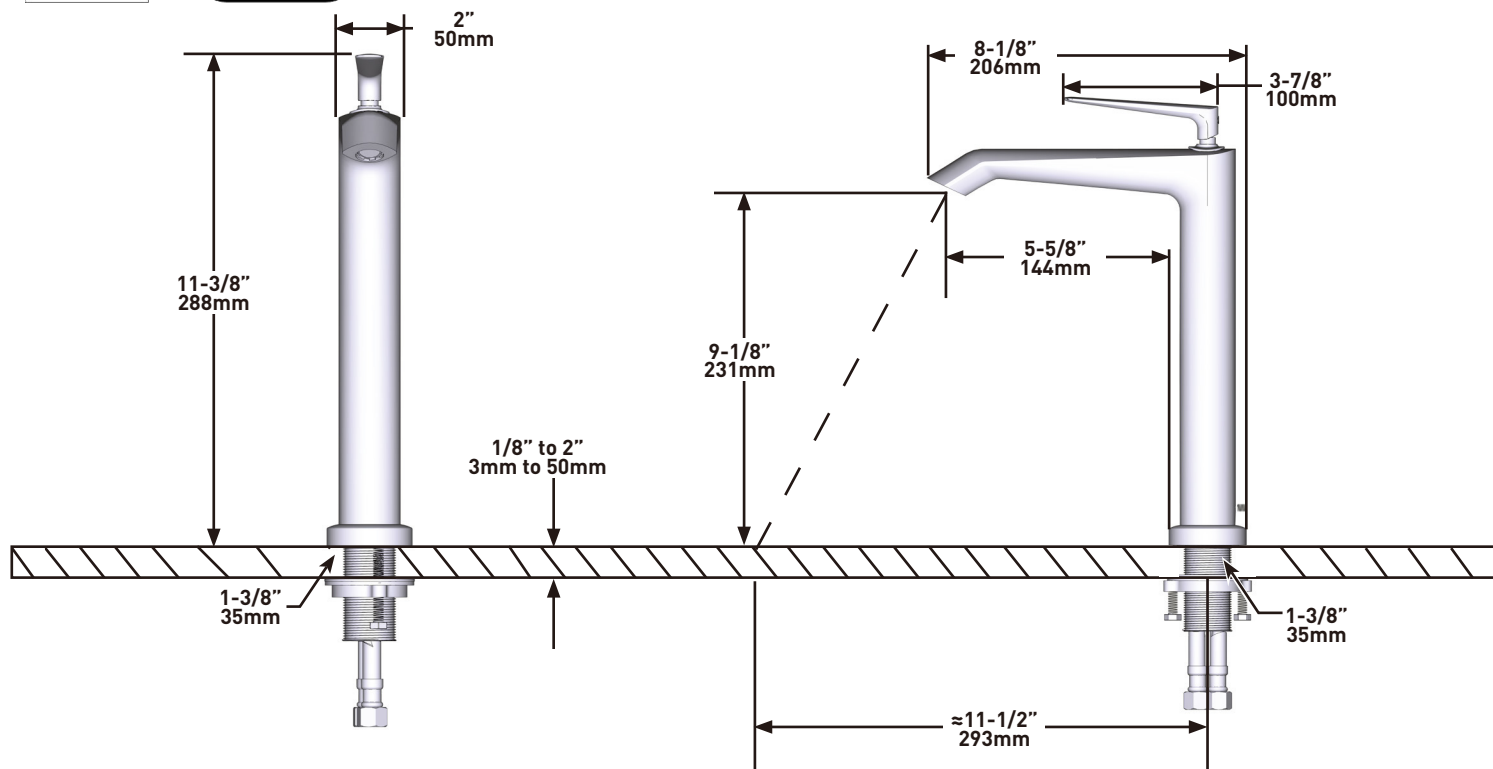

Para temas relacionados con el cuidado, la limpieza y la garantía del producto e información adicional, póngase en contacto con:

Cientes de EE. UU.

U.S.A.
houseofrohl.com/support
1-800-777-9762

Cientes de Canadá

QUEBEC / MARITIMES / WESTERN CANADA
QUÉBEC / MARITIMES / OUEST CANADIEN
QUEBEC / MARITIMOS / CANADA OCCIDENTAL
houseofrohl.ca/support
1-866-473-8442

Cientes de EMEA

www.houseofrohl.design
+44 (0) 3338 000 011