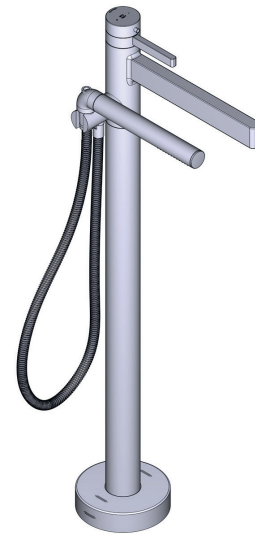

SPECIFICATIONS

DESCRIPTION

- TPX39-EM - Freestanding bath shower mixer trim
- RHFS-EM - Freestanding bath shower mixer rough

FLOW

- 23 L/min, 60psi, 4 bar

WARRANTY

- www.riobel.design

Freestanding Bath Shower Mixer

MODELS: PX39-EM

+44 (0)1952 221 100
www.riobel.design

A DISTINCTIVE MEMBER OF THE HOUSE OF ROHL

SPECIFICATIONS

DESCRIPTION

- Trim only
- 2 check valves
- Single function easy clean handshower
- Thermostatic coaxial cartridge with check valves

FLOW

- 23 L/min, 60psi, 4 bar

WARRANTY

- www.riobel.design

Freestanding Bath Shower Mixer Trim

MODELS: TPX39-EM

+44 (0)1952 221 100
www.riobel.design

A DISTINCTIVE MEMBER OF THE HOUSE OF ROHL

SPECIFICATIONS

DESCRIPTION

- Rough only
- G½" male connections
- Test cap
- Drilling hole diameter = 2 1/2" (63mm)

WARRANTY

- www.riobel.design

Freestanding Bath Shower Mixer Rough

MODELS: RHFS-EM

+44 (0)1952 221 100
www.riobel.design