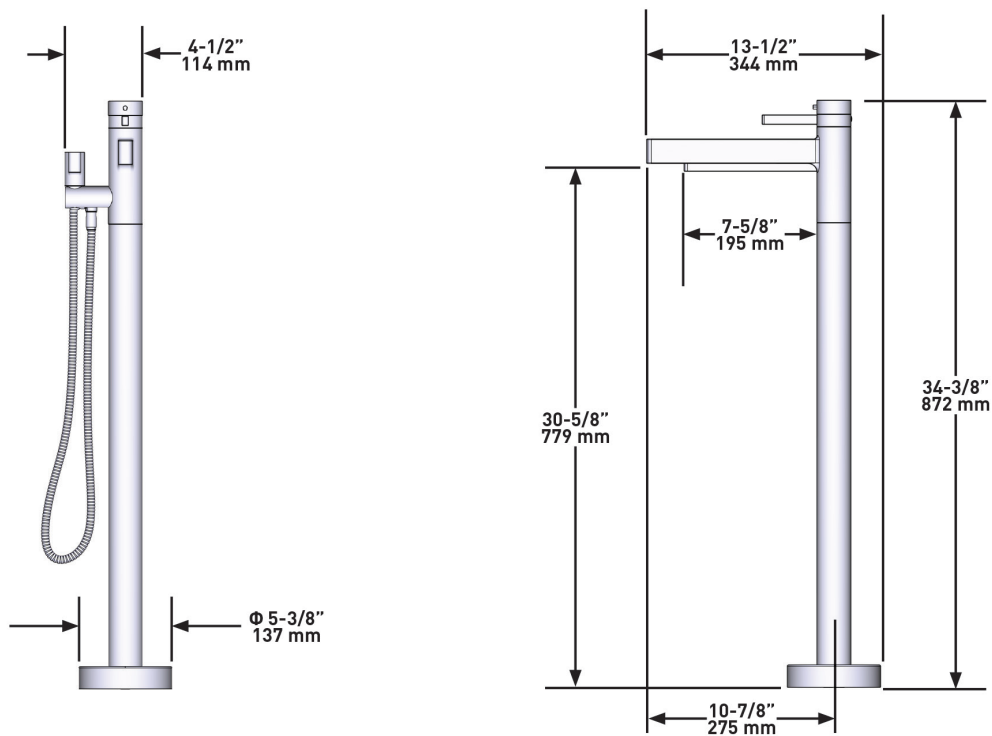

SPECIFICATIONS

DESCRIPTION

- TPX39-EM - Freestanding bath shower mixer trim
- RHFS-EM - Freestanding bath shower mixer rough

FLOW

- 23 L/min, 60psi, 4 bar

WARRANTY

- www.riobel.design

Freestanding Bath Shower Mixer

FLOW

- 23 L/min, 60psi, 4 bar

WARRANTY

- www.riobel.design

Freestanding Bath Shower Mixer Trim

MODELS: TPX39-EM

+44 (0)1952 221 100
www.riobel.design

A DISTINCTIVE MEMBER OF THE HOUSE OF ROHL

SPECIFICATIONS

DESCRIPTION

- Rough only
- G½" male connections
- Test cap
- Drilling hole diameter = 2 1/2" (63mm)

WARRANTY

- www.riobel.design

Freestanding Bath Shower Mixer Rough

MODELS: RHFS-EM

+44 (0)1952 221 100
www.riobel.design

A DISTINCTIVE MEMBER OF THE HOUSE OF ROHL

TECHNISCHE DATEN

BESCHREIBUNG

- TPX39-EM - Freistehende Wanne-Brausearmatur Sichtteil
- RHFS-EM - Freistehende Wanne-Brausearmatur Einbauteil

DURCHFLUSSMENGE

- 23 L/min, 60psi, 4 bar