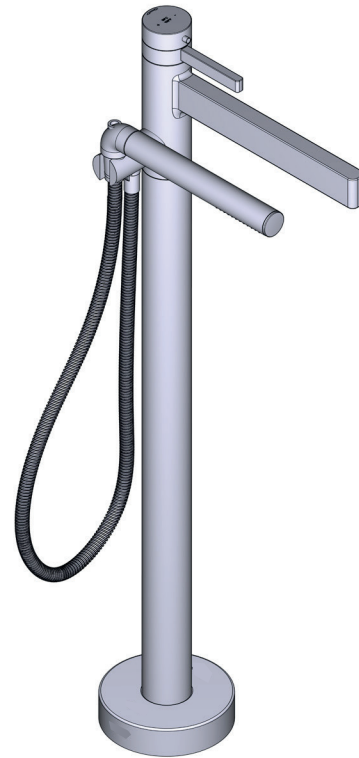

SPECIFICATIONS

DESCRIPTION

- TPX39-EM - Freestanding bath shower mixer trim
- RHFS-EM - Freestanding bath shower mixer rough

FLOW

- 23 L/min, 60psi, 4 bar

WARRANTY

- www.riobel.design

Freestanding Bath Shower Mixer

MODELS: PX39-EM

+44 (0)1952 221 100
www.riobel.design

A DISTINCTIVE MEMBER OF THE HOUSE OF ROHL

SPECIFICATIONS

DESCRIPTION

- Trim only
- 2 check valves
- Single function easy clean handshower
- Thermostatic coaxial cartridge with check valves

FLOW

- 23 L/min, 60psi, 4 bar

WARRANTY

- www.riobel.design

Freestanding Bath Shower Mixer Trim

MODELS: TPX39-EM

+44 (0)1952 221 100
www.riobel.design

A DISTINCTIVE MEMBER OF THE HOUSE OF ROHL

SPECIFICATIONS

DESCRIPTION

- Rough only
- G½" male connections
- Test cap
- Drilling hole diameter = 2 1/2" (63mm)

WARRANTY

- www.riobel.design

Freestanding Bath Shower Mixer Rough

MODELS: RHFS-EM

+44 (0)1952 221 100
www.riobel.design