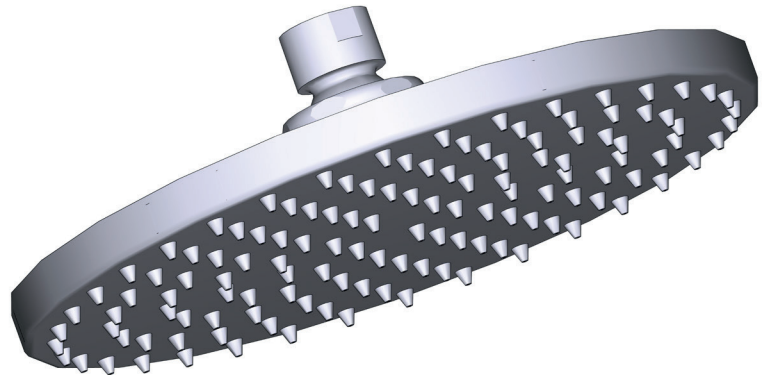

SPECIFICATIONS

DESCRIPTION

- Easy clean
- G1/2" inlet female
- Swivel

FLOW

- 6.7 L/min, 3 bar

STANDARD

- Compliant to European standard EN1112:2008
- Certified to acoustic and flow rate class P-IX 324/IZ
- In process of certifying to DVGW regulations for materials in contact with drinking water

WARRANTY

- www.riobel.design

8" (20cm) Shower Head

MODELS: R468-EM

+44 (0)1952 221 100
www.riobel.design

A DISTINCTIVE MEMBER OF THE HOUSE OF ROHL