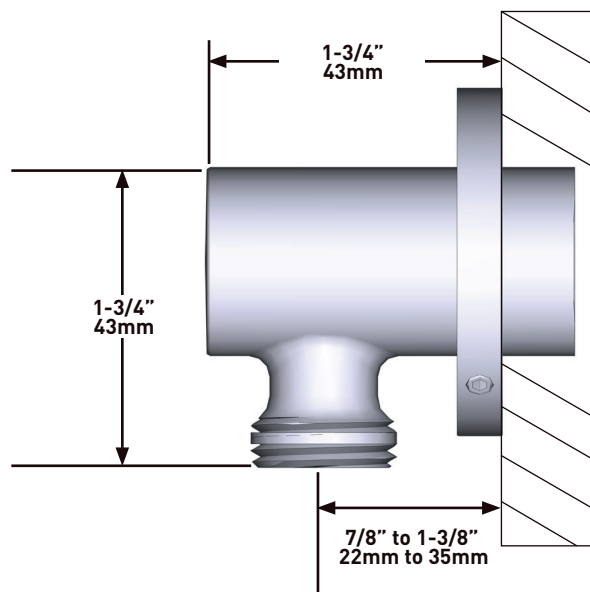

+44 (0)1952 221 100
www.riobel.design

A DISTINCTIVE MEMBER OF THE HOUSE OF ROHL