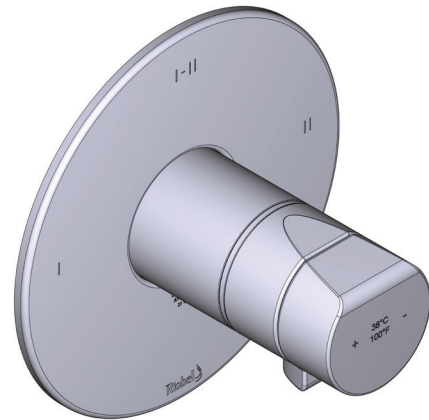

SPECIFICATIONS

DESCRIPTION

- 4 positions (OFF, 1, 1 and 2, 2) share
- Thermostatic/pressure balance coaxial cartridge with check valves
- R23-EM-IB rough required to complete
- Trim only

FLOW

- 24 L/min, 60psi, 4 bar

WARRANTY

- Visit www.riobel.design for more information

2-way Type T/P Coaxial Valve Trim

MODELS TPB23-EM