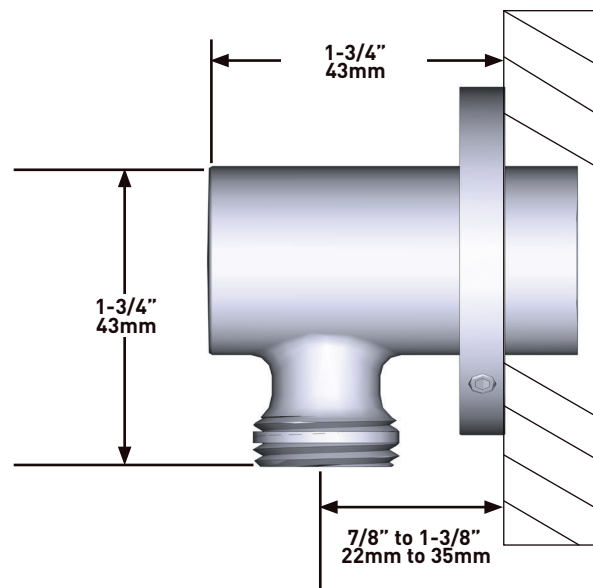

+44 (0)1952 221 100
www.riobel.design