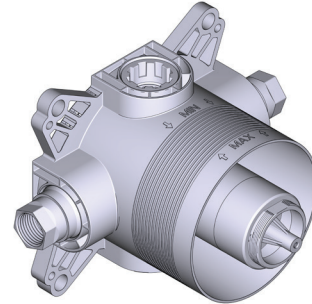

SPECIFICATIONS

DESCRIPTION

- Test cap
- Service valve
- Rough Only
- Two G 1/2" outlets
- Corresponding trim required to complete
- G1/2" female inlet

WARRANTY

- Visit www.houseofrohl.uk for more information

2-way Type T/P Coaxial Valve Rough

MODEL: R23-EM-IB