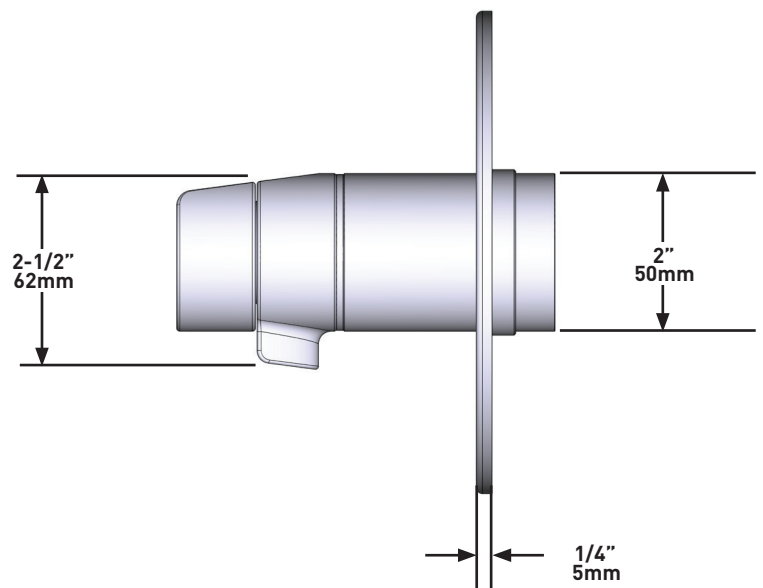

+44 (0)1952 221 100
www.riobel.design

A DISTINCTIVE MEMBER OF THE HOUSE OF ROHL