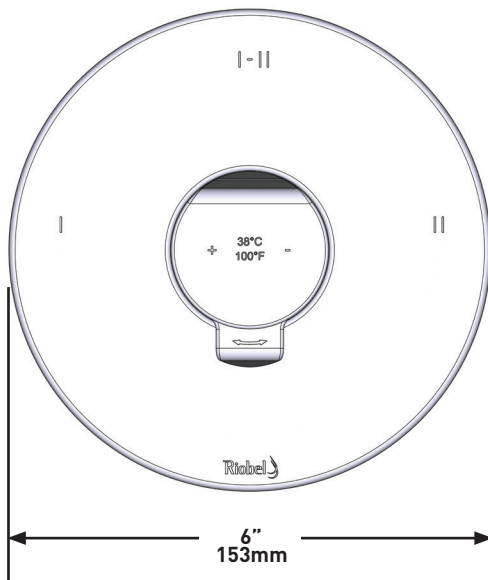

+44 (0)1952 221 100
www.riobel.design