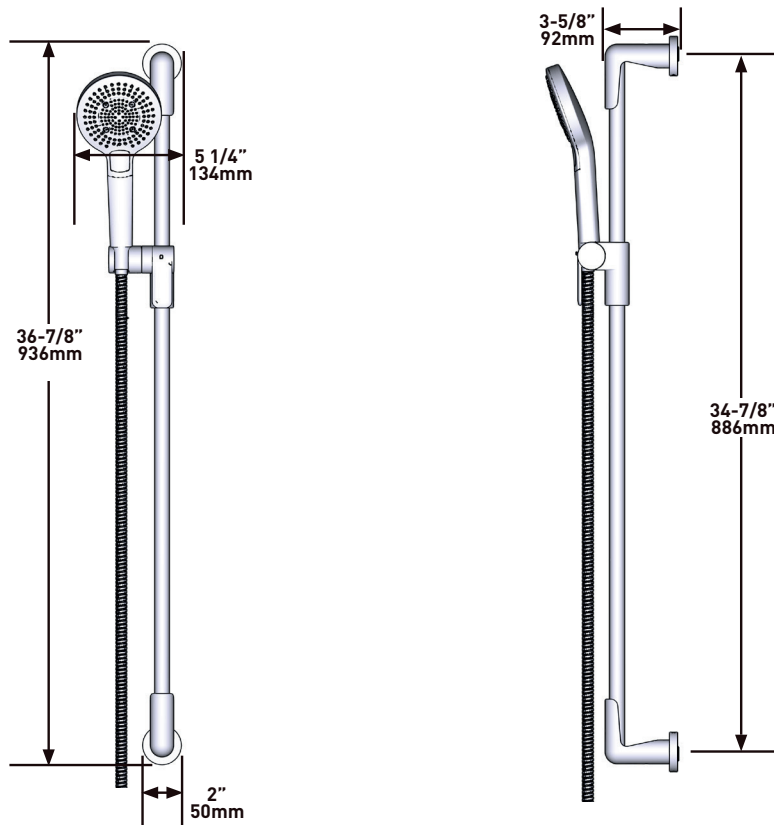

## THE PARABOLA 323 SHOWER KIT INCLUDES

- TPB23-EM - 2-way Type T/P Coaxial Valve Trim
- R23-EM-IB - 2-way Type T/P Coaxial Valve Rough
- R4878-EM - Shower Rail
- R503-EM - 40cm (16") Shower Arm
- R468-EM - 20cm (8") Shower Head
- R710-EM - Elbow Supply

### DESCRIPTION

- Easy-Glide left cursor
- 150 cm [59"] double interlock flexible hose, swivel and 2 check valves
- Scale-free
- Multi-function hand shower

### WARRANTY

- [www.riobel.design](http://www.riobel.design)

**Shower Rail**

MODELS: R4878-EM

+44 (0)1952 221 100  
[www.riobel.design](http://www.riobel.design)