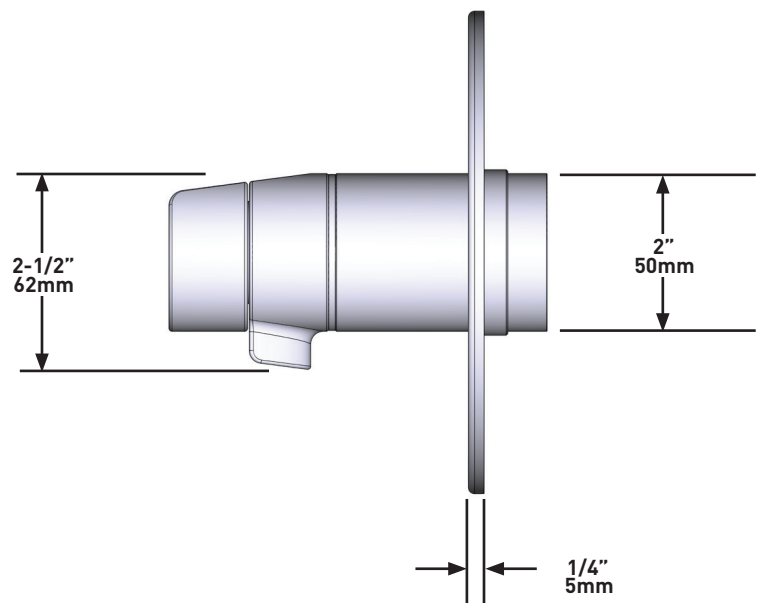

+44 (0)1952 221 100
www.riobel.design