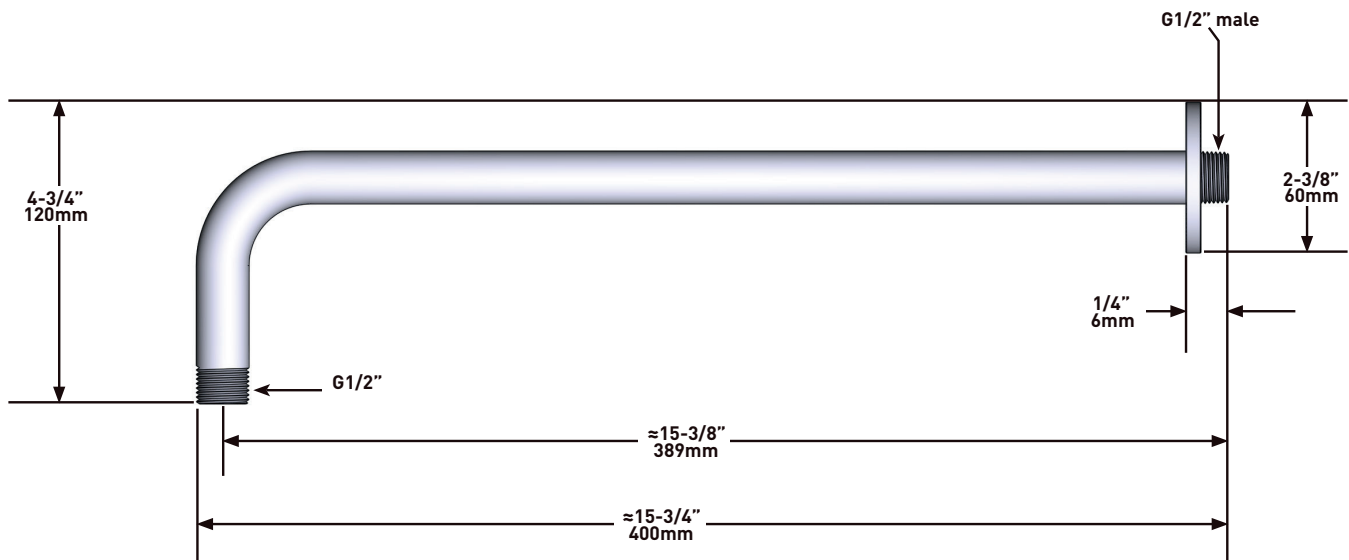

+44 (0)1952 221 100
www.riobel.design

A DISTINCTIVE MEMBER OF THE HOUSE OF ROHL