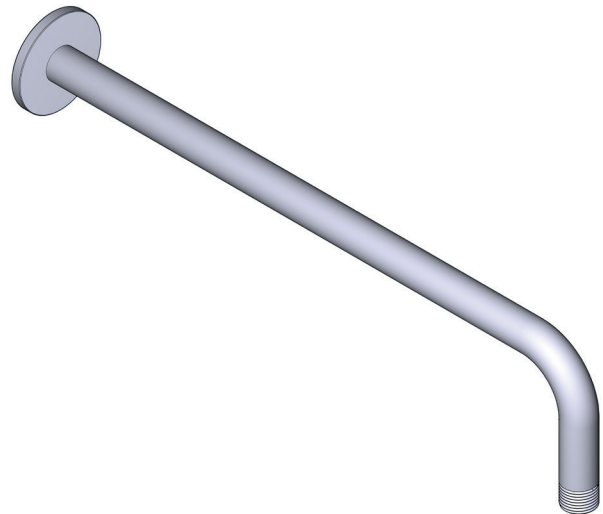

SPECIFICATIONS

DESCRIPTION

- G1/2" male connection
- Round rosette

WARRANTY

- www.riobel.design

40cm (16") Shower Arm

MODELS: R503-EM