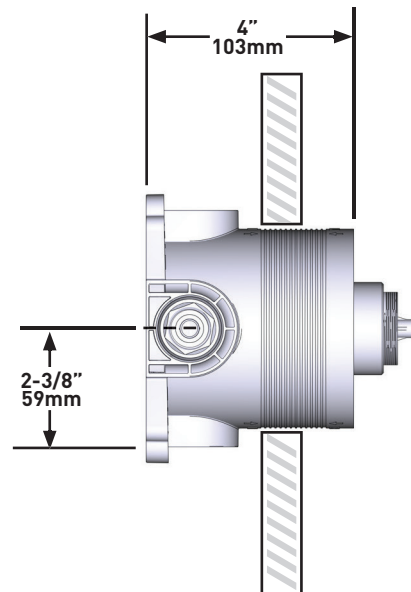

+44 (0)1952 221 100
www.riobel.design

A DISTINCTIVE MEMBER OF THE HOUSE OF ROHL