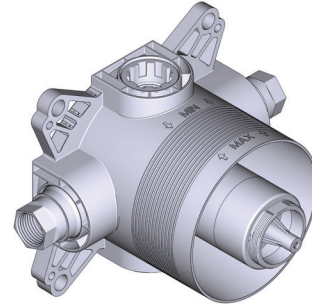

SPEZIFIKATIONEN

BEZEICHNUNG

- Testkappe
- Service-Ventil
- Nur Unterputz
- Zwei G-1/2"-Ausgänge
- Entsprechende Garnitur zur Vervollständigung erforderlich
- G1/2"-Einlass, weiblich

GARANTIE

- Weitere Informationen unter www.houseofrohl.uk

2-Wege Typ T/P Koaxial-Unterputzventil

MODELLE: R23-EM-IB