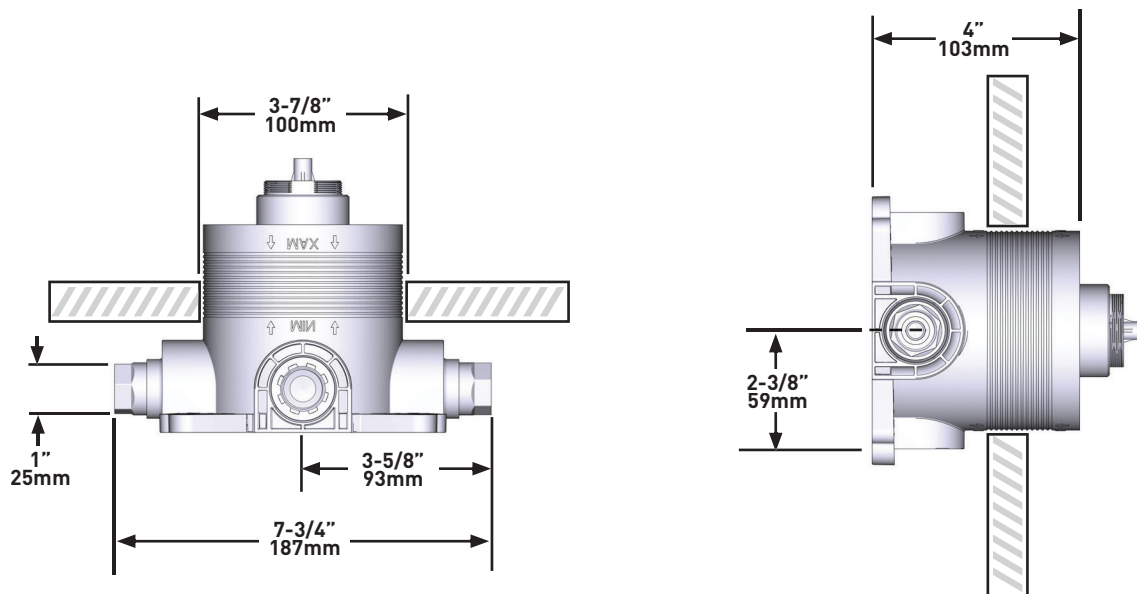

+44 (0)1952 221 100
www.riobel.design

A DISTINCTIVE MEMBER OF THE HOUSE OF ROHL