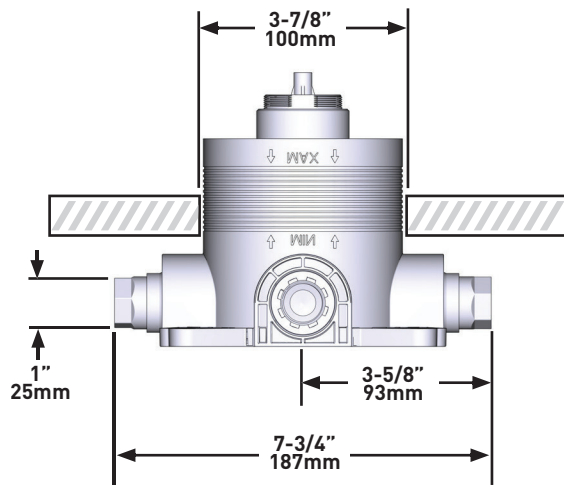

+44 (0)1952 221 100
www.riobel.design

A DISTINCTIVE MEMBER OF THE HOUSE OF ROHL