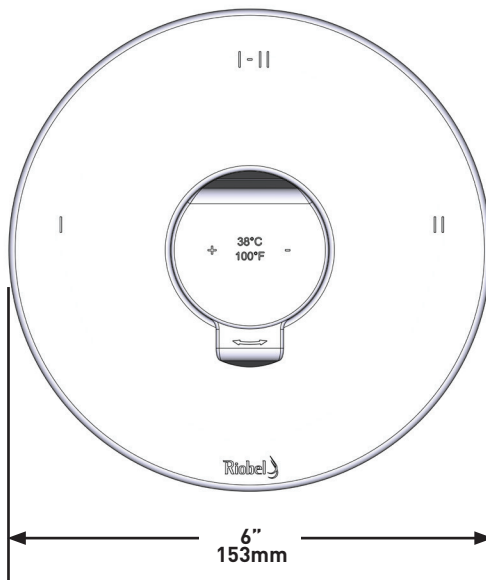

+44 (0)1952 221 100
www.riobel.design

A DISTINCTIVE MEMBER OF THE HOUSE OF ROHL