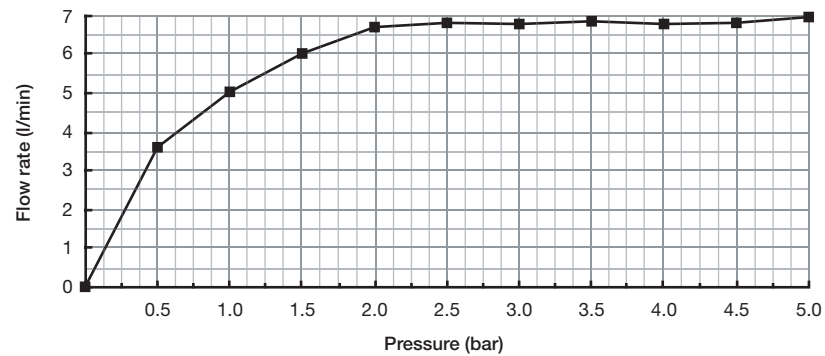

FLOW RATE CHARTS

GS: Shower KIT323GS-EM with overhead shower

GS shower head: R468-EM

GS hand shower: R4364-EM

Riobel: R23-EM