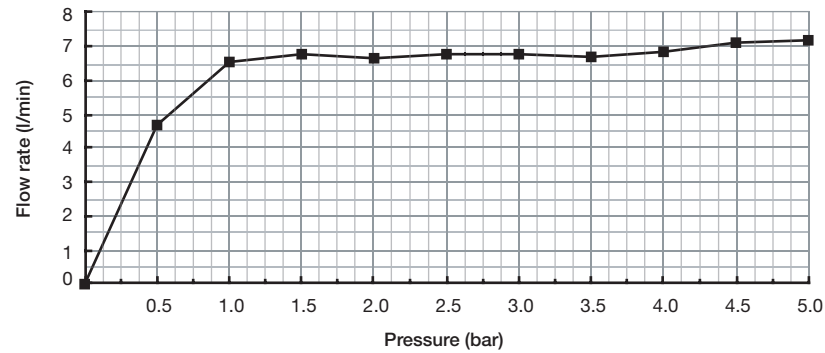

FLOW RATE CHARTS

GS: Shower KIT323GS-EM with overhead shower

GS shower head: R468-EM

GS hand shower: R4364-EM

Riobel: R23-EM