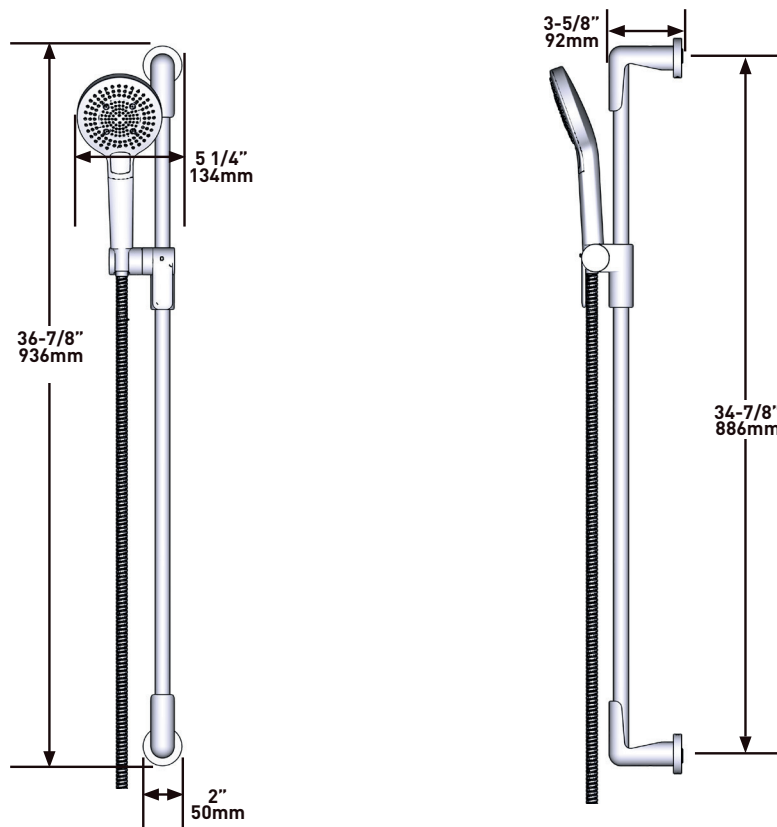

+44 (0)1952 221 100
www.riobel.design