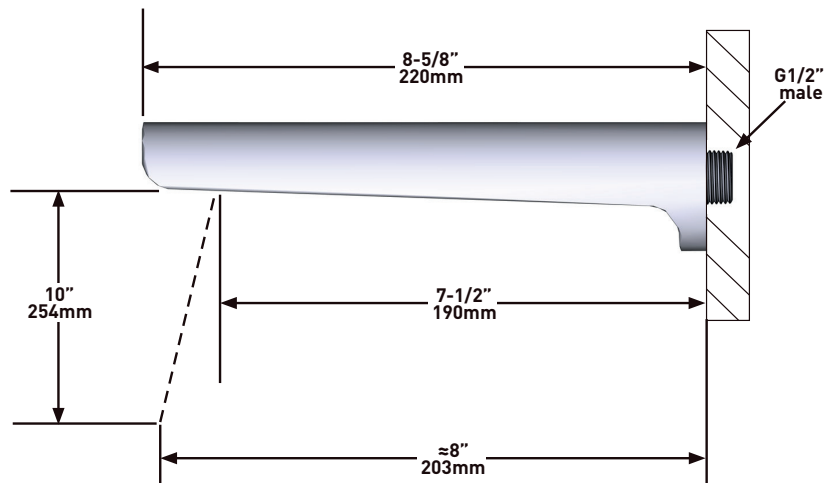

+44 (0)1952 221 100
www.riobel.design