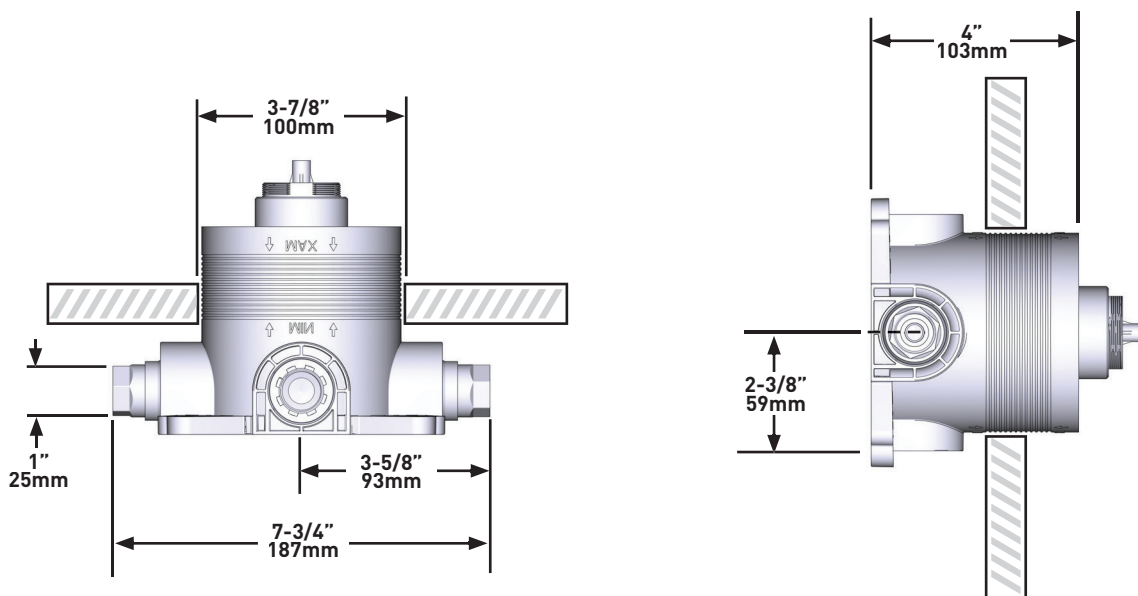

+44 (0)1952 221 100
www.riobel.design