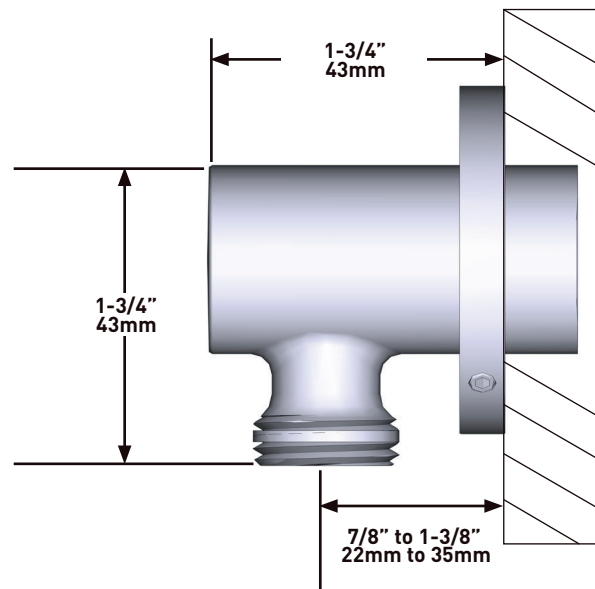

+44 (0)1952 221 100
www.riobel.design