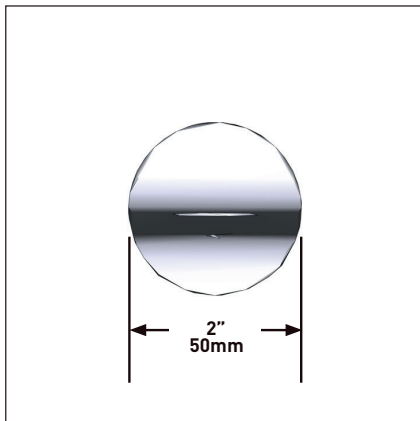

+44 (0)1952 221 100
www.riobel.design