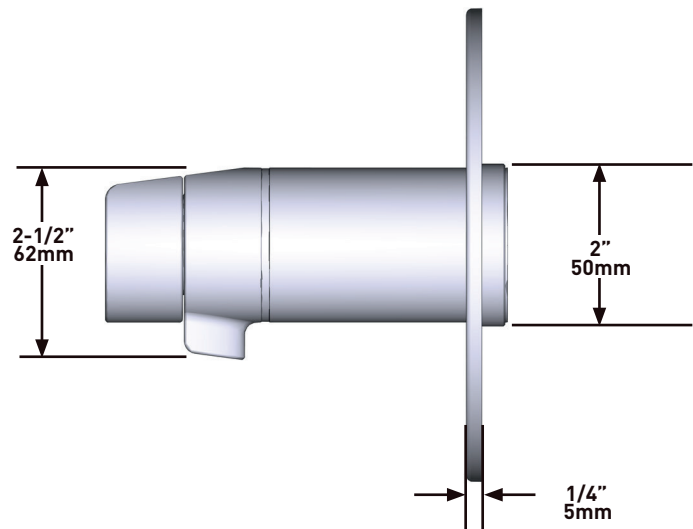

MODELLE TPB44-EM