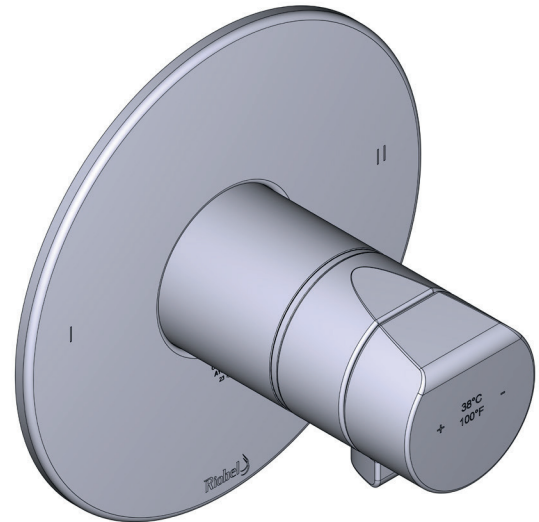

SPECIFICATIONS

DESCRIPTION

- 3 positions (OFF, 1, 2) no share
- Thermostatic/pressure balance coaxial cartridge with check valves
- R23-EM rough required to complete
- Trim only

FLOW

- 23 L/min, 60psi, 4 bar

WARRANTY

- www.riobel.design

**2-way no share Type T/P
Coaxial Valve Trim**