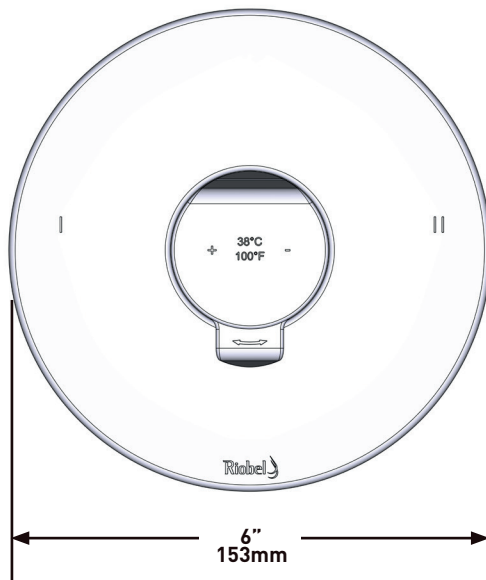

TECHNISCHE DATEN

BESCHREIBUNG

- 3 Positionen (Aus, 1,2) nur einzeln nutzbar
- Thermostat/Druckausgleichs-Kartusche mit Rückschlagventilen
- R23-EM UP-Teil obligatorisch
- Nur Sichtteile

DURCHFLUSSMENGE

- 23 L/min, 60psi, 4 bar

GARANTIE

- www.riobel.design

2- Wege Einbau-Ventil T/P Sichtteil

MODELLE TPB44-EM

+44 (0)1952 221 100
www.riobel.design