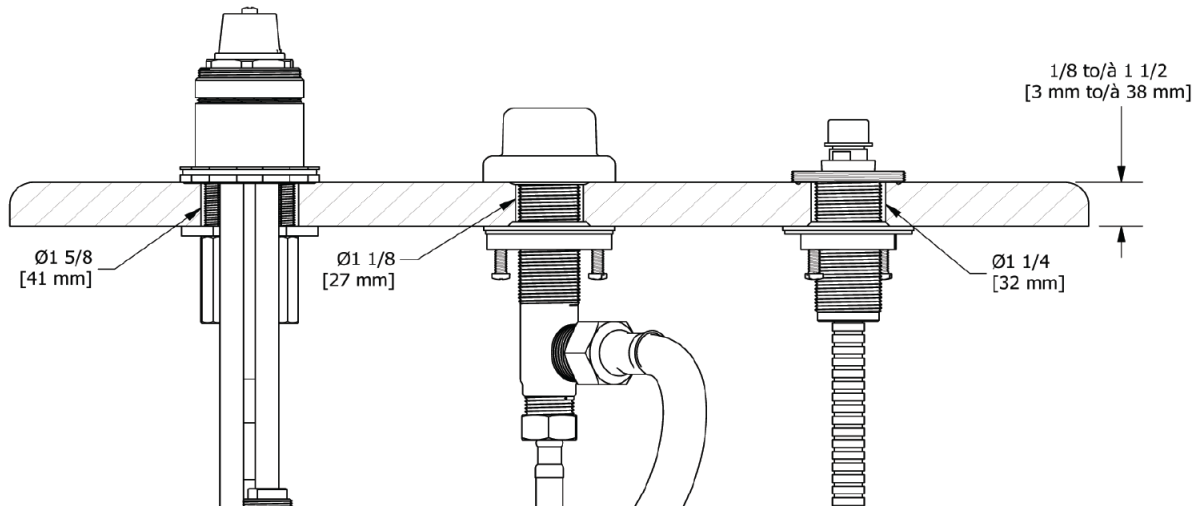

SPECIFICATIONS

DESCRIPTION

- TGS10-EM - Deck mounted bath shower mixer trim
- RHTB-EM - Deck mounted bath shower mixer rough

FLOW

- 33 L/min, 60 psi, 4 bar

WARRANTY

- www.riobel.design

Deck Mounted Bath Shower Mixer

- Solo ruvido
- G1/2" congiunzione maschio

GARANZIA

- www.riobel.design

Miscelatore bordovasca parte incasso

MODELLI: RHTB-EM

+44 (0)1952 221 100
www.riobel.design

A DISTINCTIVE MEMBER OF THE HOUSE OF ROHL

CARACTERÍSTICAS TÉCNICAS