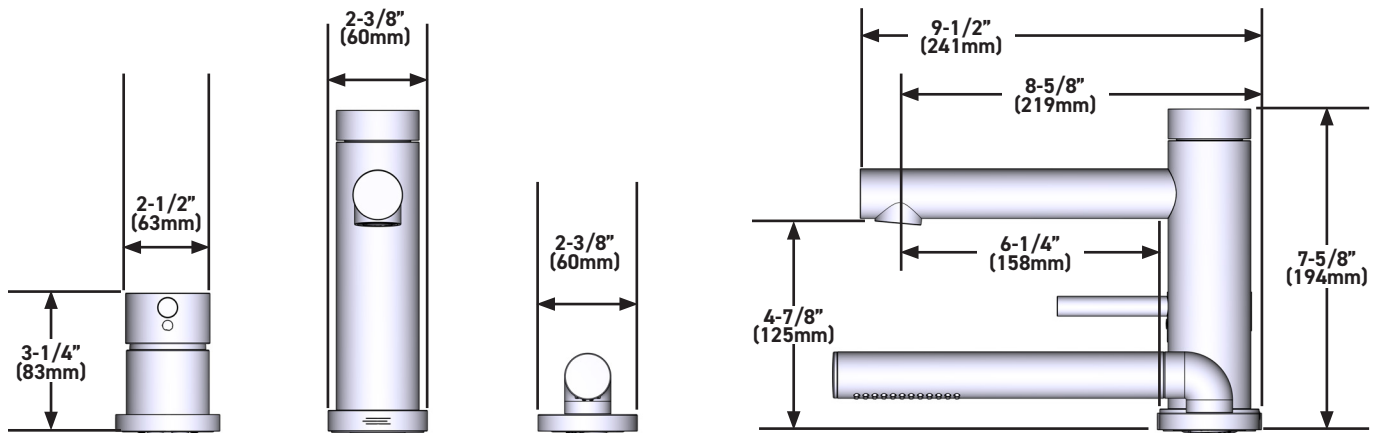

SPECIFICATIONS

DESCRIPTION

- TGS10-EM - Deck mounted bath shower mixer trim
- RHTB-EM - Deck mounted bath shower mixer rough

FLOW

- 33 L/min, 60 psi, 4 bar

WARRANTY

- www.riobel.design

Deck Mounted Bath Shower Mixer

MODELS: GS10-EM

+44 (0)1952 221 100
www.riobel.design

A DISTINCTIVE MEMBER OF THE HOUSE OF ROHL

SPECIFICATIONS

DESCRIPTION

- Trim only
- Single function easy clean handshower

FLOW

- 33 L/min, 60 psi, 4 bar

WARRANTY

- www.riobel.design

Deck Mounted Bath Shower Mixer Trim

MODELS: TGS10-EM

+44 (0)1952 221 100
www.riobel.design

A DISTINCTIVE MEMBER OF THE HOUSE OF ROHL

SPECIFICATIONS

DESCRIPTION

- Rough only
- G1/2" male connections

WARRANTY

- www.riobel.design

Deck Mounted Bath Shower Mixer Rough

MODELS: RHTB-EM

+44 (0)1952 221 100
www.riobel.design

A DISTINCTIVE MEMBER OF THE HOUSE OF ROHL

TECHNISCHE DATEN