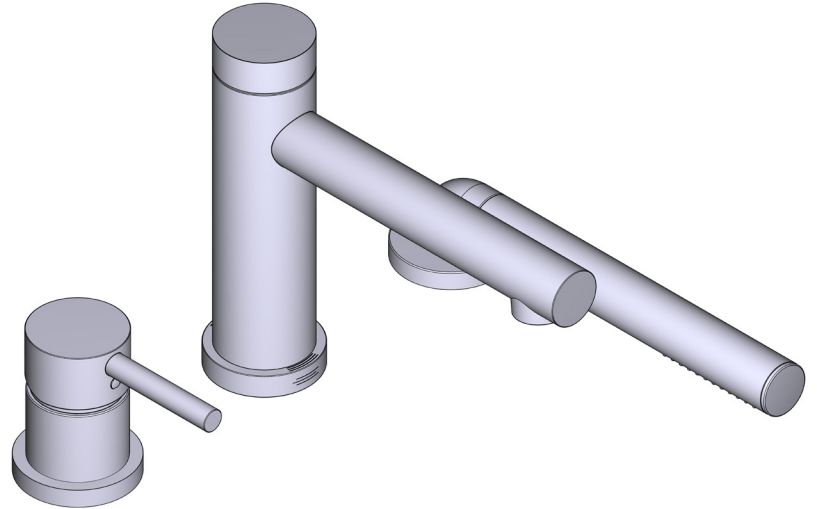

SPECIFICATIONS

DESCRIPTION

- TGS10-EM - Deck mounted bath shower mixer trim
- RHTB-EM - Deck mounted bath shower mixer rough

FLOW

- 33 L/min, 60 psi, 4 bar

WARRANTY

- www.riobel.design

Deck Mounted Bath Shower Mixer

MODELS: GS10-EM

+44 (0)1952 221 100
www.riobel.design

A DISTINCTIVE MEMBER OF THE HOUSE OF ROHL

SPECIFICATIONS

DESCRIPTION

- Trim only
- Single function easy clean handshower

FLOW

- 33 L/min, 60 psi, 4 bar

WARRANTY

- www.riobel.design

Deck Mounted Bath Shower Mixer Trim

MODELS: TGS10-EM

+44 (0)1952 221 100
www.riobel.design

A DISTINCTIVE MEMBER OF THE HOUSE OF ROHL

SPECIFICATIONS

DESCRIPTION

- Rough only
- G1/2" male connections

WARRANTY

- www.riobel.design

Deck Mounted Bath Shower Mixer Rough

MODELS: RHTB-EM

+44 (0)1952 221 100
www.riobel.design

A DISTINCTIVE MEMBER OF THE HOUSE OF ROHL

TECHNISCHE DATEN