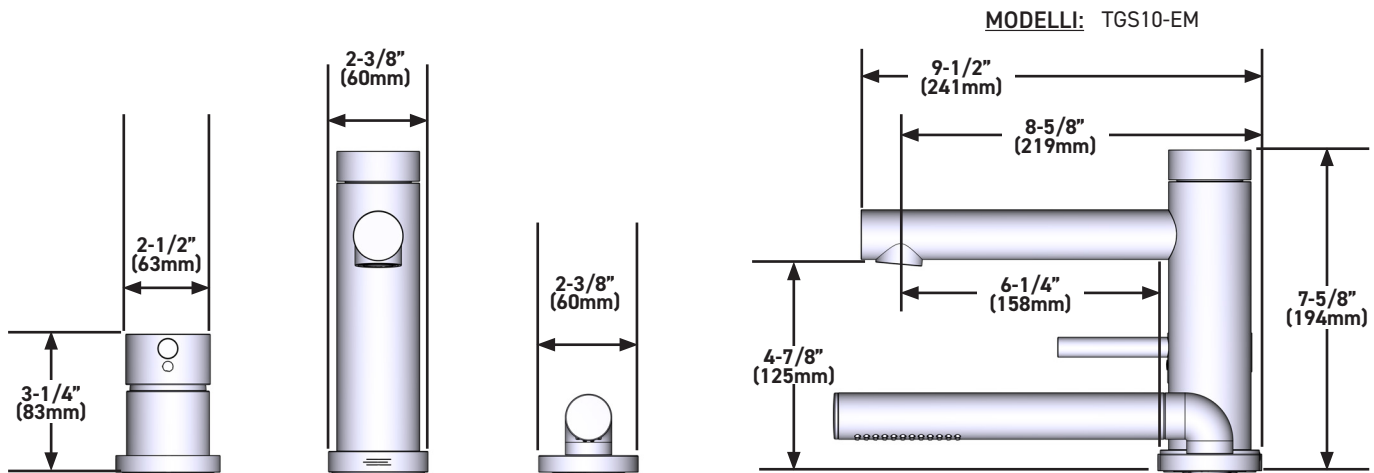

+44 (0)1952 221 100
www.riobel.design

A DISTINCTIVE MEMBER OF THE HOUSE OF ROHL