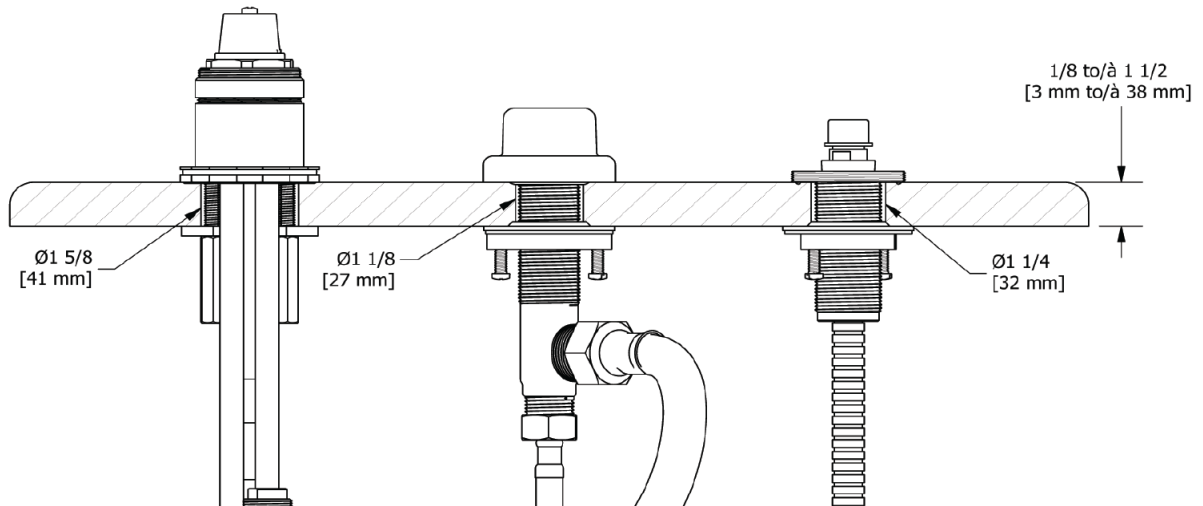

+44 (0)1952 221 100
www.riobel.design

A DISTINCTIVE MEMBER OF THE HOUSE OF ROHL