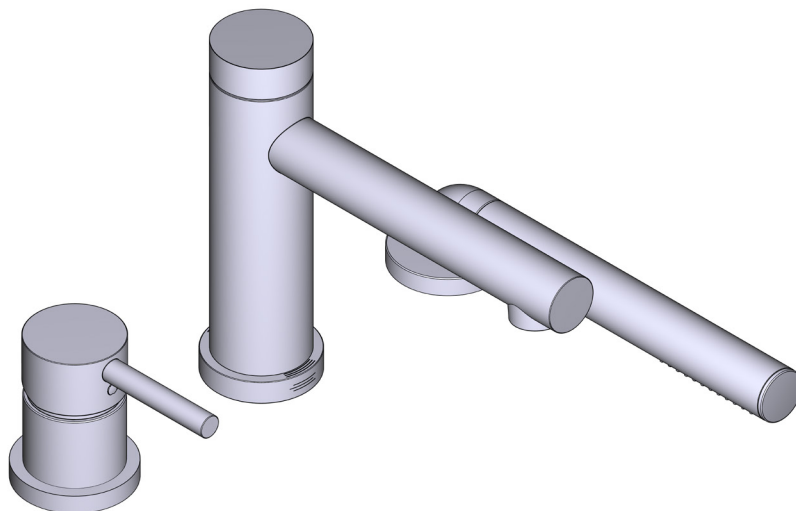

SPECIFICATIONS

DESCRIPTION

- TGS10-EM - Deck mounted bath shower mixer trim
- RHTB-EM - Deck mounted bath shower mixer rough

FLOW

- 33 L/min, 60 psi, 4 bar

WARRANTY

- www.riobel.design

Deck Mounted Bath Shower Mixer

MODELS: GS10-EM

+44 (0)1952 221 100
www.riobel.design

A DISTINCTIVE MEMBER OF THE HOUSE OF ROHL

SPECIFICATIONS

DESCRIPTION

- Trim only
- Single function easy clean handshower

FLOW

- 33 L/min, 60 psi, 4 bar

- Rough only
- G1/2" male connections

WARRANTY

- www.riobel.design

Deck Mounted Bath Shower Mixer Rough

MODELS: RHTB-EM

+44 (0)1952 221 100
www.riobel.design

A DISTINCTIVE MEMBER OF THE HOUSE OF ROHL

TECHNISCHE DATEN

BESCHREIBUNG

- TGS10-EM - Wannenrandarmatur mit Brause Sichtteil
- RHTB-EM - Wannenrandarmatur mit Brause Einbauteil

DURCHFLUSSMENGE

- 33 L/min, 60 psi, 4 bar

GARANTIE

- www.riobel.design

Wannenrandarmatur mit Brause