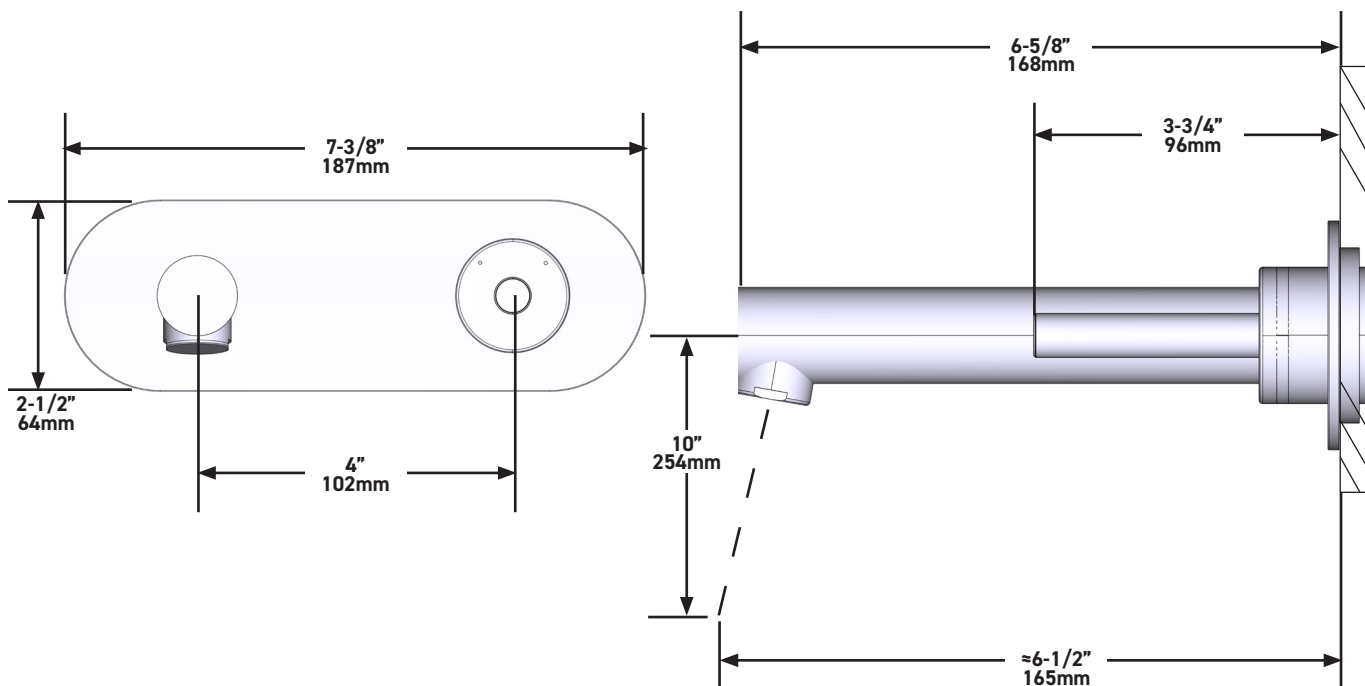

+44 (0)1952 221 100
www.riobel.design

A DISTINCTIVE MEMBER OF THE HOUSE OF ROHL