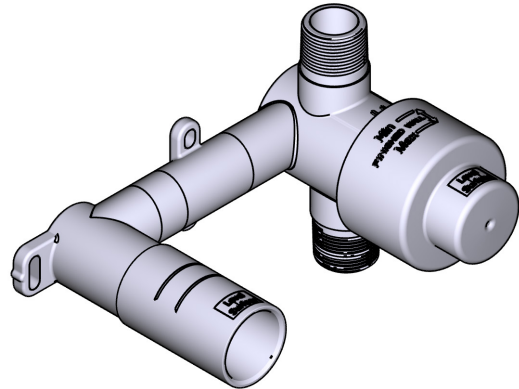

SPECIFICATIONS

DESCRIPTION

- Rough only
- Test cap
- G 1/2" male connections
- Unique 360° design means the handle can be installed either side of the spout

WARRANTY

- www.riobel.design

Wall-Mounted Basin Mixer Rough

MODELS: RH360-EM