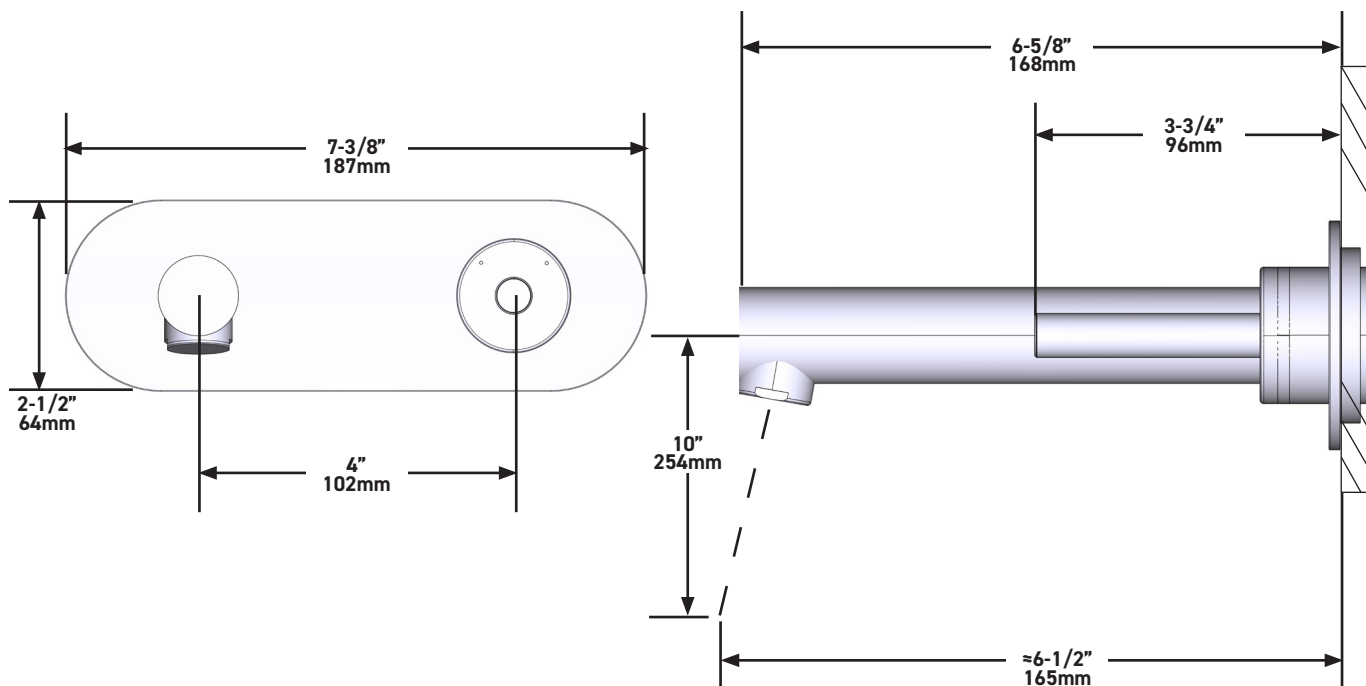

+44 (0)1952 221 100
www.riobel.design

A DISTINCTIVE MEMBER OF THE HOUSE OF ROHL