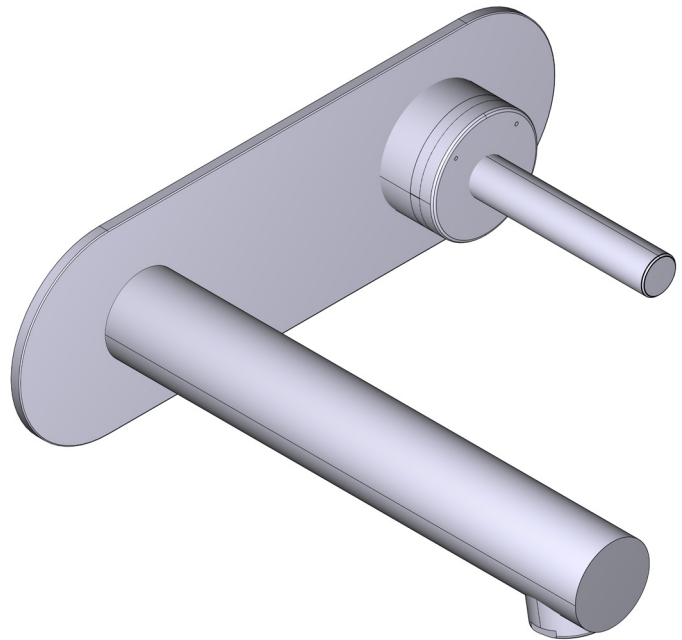

SPECIFICATIONS

DESCRIPTION

- TGS360-EM - 360° Wall mounted basin mixer trim
- RH360-EM - Wall mount basin mixer rough

FLOW

- 8.3 L/min, 60psi, 4 bar

WARRANTY

- www.riobel.design

360° Wall Mounted Basin Mixer

MODELS: GS360-EM

+44 (0)1952 221 100
www.riobel.design

A DISTINCTIVE MEMBER OF THE HOUSE OF ROHL