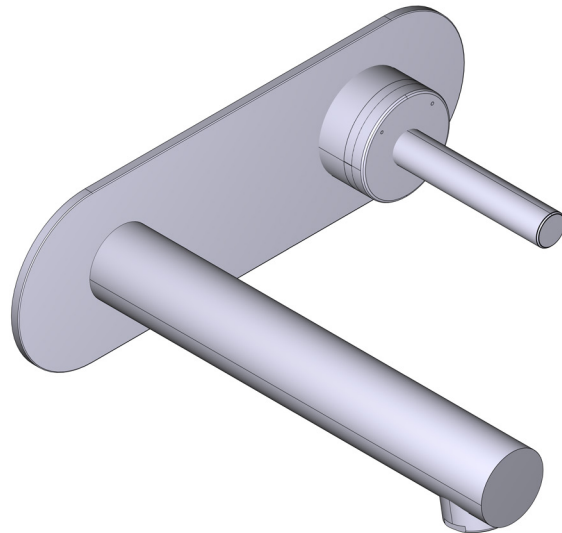

TECHNISCHE DATEN

BESCHREIBUNG

- Keramikkartusche
- Nur Sichtteile
- RH360EM UP-Teil obligatorisch
- Ablaufgarnitur muss separat erworben werden

DURCHFLUSSMENGE

- 8.3 L/min, 60psi, 4 bar

GARANTIE

- www.riobel.design

Wandeinbau Waschtisch-Mischer 360° Sichtteil

MODELLE: TGS360-EM