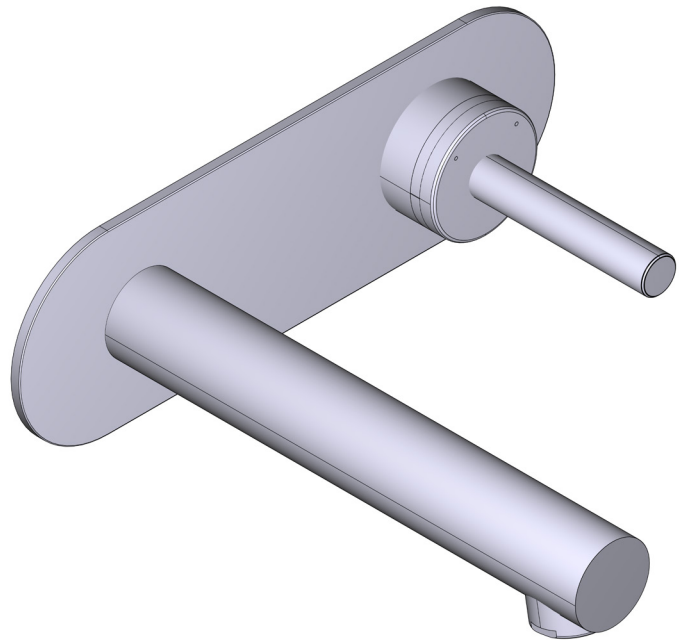

CARACTÉRISTIQUES TECHNIQUES

DESCRIPTION

- TGS360-EM - Habillage pour corps à encastrer du mitigeur lavabo mural 360°
- RH360-EM - Corps à encastrer pour mitigeur lavabo mural 360°

DÉBIT

- 8.3 L/min, 60psi, 4 bar

GARANTIE

- www.riobel.design

Mélangeur de lavabo mural à 360 °

MODÈLES: GS360-EM

+44 (0)1952 221 100
www.riobel.design

A DISTINCTIVE MEMBER OF THE HOUSE OF ROHL