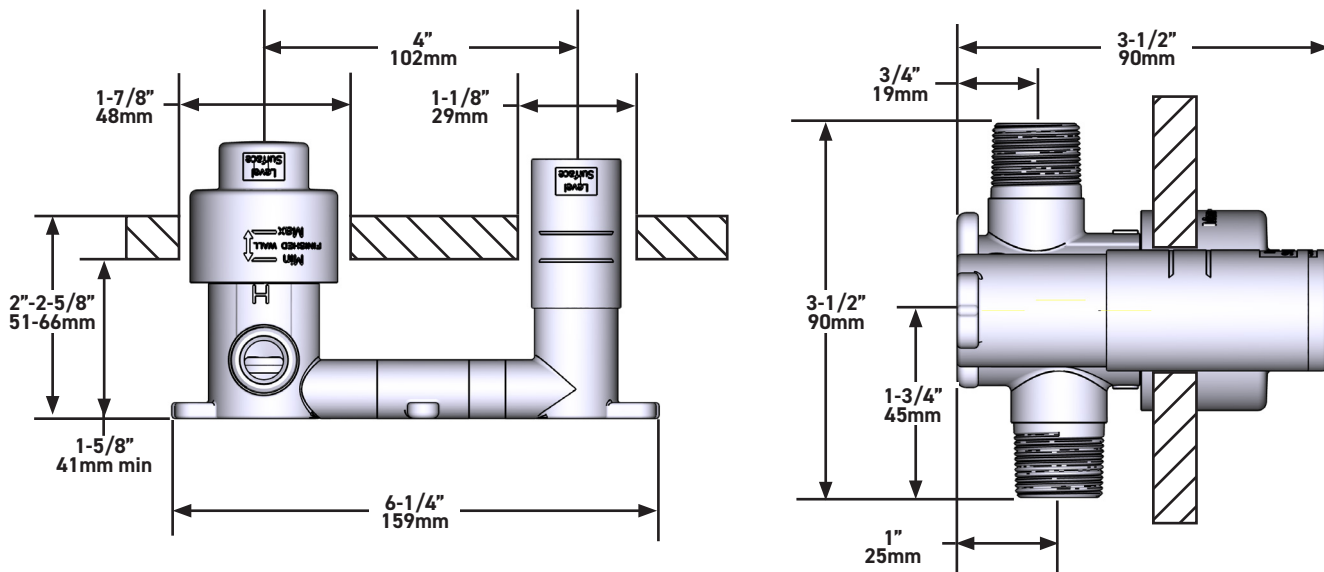

+44 (0)1952 221 100
www.riobel.design

A DISTINCTIVE MEMBER OF THE HOUSE OF ROHL