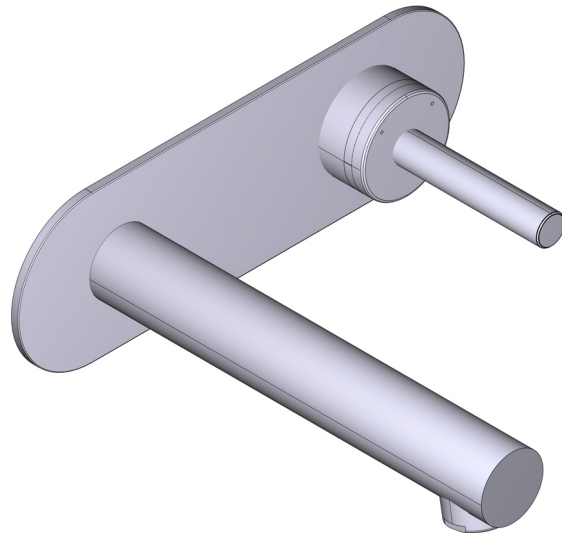

SPECIFICATIONS

DESCRIPTION

- Ceramic cartridge
- Trim only
- RH360-EM rough required to complete
- Drain kit sold separately (DB160-EM)

FLOW

- 8.3 L/min, 60psi, 4 bar

WARRANTY

- www.riobel.design

360° Wall Mounted Basin Mixer Trim

MODELS: TGS360-EM