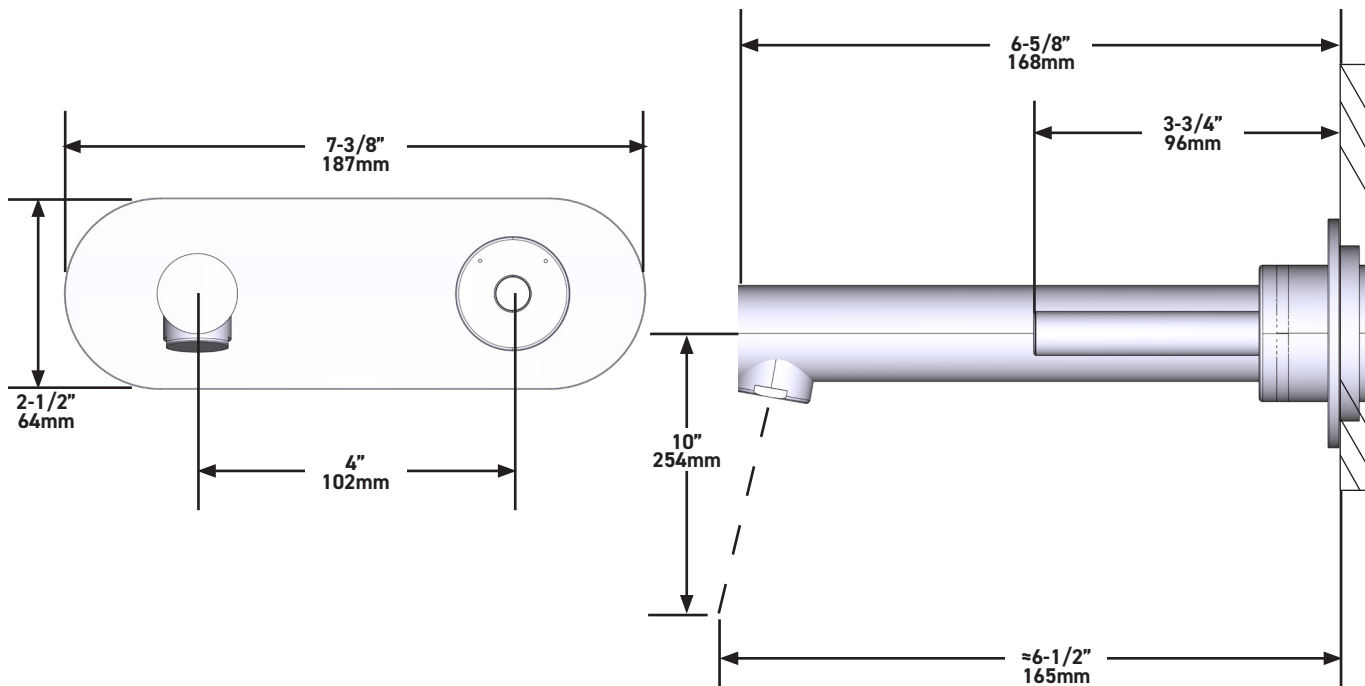

+44 (0)1952 221 100
www.riobel.design

A DISTINCTIVE MEMBER OF THE HOUSE OF ROHL