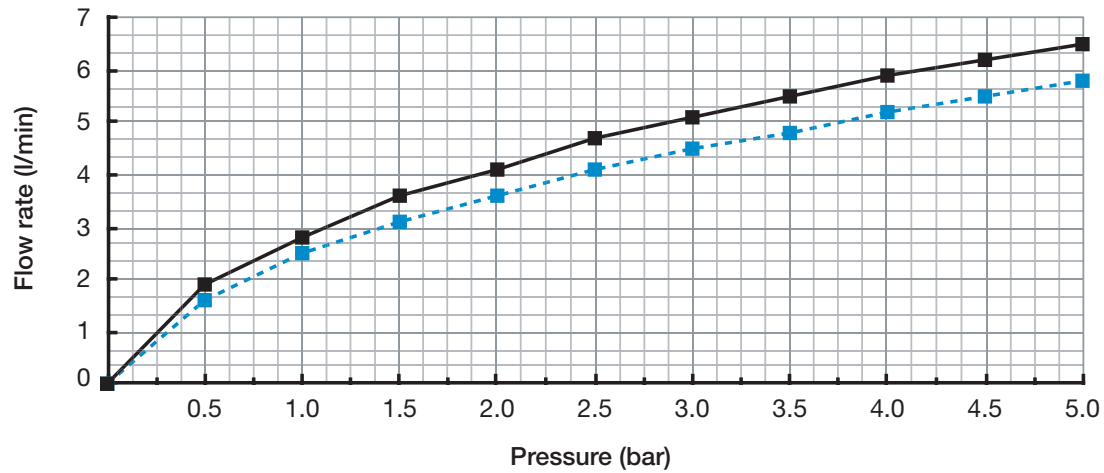

FLOW RATE CHART

Solstice: SC101-EM

Tap ■ Pulldown -■-