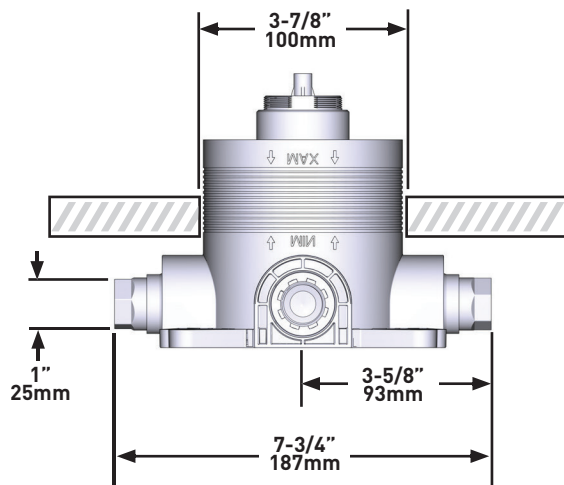

+44 (0)1952 221 100
www.riobel.design