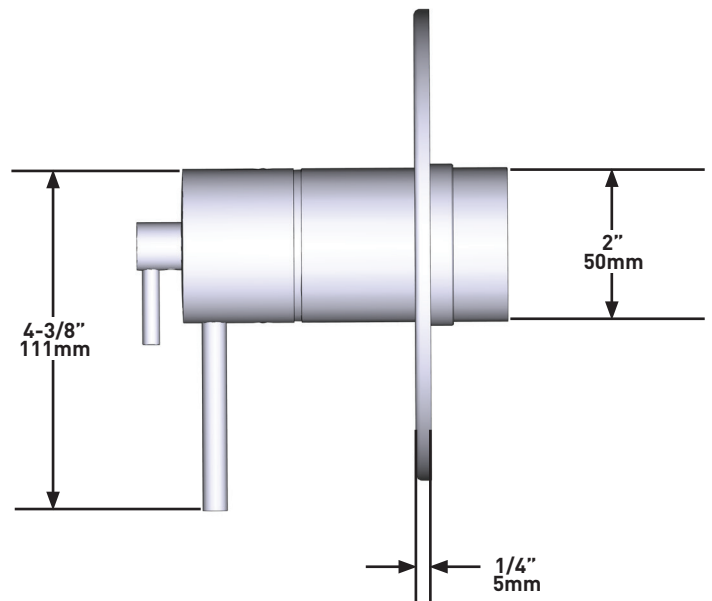

+44 (0)1952 221 100
www.riobel.design