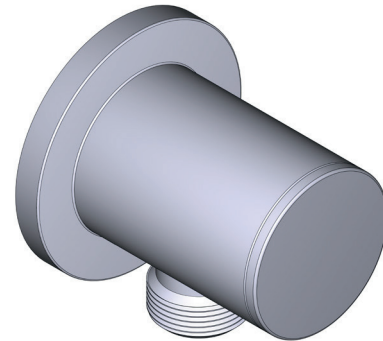

SPECIFICATIONS

DESCRIPTION

- G1/2" female inlet
- G1/2" shank supplied
- Adjustable depth
- G1/2" outlet male

WARRANTY

- www.riobel.design

Elbow Supply

MODELS: R775-EM