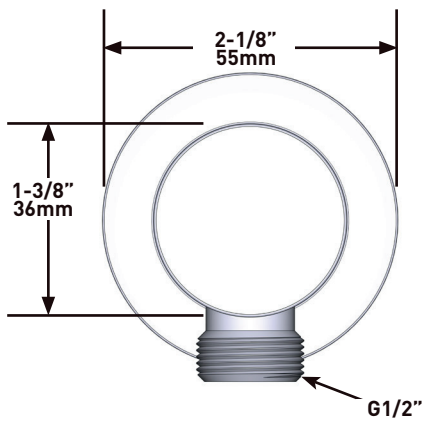

+44 (0)1952 221 100
www.riobel.design

A DISTINCTIVE MEMBER OF THE HOUSE OF ROHL