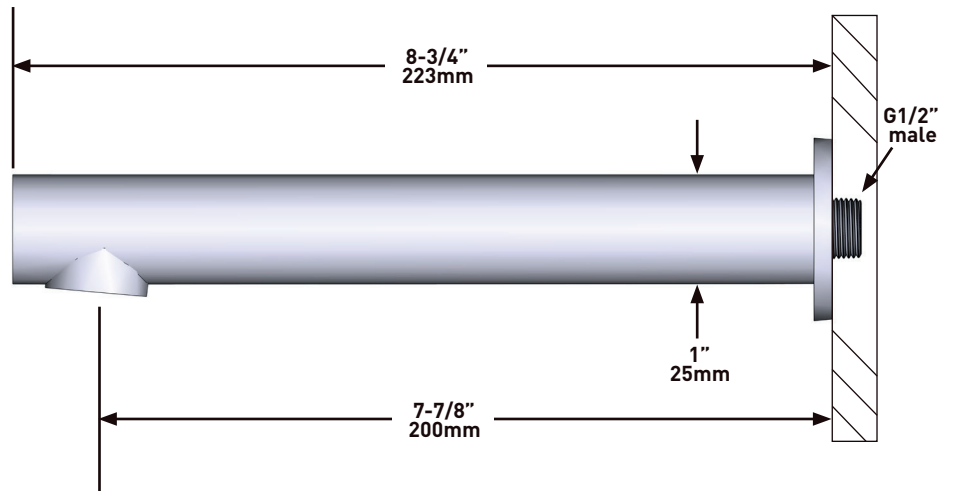

+44 (0)1952 221 100
www.riobel.design