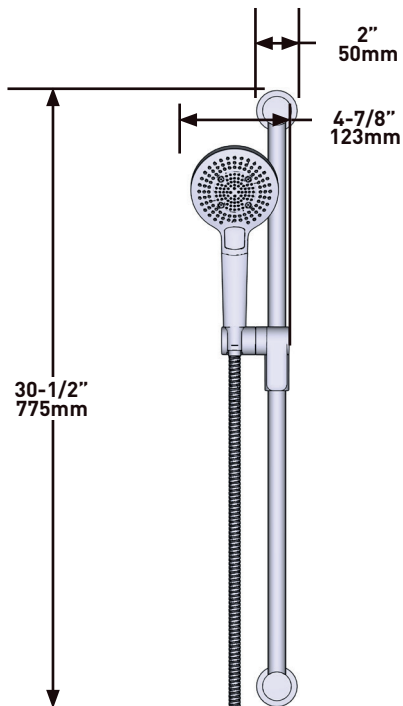

+44 (0)1952 221 100
www.riobel.design