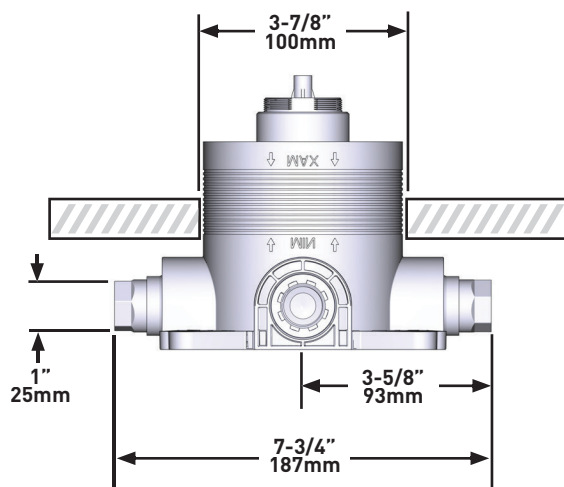

+44 (0)1952 221 100
www.riobel.design