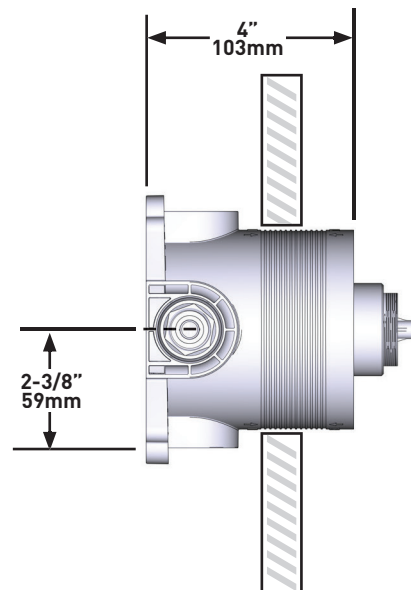

+44 (0)1952 221 100
www.riobel.design