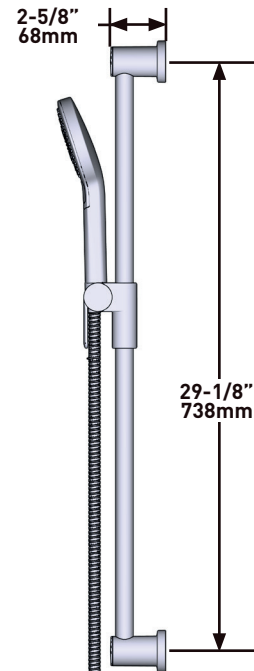

+44 (0)1952 221 100
www.riobel.design