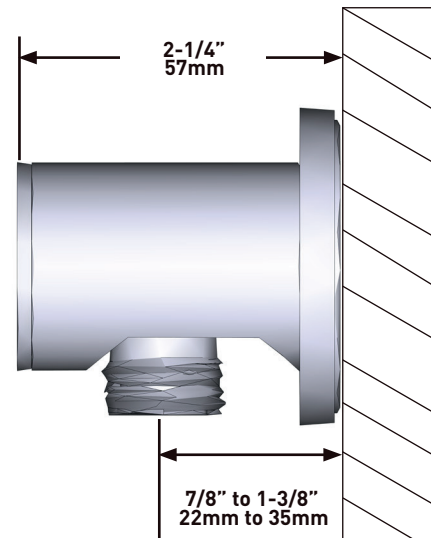

+44 (0)1952 221 100
www.riobel.design

A DISTINCTIVE MEMBER OF THE HOUSE OF ROHL