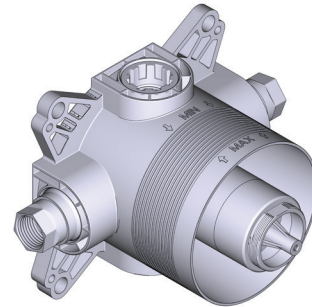

SPECIFICATIONS

DESCRIPTION

- Test cap
- Service valve
- Rough Only
- Two G 1/2" outlets
- Corresponding trim required to complete
- G1/2" female inlet

WARRANTY

- Visit www.houseofrohl.uk for more information

2-way Type T/P Coaxial Valve Rough

MODEL: R23-EM-IB