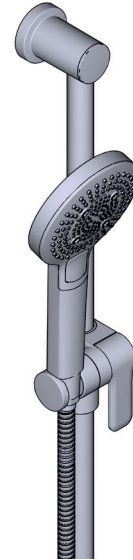

SPECIFICATIONS

DESCRIPTION

- Easy-Glide left cursor
- 150 cm (59") double interlock flexible hose, swivel and 2 check valves
- Scale-free
- Multi-function hand shower
- 22mm (7/8") slide bar

FLOW

- 8 L/min, 3 bar

WARRANTY

- www.riobel.design

Shower Rail

MODELS: R5064-EM