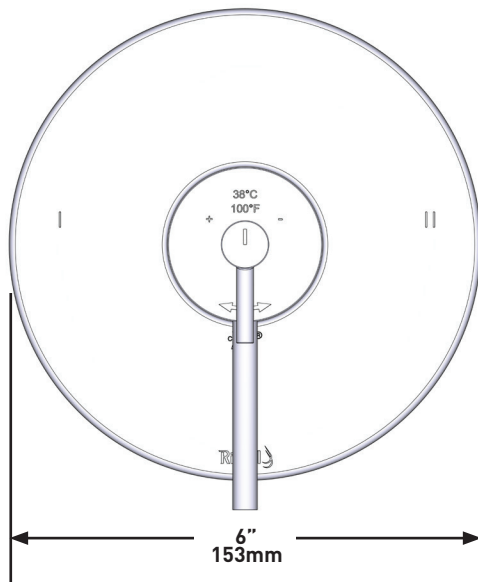

+44 (0)1952 221 100
www.riobel.design