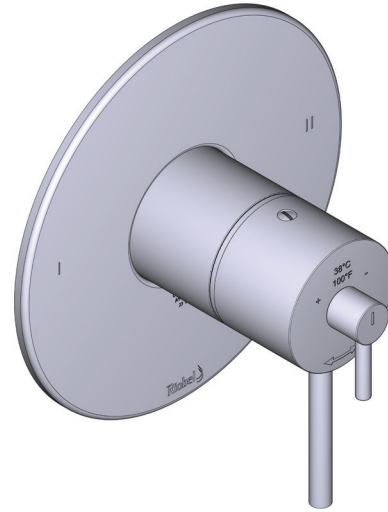

SPECIFICATIONS

DESCRIPTION

- Thermostatic/pressure balance coaxial cartridge with check valves
- Trim only
- 3 positions (OFF, 1, 2) no share
- R23-EM-IB rough required to complete

FLOW

- 23 L/min, 60psi, 4 bar

WARRANTY

- Visit www.riobel.design for more information

2-Way No Share Type T/P Coaxial Valve Trim

MODELS: TGS44-EM