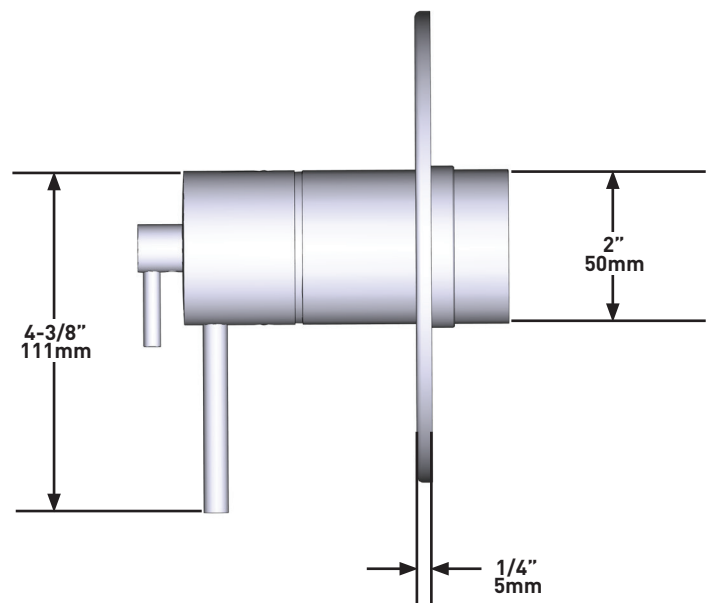

+44 (0)1952 221 100
www.riobel.design