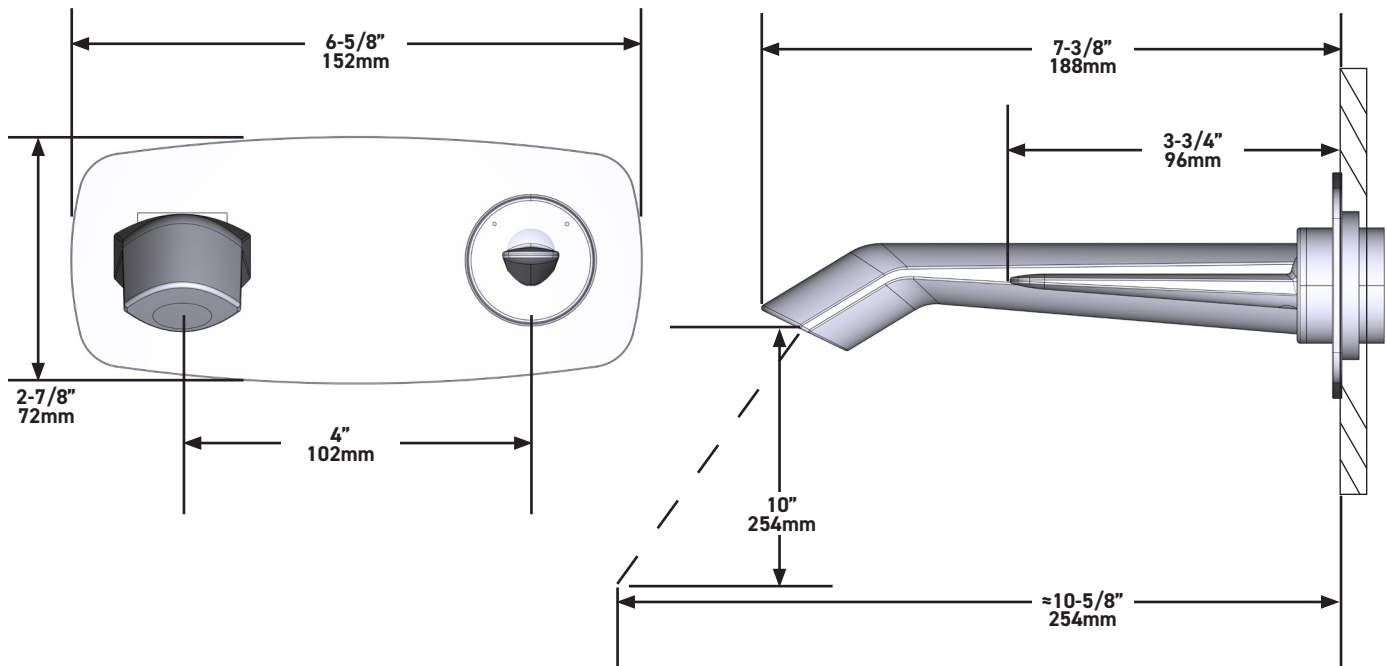

+44 (0)1952 221 100
www.riobel.design

A DISTINCTIVE MEMBER OF THE HOUSE OF ROHL