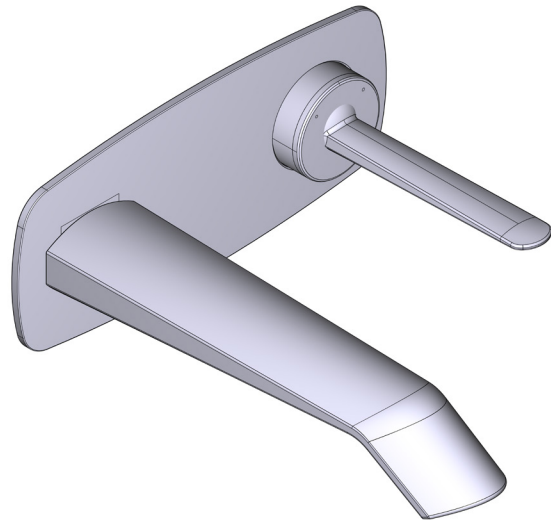

SPECIFICATIONS

DESCRIPTION

- Ceramic cartridge
- Trim only
- RH360-EM rough required to complete
- Drain kit sold separately (DB160-EM)

FLOW

- 8.3L/min, 60psi, 4 bar

WARRANTY

- www.riobel.design

360° Wall Mounted Basin Mixer Trim

MODELS: TVY360-EM