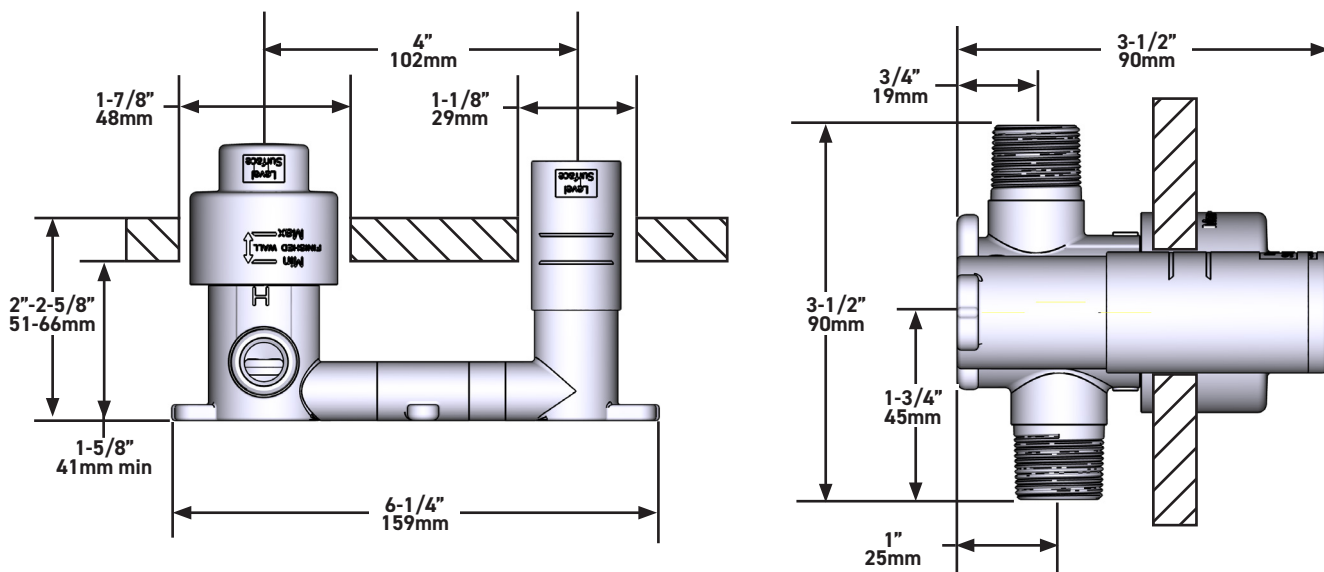

+44 (0)1952 221 100
www.riobel.design

A DISTINCTIVE MEMBER OF THE HOUSE OF ROHL