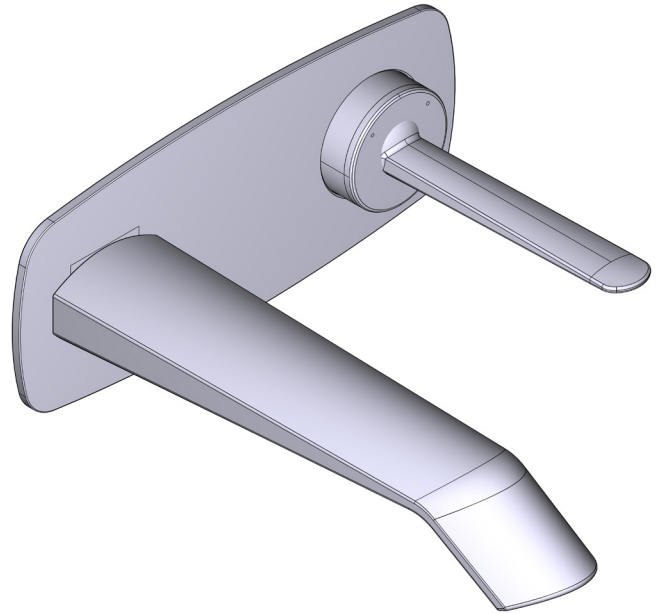

CARACTÉRISTIQUES TECHNIQUES

DESCRIPTION

- TVY360-EM - Habillage pour corps à encastrer du mitigeur lavabo mural 360°
- RH360-EM - Corps à encastrer pour mitigeur lavabo mural 360°

DÉBIT

- 8.3 L/min, 60psi, 4 bar

GARANTIE

- www.riobel.design

Mélangeur de lavabo mural à 360 °

MODÈLES: VY360-EM

+44 (0)1952 221 100
www.riobel.design

A DISTINCTIVE MEMBER OF THE HOUSE OF ROHL