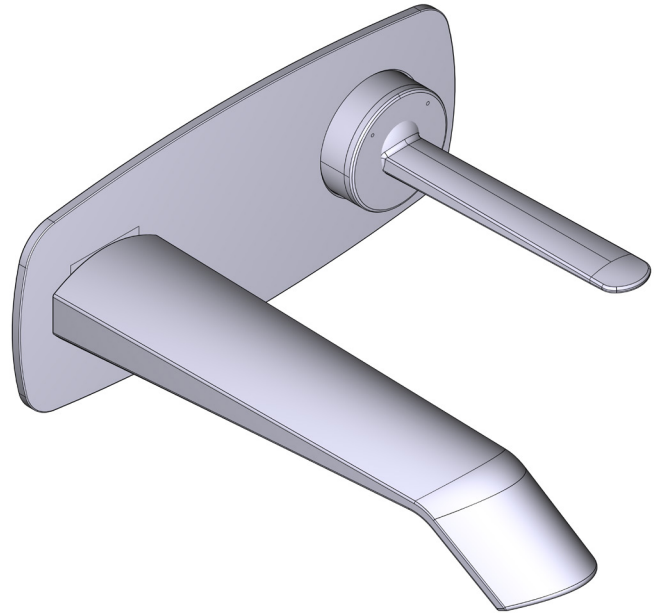

SPECIFICATIONS

DESCRIPTION

- TVY360-EM - 360° Wall mounted basin mixer trim
- RH360-EM - 360° Wall mount basin mixer rough

FLOW

- 8.3 L/min, 60psi, 4 bar

WARRANTY

- www.riobel.design

360° Wall Mounted Basin Mixer

MODELS: VY360-EM

+44 (0)1952 221 100
www.riobel.design

A DISTINCTIVE MEMBER OF THE HOUSE OF ROHL