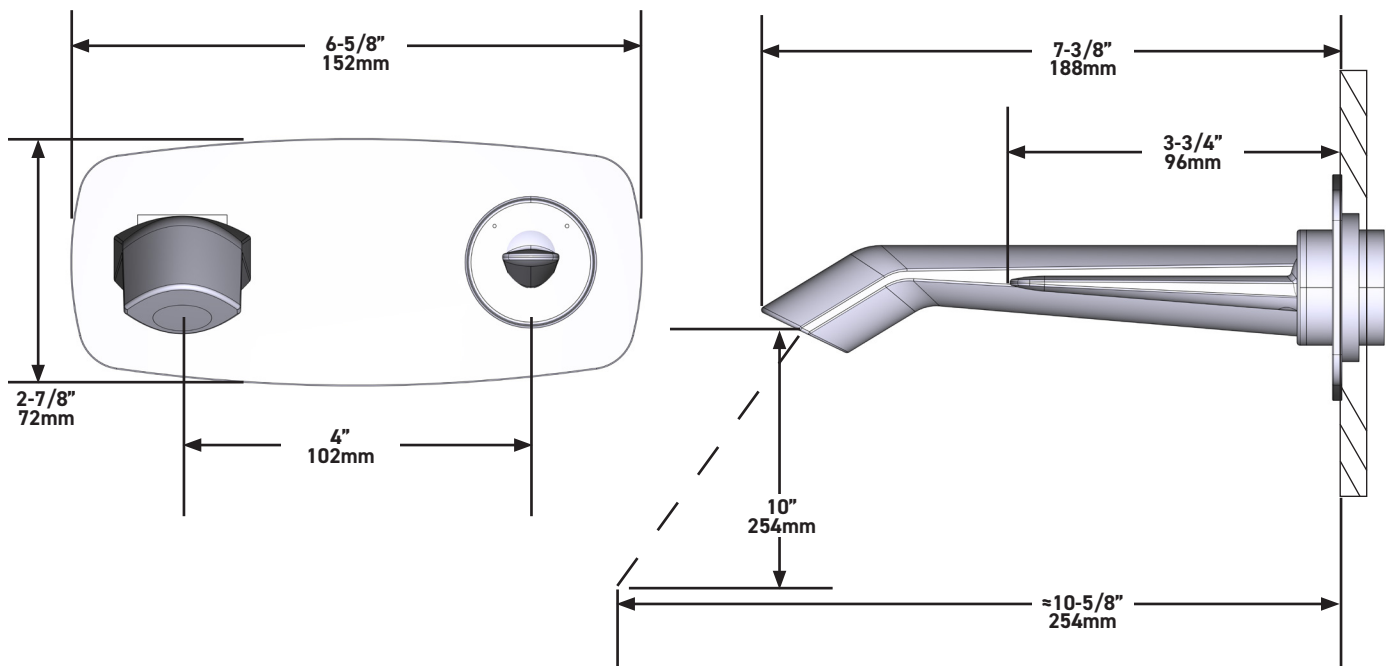

+44 (0)1952 221 100
www.riobel.design

A DISTINCTIVE MEMBER OF THE HOUSE OF ROHL