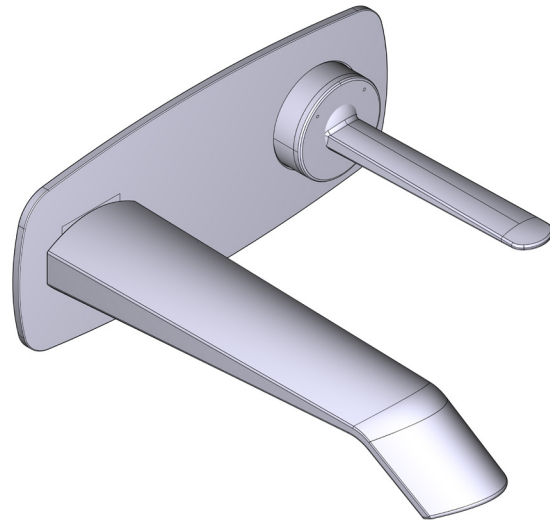

TECHNISCHE DATEN

BESCHREIBUNG

- Keramikkartusche
- Nur Sichtteile
- RH360EM UP-Teil obligatorisch
- Ablaufgarnitur muss separat erworben werden

DURCHFLUSSMENGE

- 8.3L/min, 60psi, 4 bar

GARANTIE

- www.riobel.design

Wandebau Waschtisch-Mischer 360° Sichtteil

MODELLE: TVY360-EM