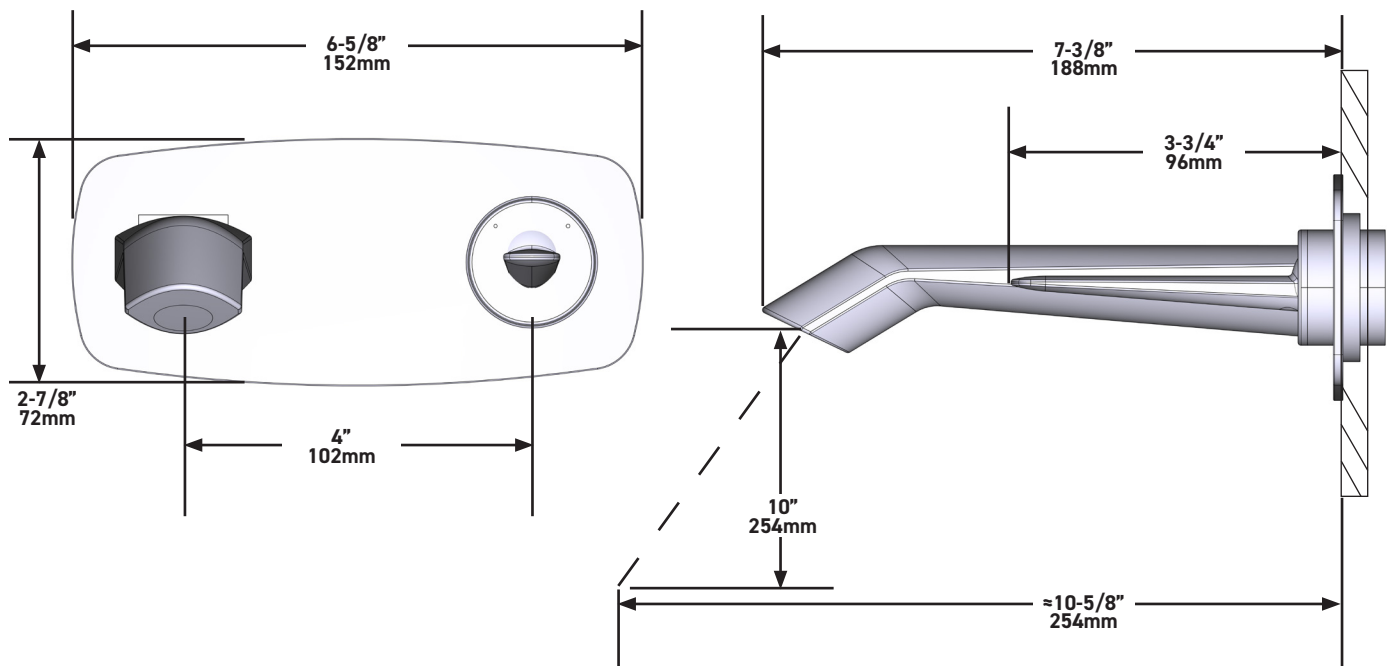

+44 (0)1952 221 100
www.riobel.design

A DISTINCTIVE MEMBER OF THE HOUSE OF ROHL