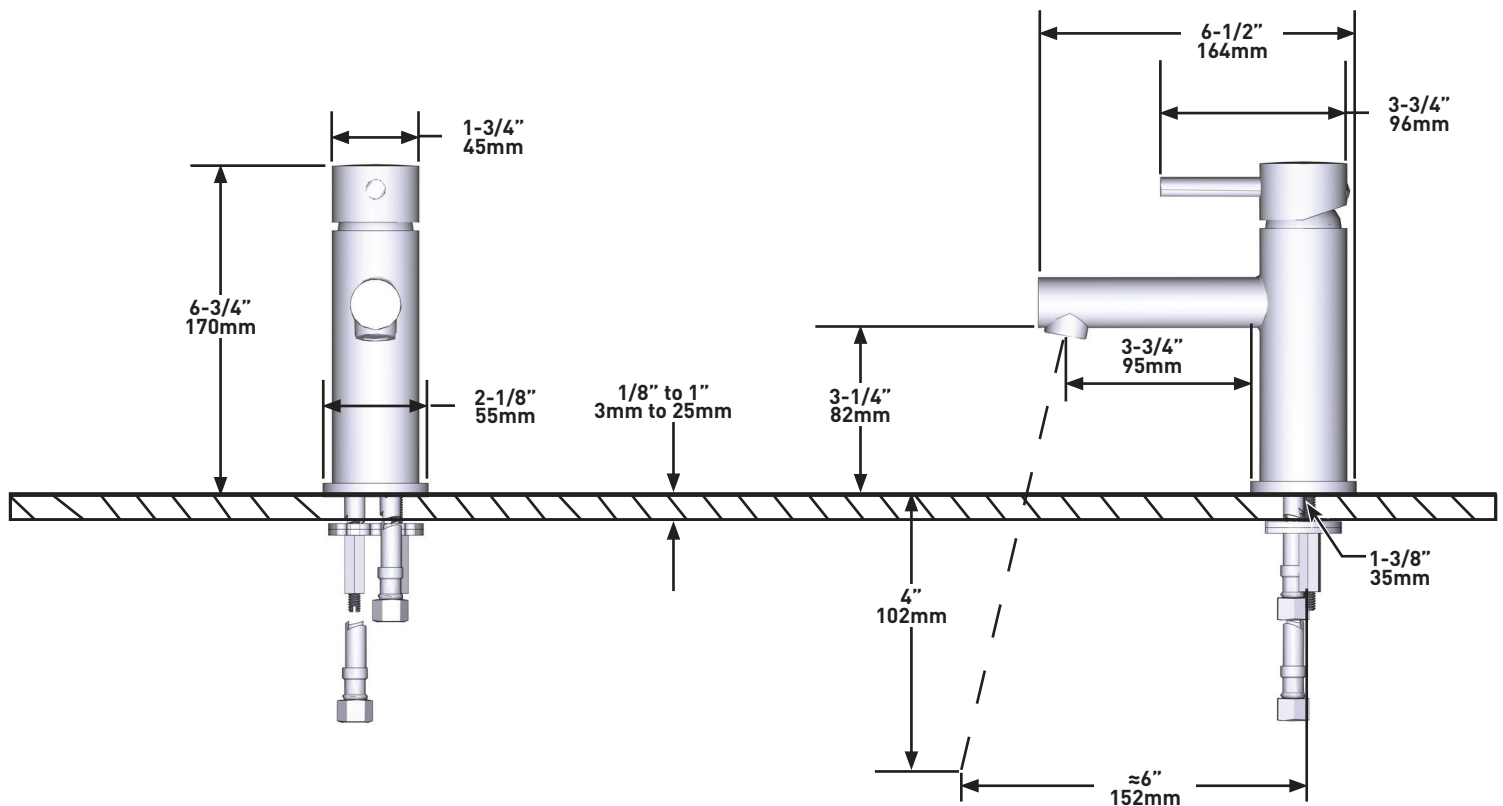

+ 44 (0) 1952 221 100

www.riobel.design

A DISTINCTIVE MEMBER OF THE HOUSE OF ROHL