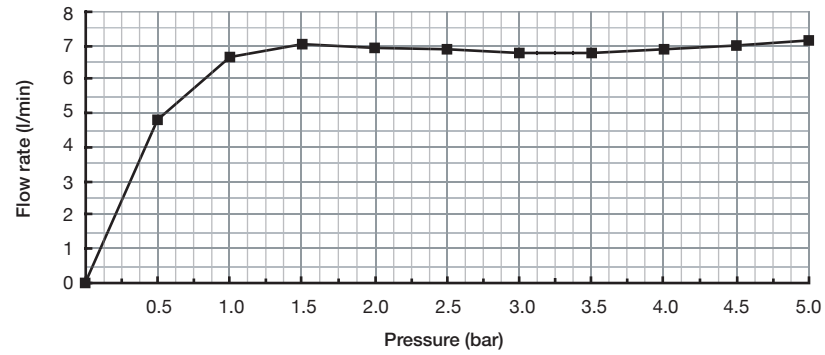

## FLOW RATE CHARTS

**Paradox:** Shower KIT323PXTQ-EM with overhead shower

Paradox shower head: R488-EM

Paradox hand shower: R4845-EM

Thermostatic / pressure balance valve: R23-EM