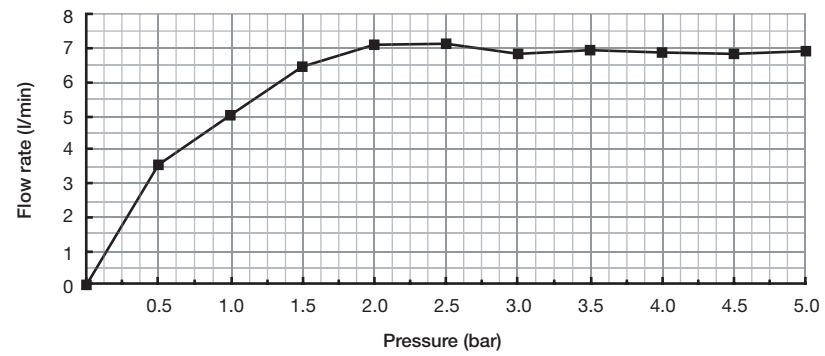

## FLOW RATE CHARTS

**Paradox:** Shower KIT323PXTQ-EM with overhead shower

Paradox shower head: R488-EM

Paradox hand shower: R4845-EM

Thermostatic / pressure balance valve: R23-EM