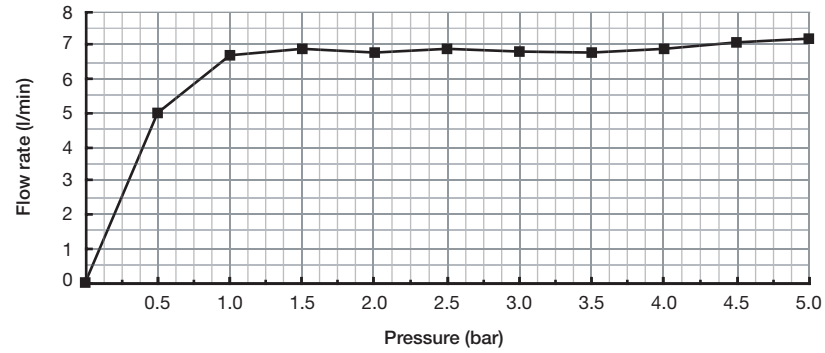

FLOW RATE CHARTS

Venty: Shower KIT323VY-EM with overhead shower

Venty shower head: R495-EM

Venty hand shower: R4365-EM

Riobel: R23-EM