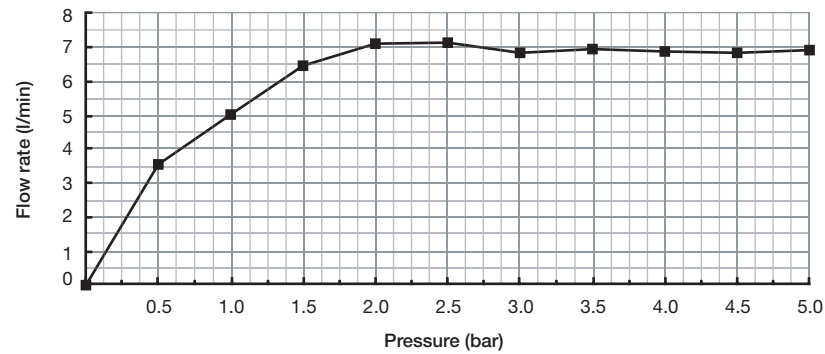

FLOW RATE CHARTS

Venty: Shower KIT323VY-EM with overhead shower

Venty shower head: R495-EM

Venty hand shower: R4365-EM

Riobel: R23-EM