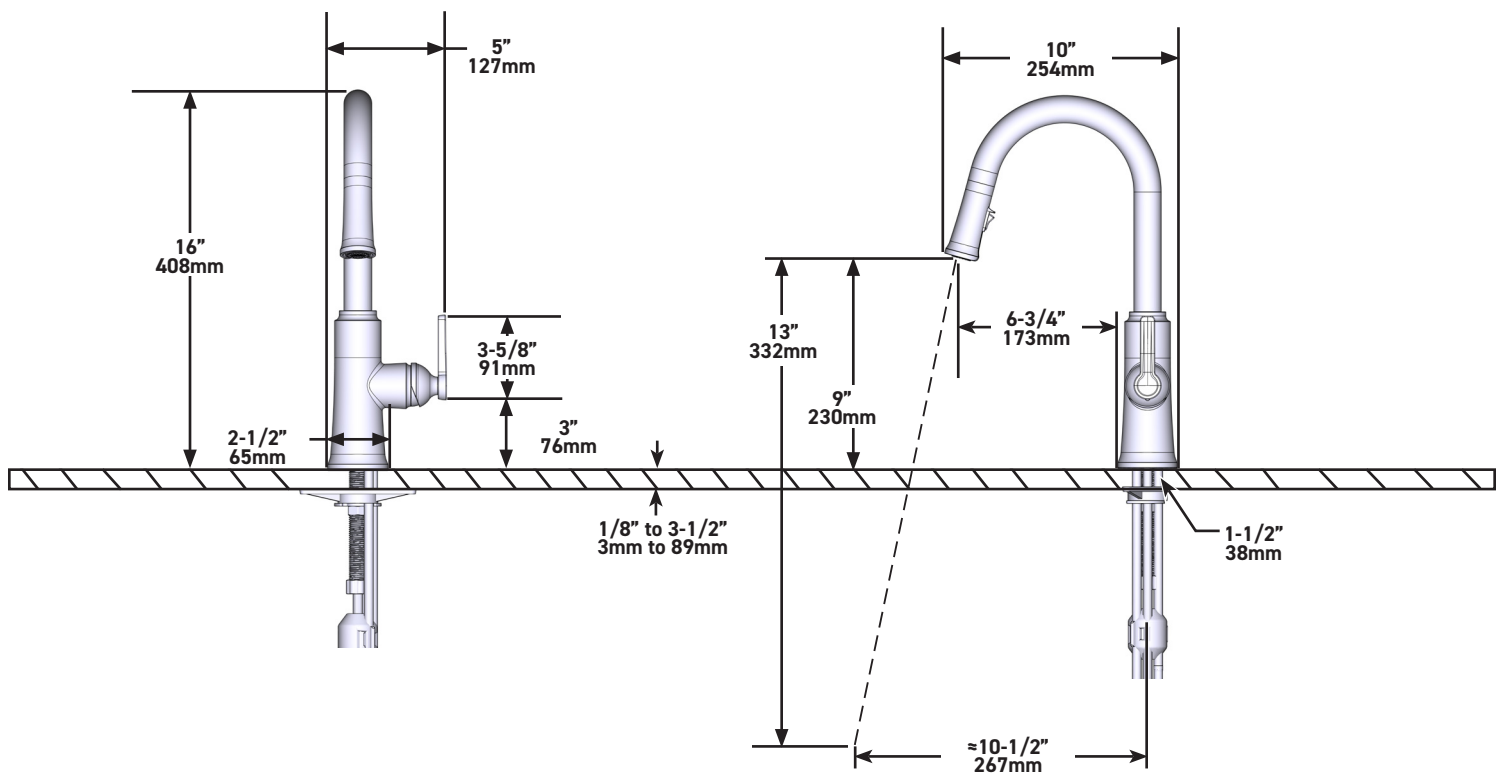

+44 (0)1952 221 100
www.riobel.design

A DISTINCTIVE MEMBER OF THE HOUSE OF ROHL