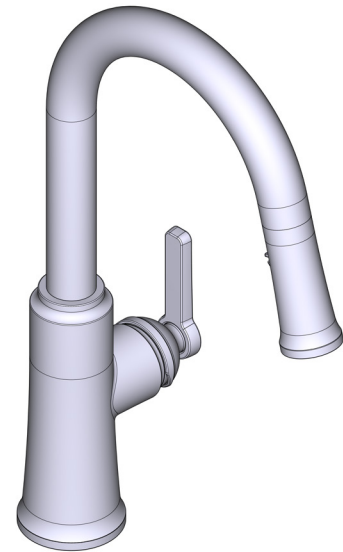

SPECIFICATIONS

DESCRIPTION

- G1/2" connection flexes
- Supplied with G3/8" adaptor
- Ceramic cartridge
- Silent braided nylon hose
- 2 jet boomerang hand spray system with integrated swivel

FLOW

- 5.69 L/min, 60psi, 4 bar

WARRANTY

- www.riobel.design

Trattoria Kitchen Tap with Spray

MODELS: TTRD101-EM