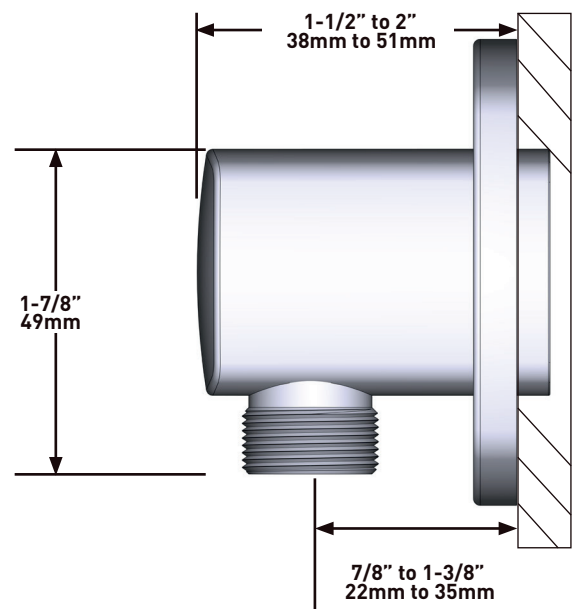

MODEL: R23-EM-IB

+44 (0)1952 221 100
www.riobel.design

SPECIFICATIONS

DESCRIPTION

- Scale-free
- 150 cm (59") double interlock flexible hose, swivel and 2 check valves
- Ø19 mm (¾") slide bar
- Multi-function hand shower
- Easy-Glide left cursor

DESCRIPTION

- G $\frac{1}{2}$ " copper slip fit inlet
- Brass

FLOW

- 23 L/min, 60psi, 4 bar

WARRANTY

- www.riobel.design

Wall Mount Bath Spout

MODELS VY80-EM

+44 (0)1952 221 100
www.riobel.design

SPECIFICATIONS

DESCRIPTION

- G1/2" female inlet
- G1/2" shank supplied
- Adjustable depth
- G1/2" outlet male

WARRANTY

- www.riobel.design

Elbow Supply

MODELS: R794-EM