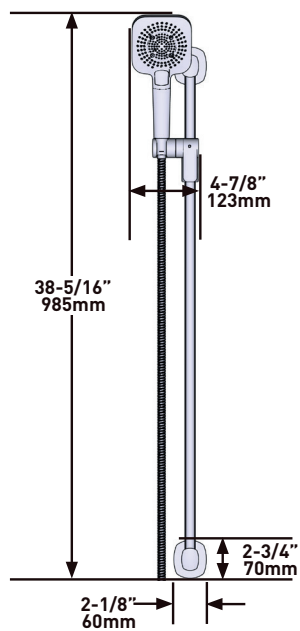

THE VENTY 1244 SHOWER KIT INCLUDES

- TVY44-EM - 2-Way No Share Type T/P Coaxial Valve Trim
- R23-EM-IB - 2-Way Type T/P Coaxial Valve Rough
- R8045-EM - Shower Rail
- VY80-EM - Wall-Mount Bath Spout
- R794-EM - Elbow Supply

MODEL: R23-EM-IB

+44 (0)1952 221 100
www.riobel.design

SPECIFICATIONS

DESCRIPTION

- Scale-free
- 150 cm (59") double interlock flexible hose, swivel and 2 check valves
- Ø19 mm (¾") slide bar
- Multi-function hand shower
- Easy-Glide left cursor

FLOW

- 8 L/min, 3 bar

WARRANTY

- www.riobel.design

Shower Rail

MODELS: R8045-EM

+44 (0)1952 221 100
www.riobel.design

SPECIFICATIONS

DESCRIPTION

- G $\frac{1}{2}$ " copper slip fit inlet
- Brass

FLOW

- 23 L/min, 60psi, 4 bar

WARRANTY

- www.riobel.design

Wall Mount Bath Spout

MODELS VY80-EM