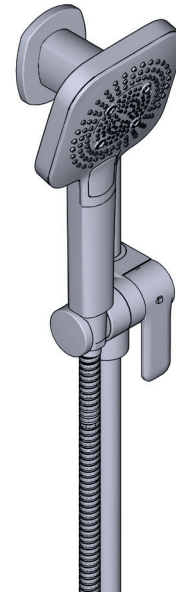

SPECIFICATIONS

DESCRIPTION

- Scale-free
- 150 cm (59") double interlock flexible hose, swivel and 2 check valves
- Ø19 mm (¾") slide bar
- Multi-function hand shower
- Easy-Glide left cursor

FLOW

- 8 L/min, 3 bar

WARRANTY

- www.riobel.design

Shower Rail

MODELS: R8045-EM