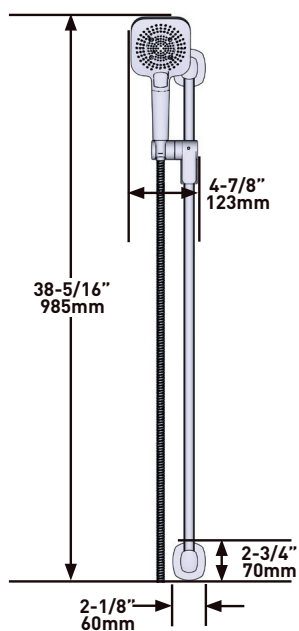

THE VENTY 1244 SHOWER KIT INCLUDES

- TVY44-EM - 2-Way No Share Type T/P Coaxial Valve Trim
- R23-EM-IB - 2-Way Type T/P Coaxial Valve Rough
- R8045-EM - Shower Rail
- VY80-EM - Wall-Mount Bath Spout
- R794-EM - Elbow Supply

MODEL: R23-EM-IB

+44 (0)1952 221 100
www.riobel.design

SPECIFICATIONS

DESCRIPTION

- Scale-free
- 150 cm (59") double interlock flexible hose, swivel and 2 check valves
- Ø19 mm (¾") slide bar
- Multi-function hand shower
- Easy-Glide left cursor

FLUSSO

- 8 L/min, 3 bar

GARANZIA

- www.riobel.design

Asta doccia

MODELLI: R8045-EM

+44 (0)1952 221 100
www.riobel.design

SPECIFICHE

DESCRIZIONE

- G1/2" ingresso a pressione in rame
- Cromato

FLUSSO

- 23 L/min, 60psi, 4 bar

GARANZIA

- www.riobel.design

Bocca di erogazione per vasca da bagno

MODELLI VY80-EM