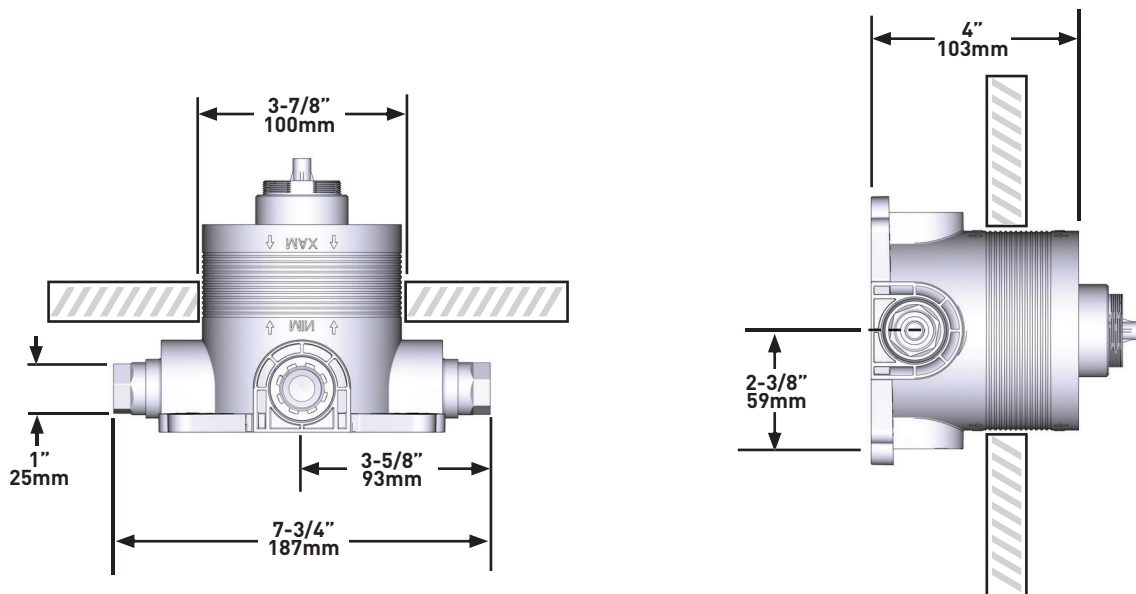

THE VENTY 1244 SHOWER KIT INCLUDES

- TVY44-EM - 2-Way No Share Type T/P Coaxial Valve Trim
- R23-EM-IB - 2-Way Type T/P Coaxial Valve Rough
- R8045-EM - Shower Rail
- VY80-EM - Wall-Mount Bath Spout
- R794-EM - Elbow Supply

DESCRIPTION

- Test cap
- Service valve
- Rough Only
- Two G 1/2" outlets
- Corresponding trim required to complete
- G1/2" female inlet

WARRANTY

- Visit www.houseofrohl.uk for more information

2-way Type T/P Coaxial Valve Rough

MODEL: R23-EM-IB

+44 (0)1952 221 100
www.riobel.design

SPECIFICATIONS

DESCRIPTION

- Scale-free
- 150 cm (59") double interlock flexible hose, swivel and 2 check valves
- Ø19 mm (¾") slide bar
- Multi-function hand shower
- Easy-Glide left cursor