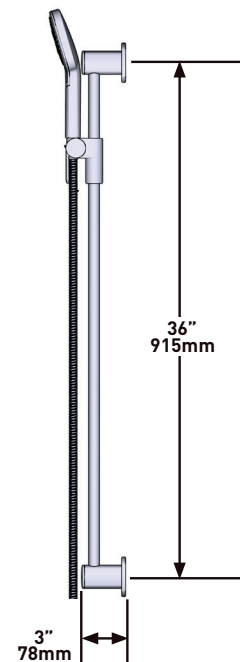

+44 (0)1952 221 100
www.riobel.design