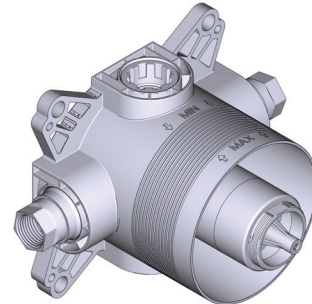

THE VENTY 1244 SHOWER KIT INCLUDES

- TVY44-EM - 2-Way No Share Type T/P Coaxial Valve Trim
- R23-EM-IB - 2-Way Type T/P Coaxial Valve Rough
- R8045-EM - Shower Rail
- VY80-EM - Wall-Mount Bath Spout
- R794-EM - Elbow Supply

FLOW

- 23 L/min, 60psi, 4 bar

WARRANTY

- Visit www.riobel.design for more information

2-Way No Share Type T/P Coaxial Valve Trim

MODELS: TVY44-EM

+44 (0)1952 221 100
www.riobel.design

SPECIFICATIONS

DESCRIPTION

- Test cap
- Service valve
- Rough Only
- Two G 1/2" outlets
- Corresponding trim required to complete
- G1/2" female inlet

WARRANTY

- Visit www.houseofrohl.uk for more information

2-way Type T/P Coaxial Valve Rough

MODEL: R23-EM-IB

+44 (0)1952 221 100
www.riobel.design

SPECIFICATIONS

DESCRIPTION

- Scale-free
- 150 cm (59") double interlock flexible hose, swivel and 2 check valves
- Ø19 mm (¾") slide bar
- Multi-function hand shower
- Easy-Glide left cursor