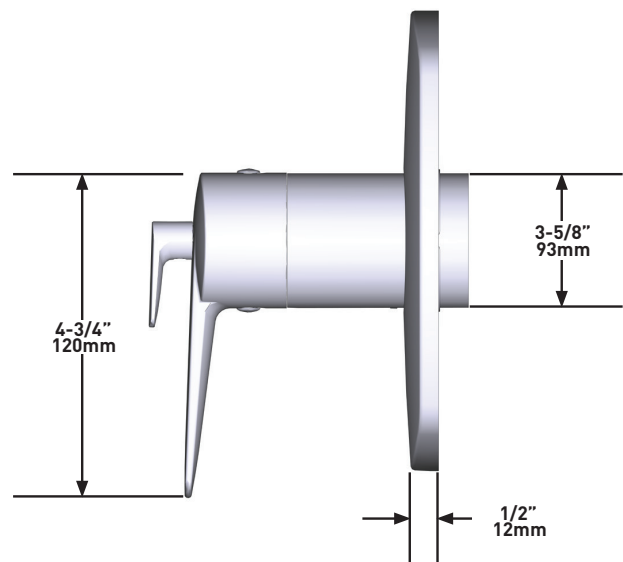

THE VENTY 1244 SHOWER KIT INCLUDES

- TVY44-EM - 2-Way No Share Type T/P Coaxial Valve Trim
- R23-EM-IB - 2-Way Type T/P Coaxial Valve Rough
- R8045-EM - Shower Rail
- VY80-EM - Wall-Mount Bath Spout
- R794-EM - Elbow Supply

FLOW

- 23 L/min, 60psi, 4 bar

WARRANTY

- Visit www.riobel.design for more information

2-Way No Share Type T/P Coaxial Valve Trim

MODELS: TVY44-EM

+44 (0)1952 221 100
www.riobel.design

SPECIFICATIONS

DESCRIPTION

- Test cap
- Service valve
- Rough Only
- Two G 1/2" outlets
- Corresponding trim required to complete
- G1/2" female inlet

WARRANTY

- Visit www.houseofrohl.uk for more information

2-way Type T/P Coaxial Valve Rough

MODEL: R23-EM-IB

+44 (0)1952 221 100
www.riobel.design

SPECIFICATIONS

DESCRIPTION

- Scale-free
- 150 cm (59") double interlock flexible hose, swivel and 2 check valves
- Ø19 mm (¾") slide bar
- Multi-function hand shower
- Easy-Glide left cursor