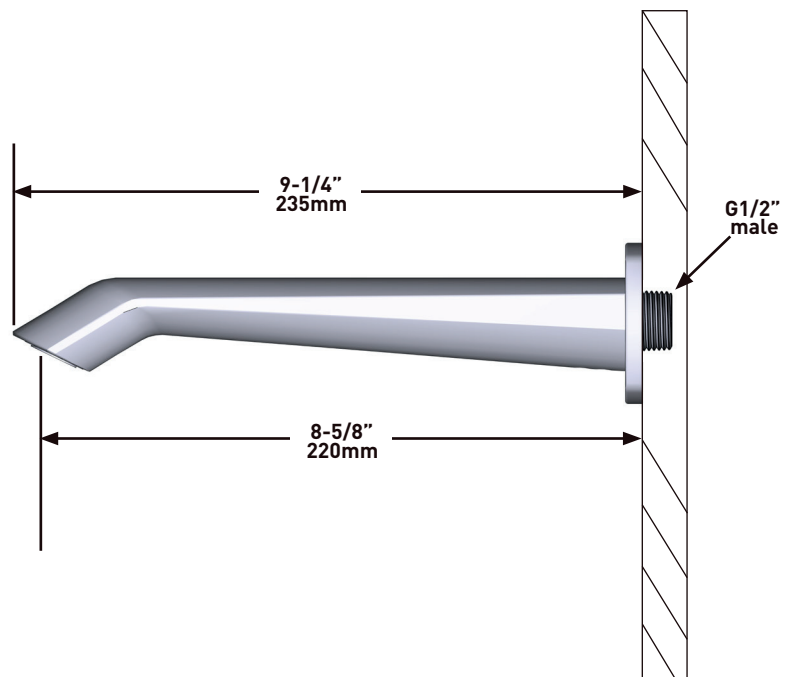

MODEL: R23-EM-IB

+44 (0)1952 221 100
www.riobel.design

SPECIFICATIONS

DESCRIPTION

- Scale-free
- 150 cm (59") double interlock flexible hose, swivel and 2 check valves
- Ø19 mm (¾") slide bar
- Multi-function hand shower
- Easy-Glide left cursor

DESCRIPTION

- G $\frac{1}{2}$ " copper slip fit inlet
- Brass

FLOW

- 23 L/min, 60psi, 4 bar

WARRANTY

- www.riobel.design

Wall Mount Bath Spout

MODELS VY80-EM

+44 (0)1952 221 100
www.riobel.design

SPECIFICATIONS

DESCRIPTION

- G1/2" female inlet
- G1/2" shank supplied
- Adjustable depth
- G1/2" outlet male

WARRANTY

- www.riobel.design

Elbow Supply

MODELS: R794-EM