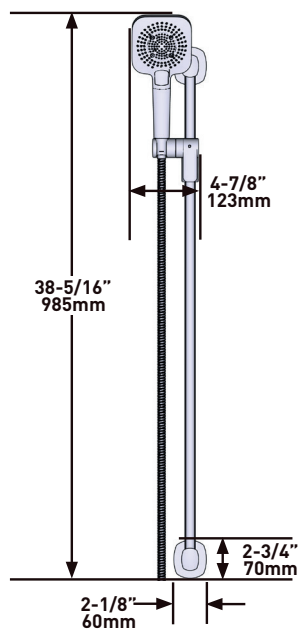

+44 (0)1952 221 100
www.riobel.design