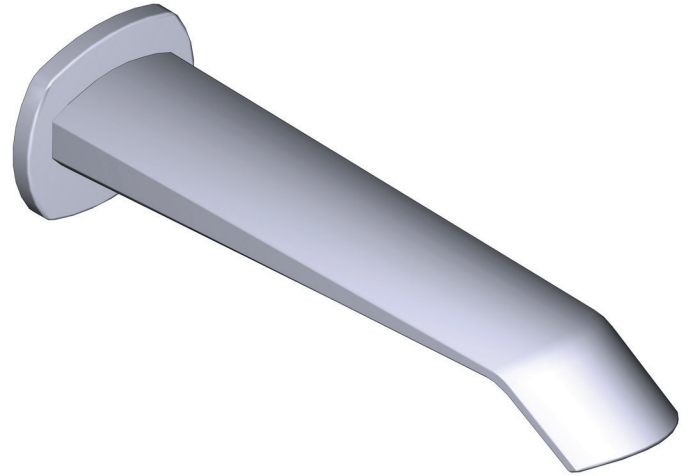

MODEL: R23-EM-IB

+44 (0)1952 221 100
www.riobel.design

SPECIFICATIONS

DESCRIPTION

- Scale-free
- 150 cm (59") double interlock flexible hose, swivel and 2 check valves
- Ø19 mm (¾") slide bar
- Multi-function hand shower
- Easy-Glide left cursor

DESCRIPTION

- G $\frac{1}{2}$ " copper slip fit inlet
- Brass

FLOW

- 23 L/min, 60psi, 4 bar

WARRANTY

- www.riobel.design

Wall Mount Bath Spout

MODELS VY80-EM

+44 (0)1952 221 100
www.riobel.design

SPECIFICATIONS

DESCRIPTION

- G1/2" female inlet
- G1/2" shank supplied
- Adjustable depth
- G1/2" outlet male

WARRANTY

- www.riobel.design

Elbow Supply

MODELS: R794-EM