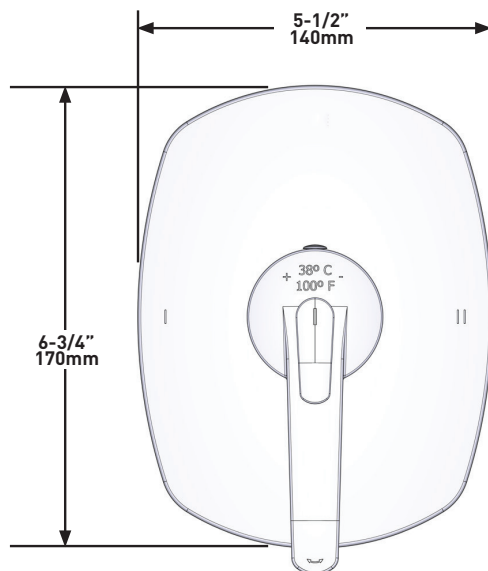

+44 (0)1952 221 100
www.riobel.design