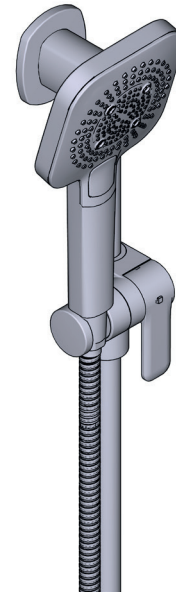

TECHNISCHE DATEN

BESCHREIBUNG

- Easy-Clean-Noppen
- 150 cm flexibler, doppelwandiger Schlauch mit Drehgelenk und 2 Anschlüssen
- Ø19 mm (¾") brausestange
- Multifunktions-Handbrause
- "Easy-Glide" Brausehalter

DURCHFLUSSMENGE

- 8 L/min, 3 bar

GARANTIE

- www.riobel.design

Brausestange

MODELLE: R8045-EM