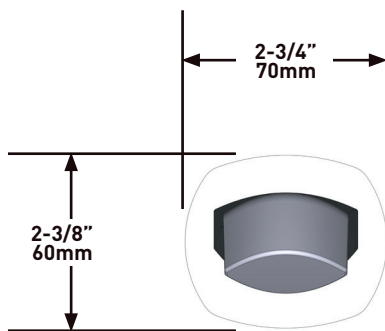

DESCRIPTION

- G $\frac{1}{2}$ " copper slip fit inlet
- Brass

FLOW

- 23 L/min, 60psi, 4 bar

WARRANTY

- www.riobel.design

Wall Mount Bath Spout

MODELS VY80-EM

+44 (0)1952 221 100
www.riobel.design

SPECIFICATIONS

DESCRIPTION

- G1/2" female inlet
- G1/2" shank supplied
- Adjustable depth
- G1/2" outlet male

WARRANTY

- www.riobel.design

Elbow Supply

MODELS: R794-EM