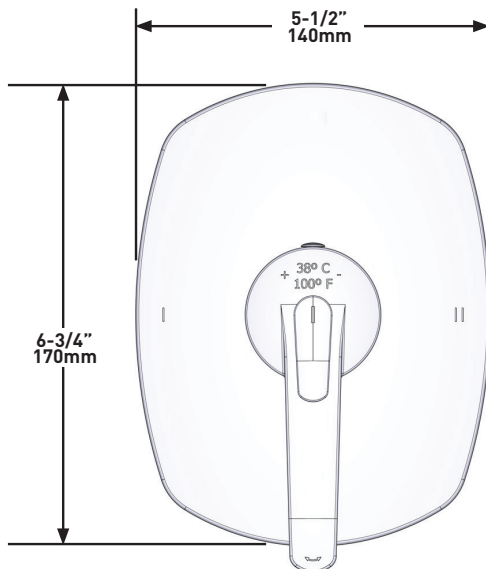

FLOW

- 23 L/min, 60psi, 4 bar

WARRANTY

- Visit www.riobel.design for more information

2-Way No Share Type T/P Coaxial Valve Trim

MODELS: TVY44-EM

+44 (0)1952 221 100
www.riobel.design

SPECIFICATIONS

DESCRIPTION

- Test cap
- Service valve
- Rough Only
- Two G 1/2" outlets
- Corresponding trim required to complete
- G1/2" female inlet

WARRANTY

- Visit www.houseofrohl.uk for more information

2-way Type T/P Coaxial Valve Rough

MODEL: R23-EM-IB

+44 (0)1952 221 100
www.riobel.design

SPECIFICATIONS

DESCRIPTION

- Scale-free
- 150 cm (59") double interlock flexible hose, swivel and 2 check valves
- Ø19 mm (¾") slide bar
- Multi-function hand shower
- Easy-Glide left cursor