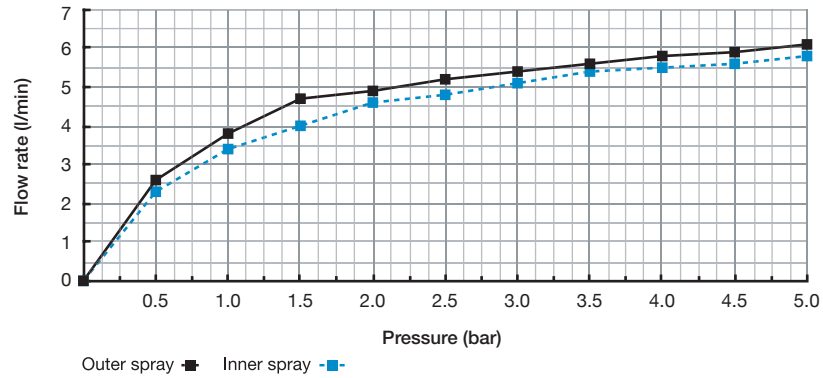

## FLOW RATE CHARTS

**Parabola:** Shower KIT1244PB-EM with bath spout

Parabola hand shower: R4878-EM

Parabola bath spout: PB80-EM

Thermostatic / pressure balance valve: R23-EM