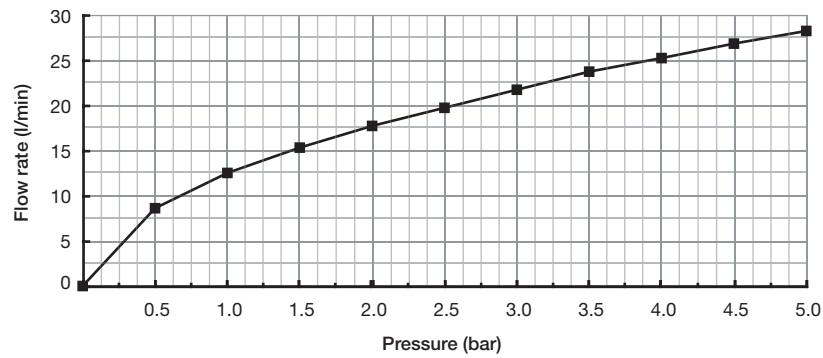

## FLOW RATE CHARTS

**Parabola:** Shower KIT1244PB-EM with bath spout

Parabola hand shower: R4878-EM

Parabola bath spout: PB80-EM

Thermostatic / pressure balance valve: R23-EM