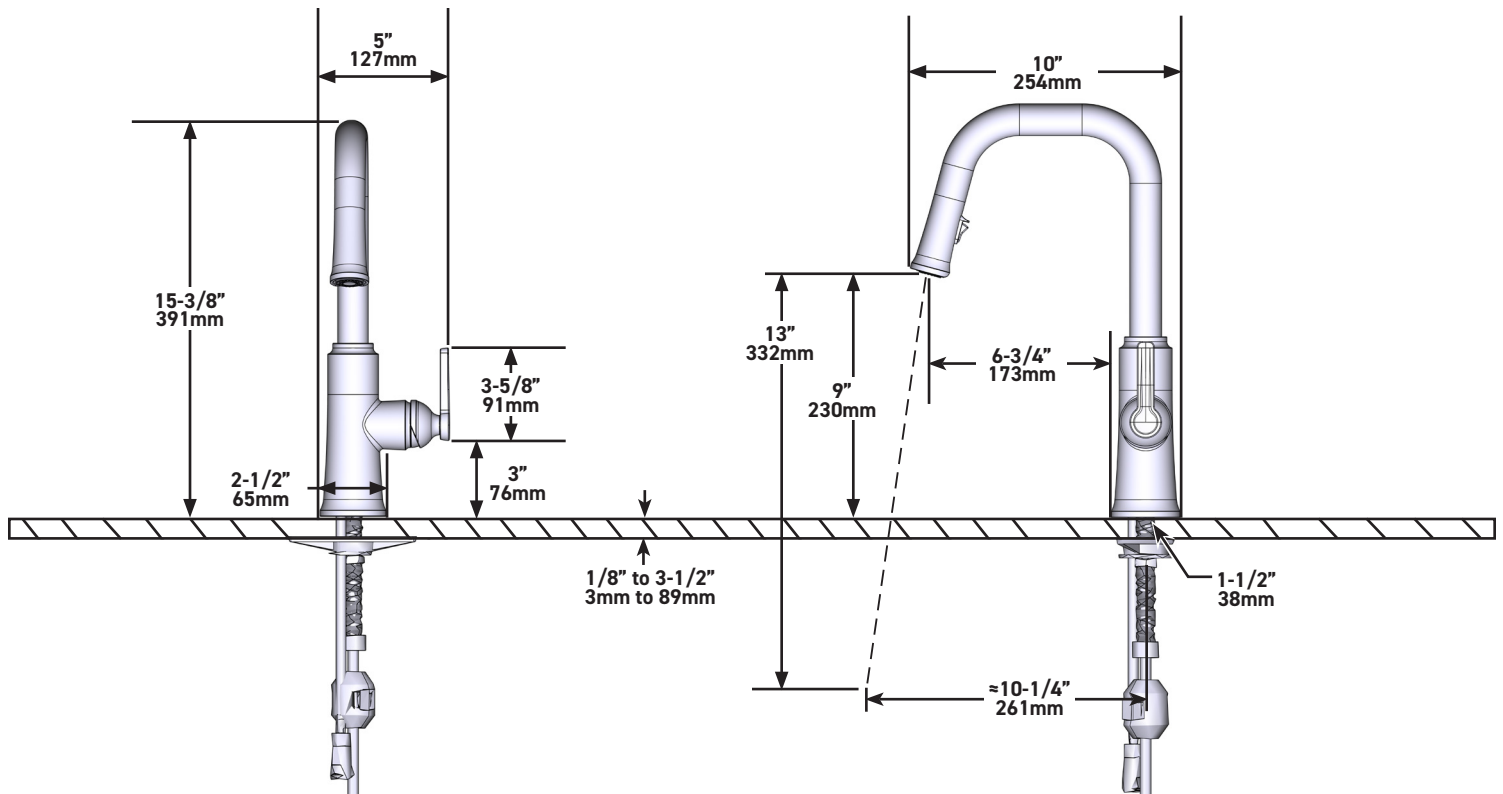

+44 (0)1952 221 100
www.riobel.design

A DISTINCTIVE MEMBER OF THE HOUSE OF ROHL