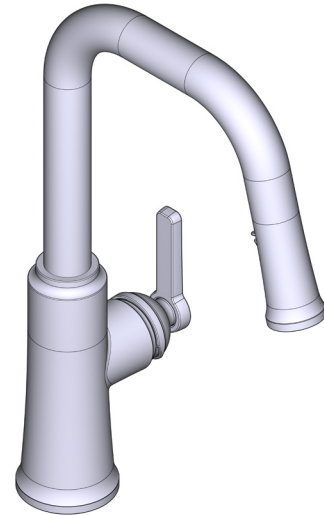

SPECIFICATIONS

DESCRIPTION

- G1/2" connection flexes
- Supplied with G3/8" adaptor
- Ceramic cartridge
- Silent braided nylon hose
- 2 jet boomerang hand spray system with integrated swivel

FLOW

- 5.69 L/min, 60psi, 4 bar

WARRANTY

- www.riobel.design

Trattoria Kitchen Tap with Spray

MODELS: TTSQ101-EM