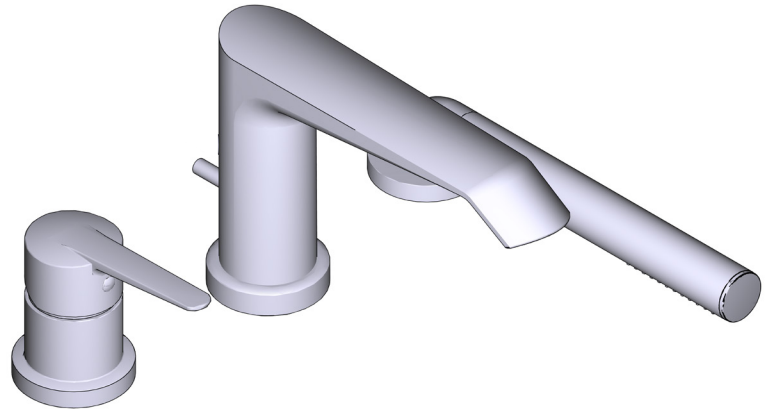

SPECIFICATIONS

DESCRIPTION

- TVY10-EM - Deck mounted bath shower mixer trim
- RHTB-EM - Deck mounted bath shower mixer rough

FLOW

- 33 L/min, 60psi, 4 bar

WARRANTY

- www.riobel.design

Deck Mounted Bath Shower Mixer

MODELS: VY10-EM

+44 (0)1952 221 100
www.riobel.design

A DISTINCTIVE MEMBER OF THE HOUSE OF ROHL

SPECIFICATIONS

DESCRIPTION

- Trim only
- Single function easy clean handshower

FLOW

- 33 L/min, 60psi, 4 bar

- Rough only
- G1/2" male connections

WARRANTY

- www.riobel.design

Deck Mounted Bath Shower Mixer Rough

MODELS: RHTB-EM

+44 (0)1952 221 100
www.riobel.design

A DISTINCTIVE MEMBER OF THE HOUSE OF ROHL

TECHNISCHE DATEN

BESCHREIBUNG

- TVY10-EM - Wannenrandarmatur mit Brause Sichtteil
- RHTB-EM - Wannenrandarmatur mit Brause Einbauteil

DURCHFLUSSMENGE

- 33 L/min, 60psi, 4 bar

GARANTIE

- www.riobel.design

Wannenrandarmatur mit Brause