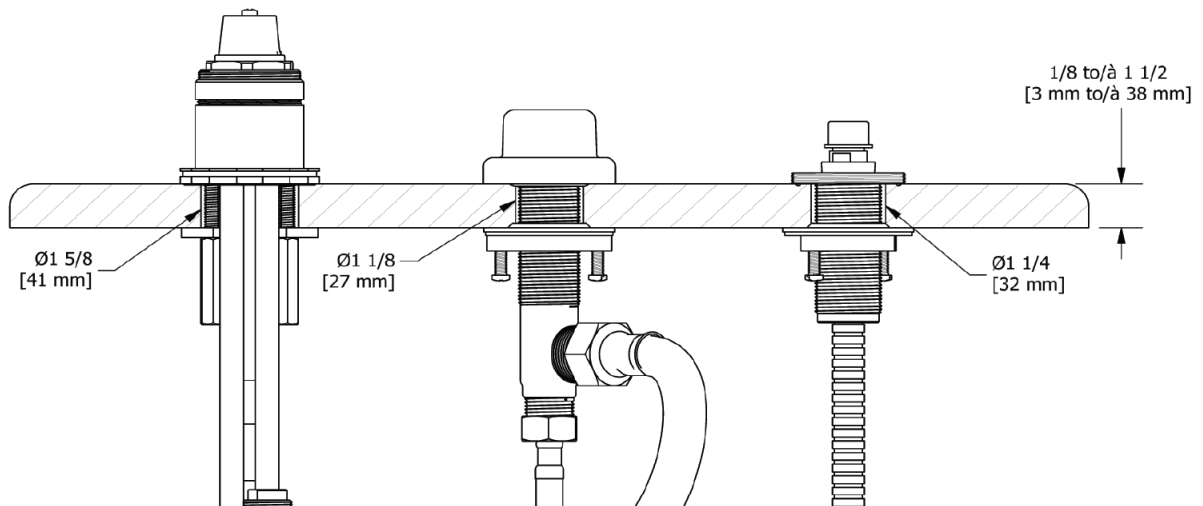

SPECIFICATIONS

DESCRIPTION

- TVY10-EM - Deck mounted bath shower mixer trim
- RHTB-EM - Deck mounted bath shower mixer rough

FLOW

- 33 L/min, 60psi, 4 bar

WARRANTY

- www.riobel.design

Deck Mounted Bath Shower Mixer

- Rough only
- G1/2" male connections

WARRANTY

- www.riobel.design

Deck Mounted Bath Shower Mixer Rough

MODELS: RHTB-EM

+44 (0)1952 221 100
www.riobel.design

A DISTINCTIVE MEMBER OF THE HOUSE OF ROHL

TECHNISCHE DATEN