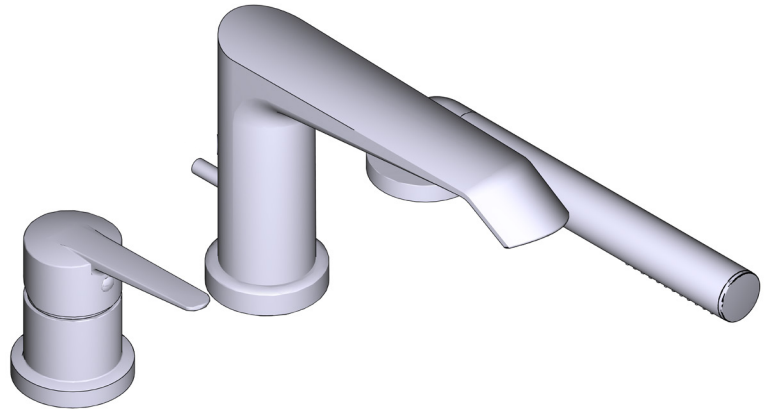

SPECIFICATIONS

DESCRIPTION

- Trim only
- Single function easy clean handshower

FLOW

- 33 L/min, 60psi, 4 bar

WARRANTY

- www.riobel.design

Deck Mounted Bath Shower Mixer Trim

MODELS: TVY10-EM

+44 (0)1952 221 100
www.riobel.design

A DISTINCTIVE MEMBER OF THE HOUSE OF ROHL