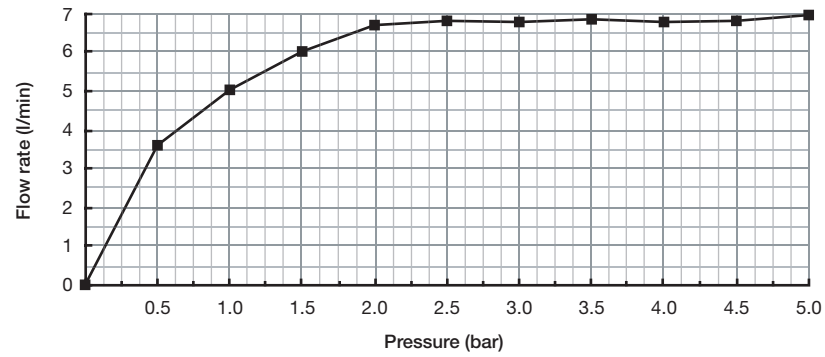

FLOW RATE CHARTS

GS: Shower KIT1244GS-EM with bath spout

GS hand shower: R4364-EM

GS bath spout: R867-EM

Riobel: R23-EM