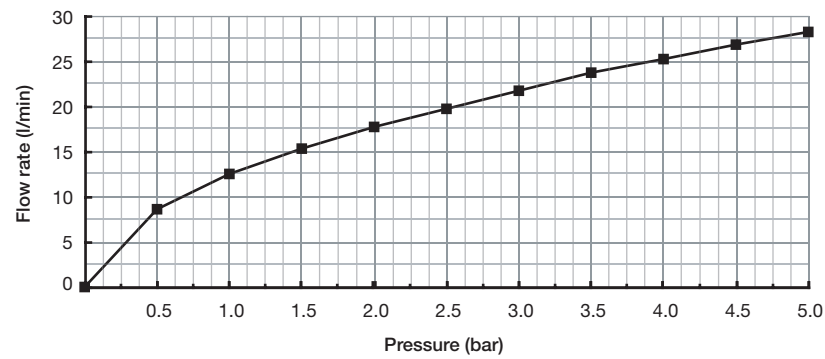

FLOW RATE CHARTS

GS: Shower KIT1244GS-EM with bath spout

GS hand shower: R4364-EM

GS bath spout: R867-EM

Riobel: R23-EM