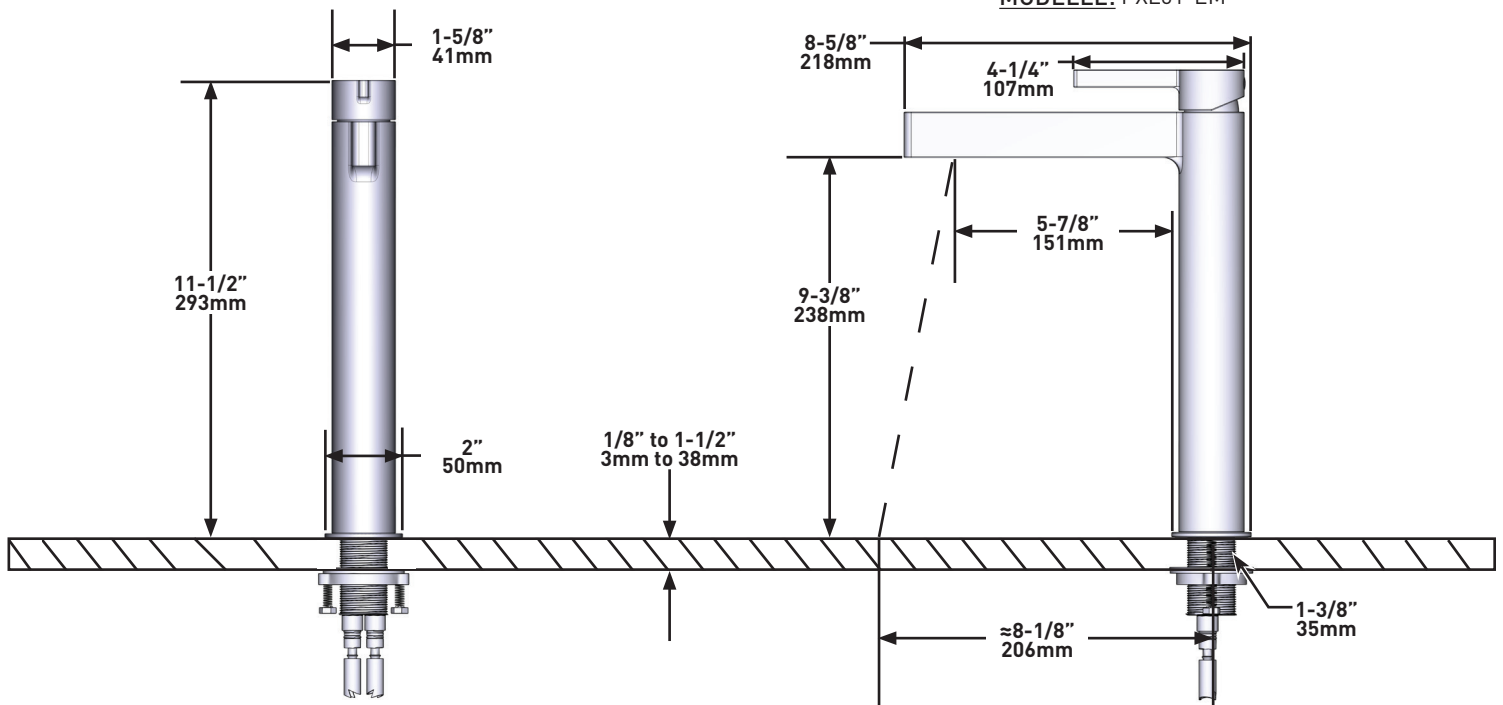

+ 44 (0) 1952 221 100

www.riobel.design

A DISTINCTIVE MEMBER OF THE HOUSE OF ROHL