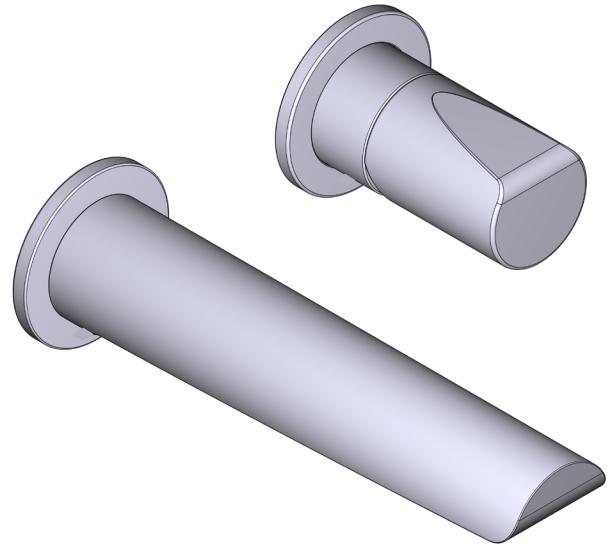

SPECIFICATIONS

DESCRIPTION

- Ceramic cartridge
- Trim only
- RH360-EM rough required to complete
- Drain kit sold separately (DB160-EM)

FLOW

- 8.3 L/min, 60psi, 4 bar

WARRANTY

- www.riobel.design

360° Wall Mounted Basin Mixer Trim

MODELS: TPB360-EM