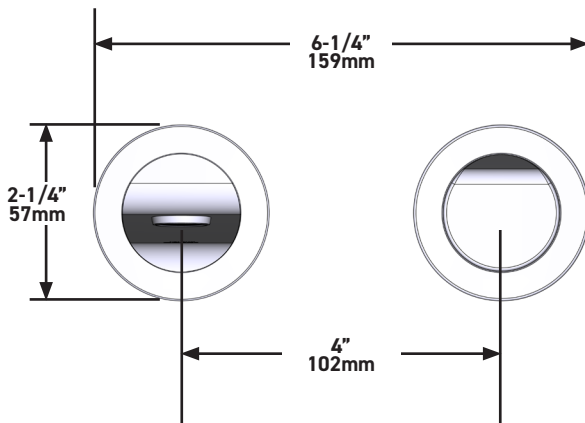

+44 (0)1952 221 100
www.riobel.design