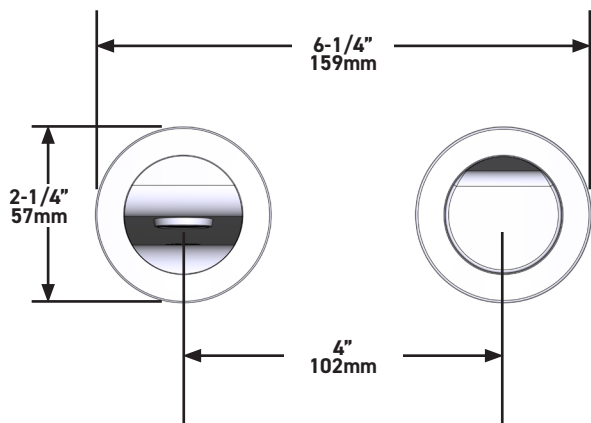

+44 (0)1952 221 100
www.riobel.design