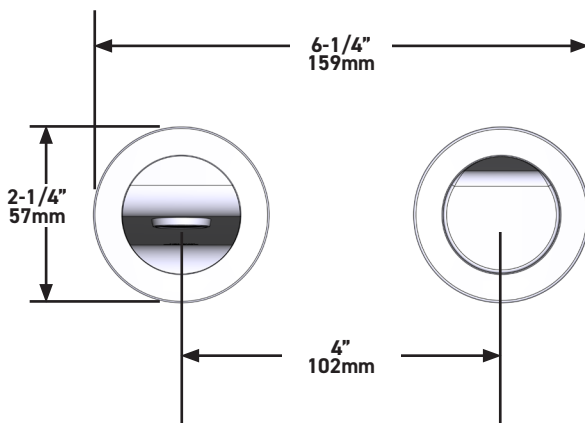

+44 (0)1952 221 100
www.riobel.design