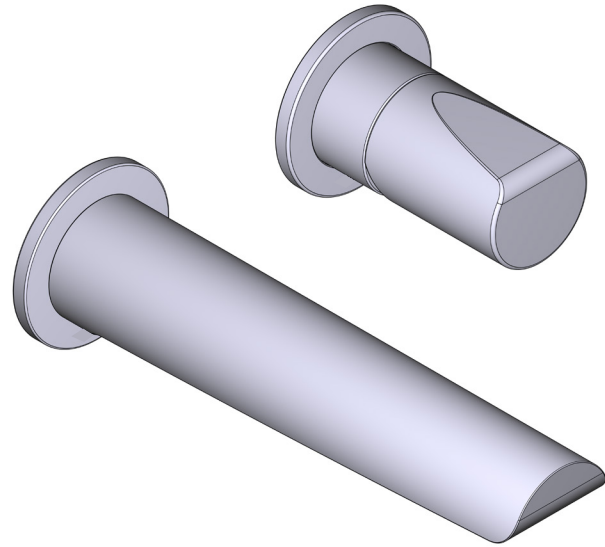

SPECIFICATIONS

DESCRIPTION

- TPB360-EM - 360° Wall mounted basin mixer trim
- RH360-EM - 360° Wall mount basin mixer rough

FLOW

- 8.3 L/min, 60psi, 4 bar

WARRANTY

- www.riobel.design

360° Wall Mounted Basin Mixer

MODELS: PB360-EM

+44 (0)1952 221 100
www.riobel.design

A DISTINCTIVE MEMBER OF THE HOUSE OF ROHL