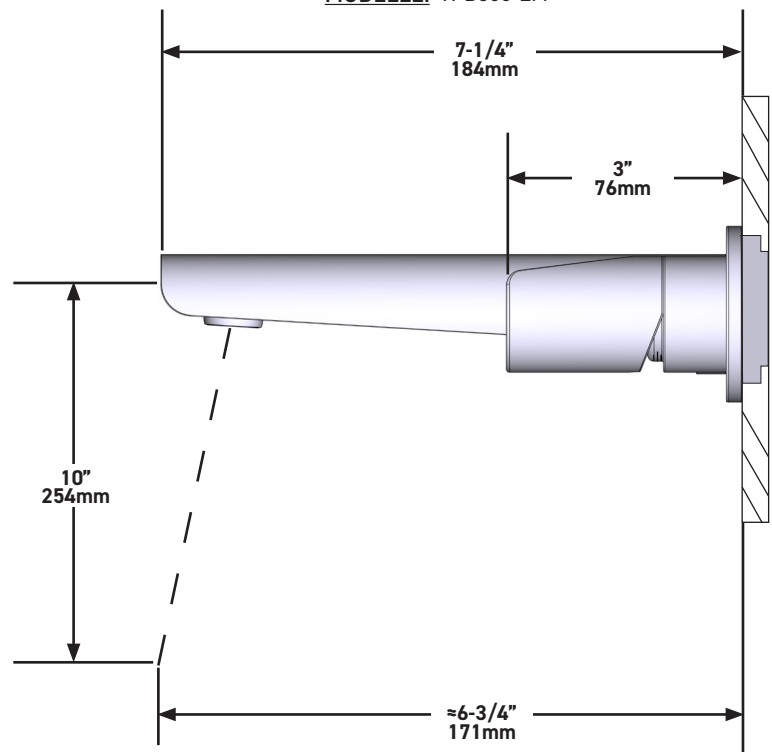

+44 (0)1952 221 100
www.riobel.design