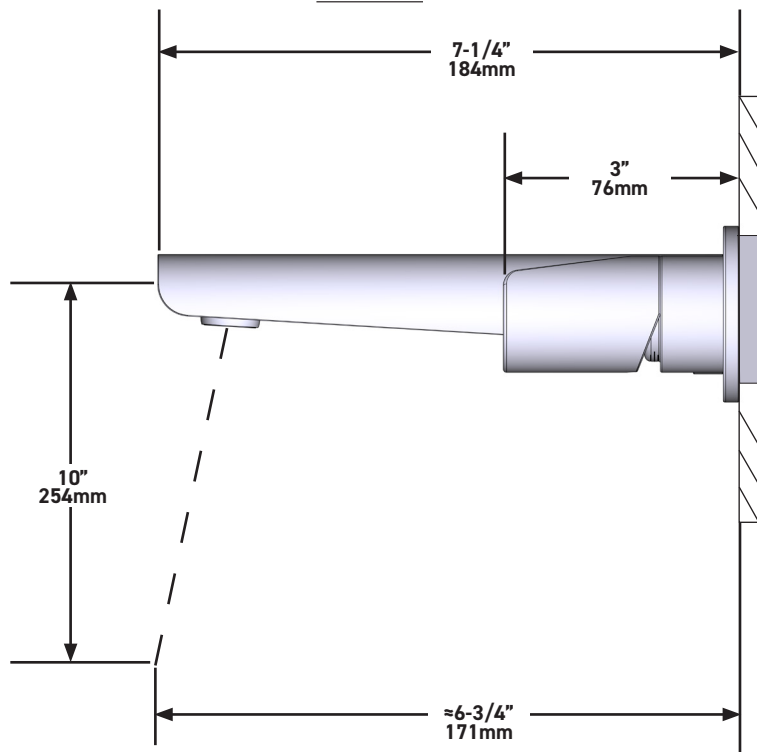

+44 (0)1952 221 100
www.riobel.design