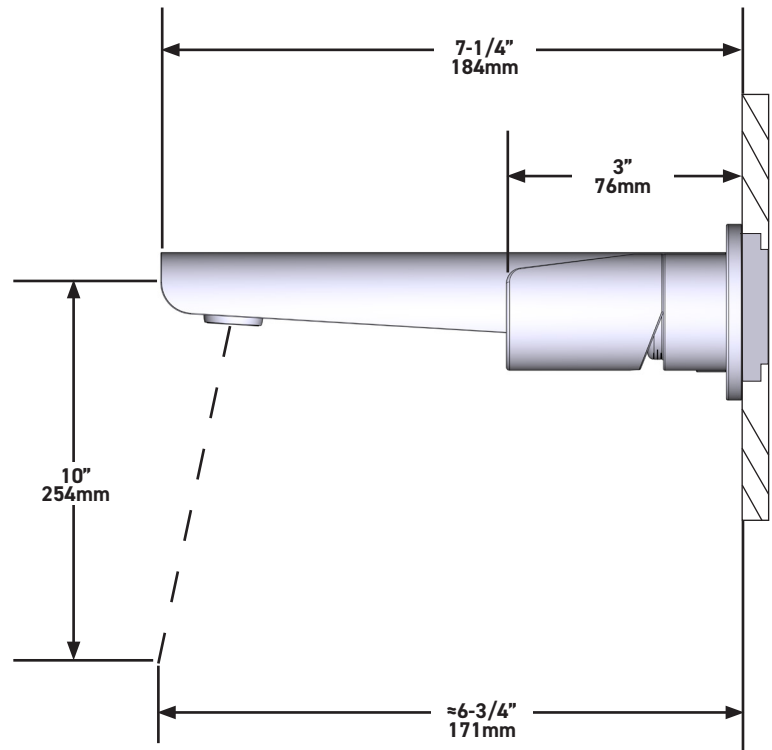

+44 (0)1952 221 100
www.riobel.design